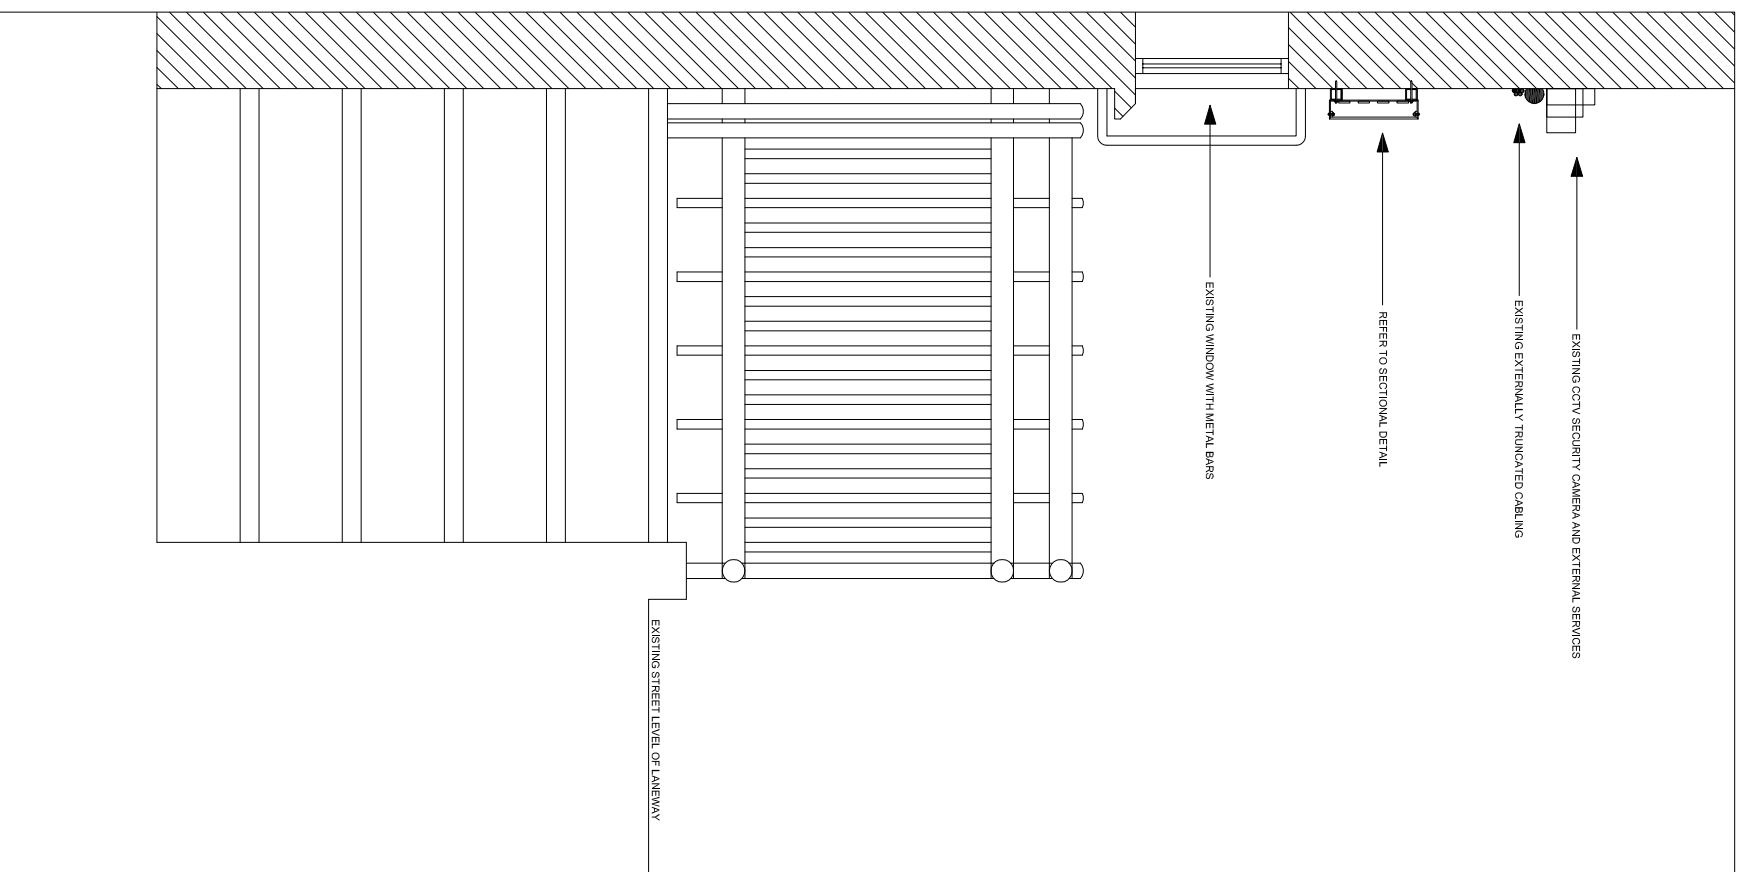

A EXISTING SIGNAGE SECTION
SCALE 1:20

B PROPOSED SIGNAGE SECTION
SCALE 1:20

GENERATOR
Compton Place
37 Tavistock Place
London, WC1H 9SE