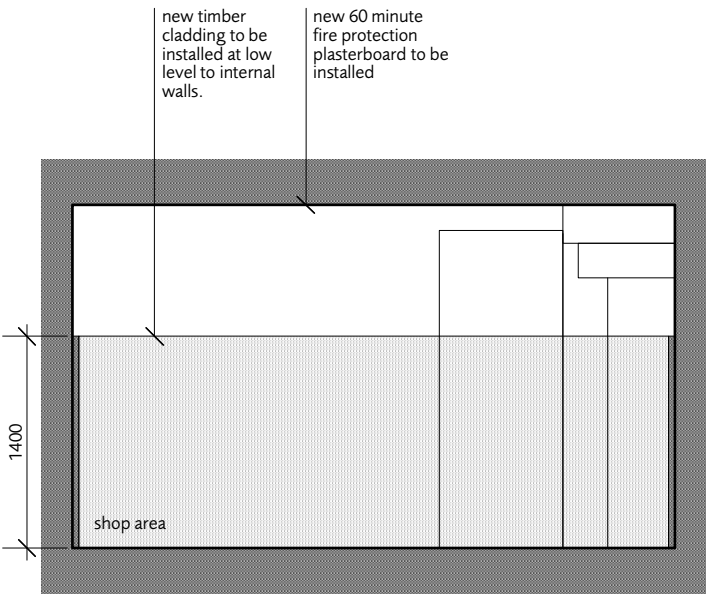

16.09.16
listed building consent

proposed sections/internal elevations	15

5, Flask Walk London NW3 1HJ	1604 1:50 @A4

Dols Wong
architects

The Studio
61, Brondesbury Road
London NW6 6BP
44 (0)20 7372 2121 architects@dols Wong.com