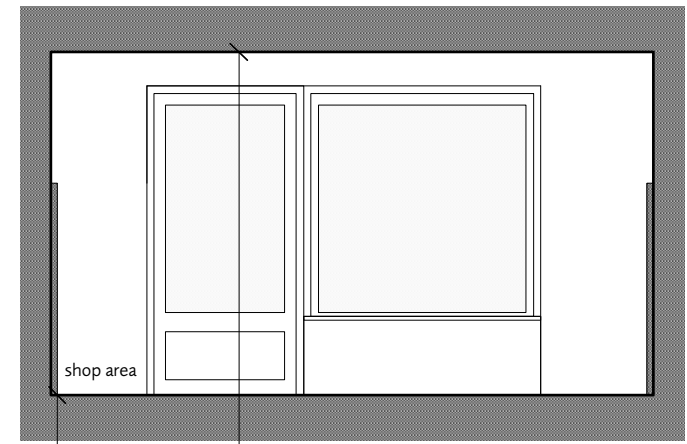

16.09.16
listed building consent

proposed sections/internal elevations	15

5, Flask Walk London NW3 1HJ	1604 1:50 @A4

Dols Wong
architects

The Studio
61, Brondesbury Road
London NW6 6BP
44 (0)20 7372 2121 architects@dols Wong.com