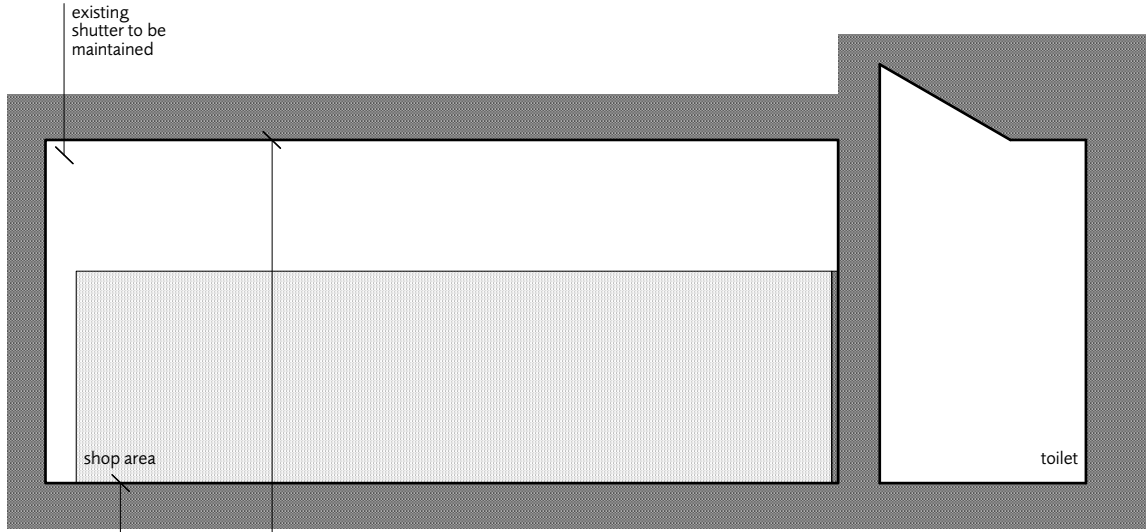

16.09.16
listed building consent

proposed sections/internal elevations	15

5, Flask Walk London NW3 1HJ	1604 1:50 @A4

Dols Wong
architects

The Studio
61, Brondesbury Road
London NW6 6BP
44 (0)20 7372 2121 architects@dols Wong.com