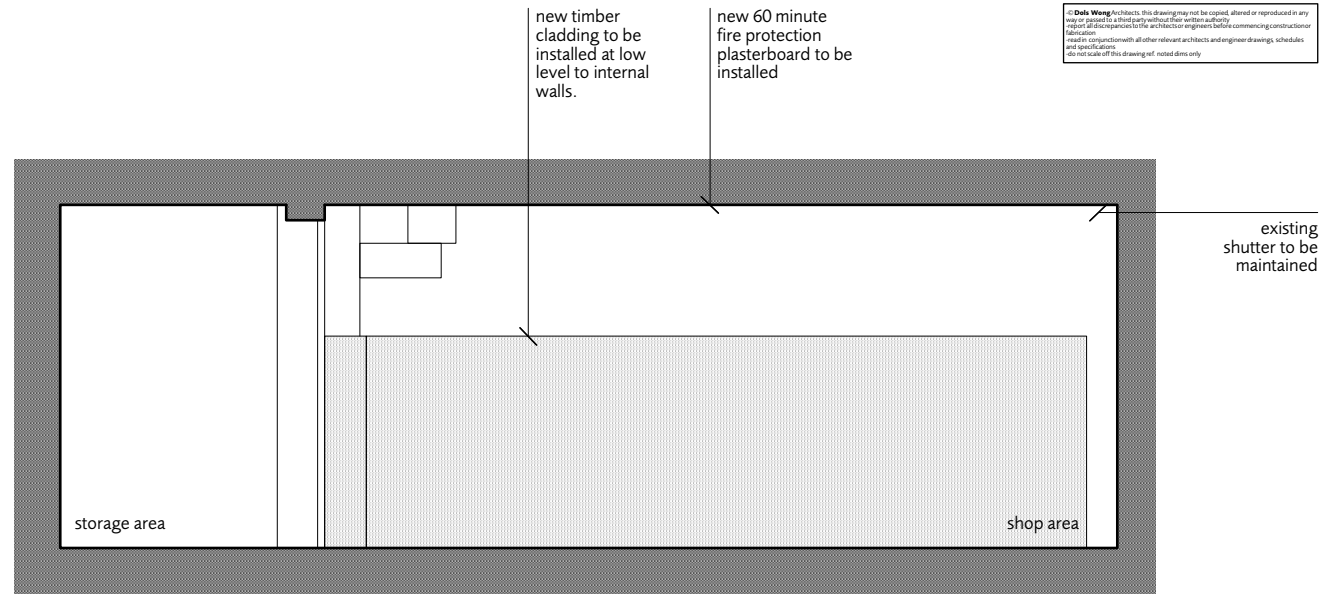

16.09.16
listed building consent

proposed sections/internal elevations	15

5, Flask Walk London NW3 1HJ	1604 1:50 @A4

Dols Wong
architects

The Studio
61, Brondesbury Road
London NW6 6BP
44 (0)20 7372 2121 architects@dols Wong.com