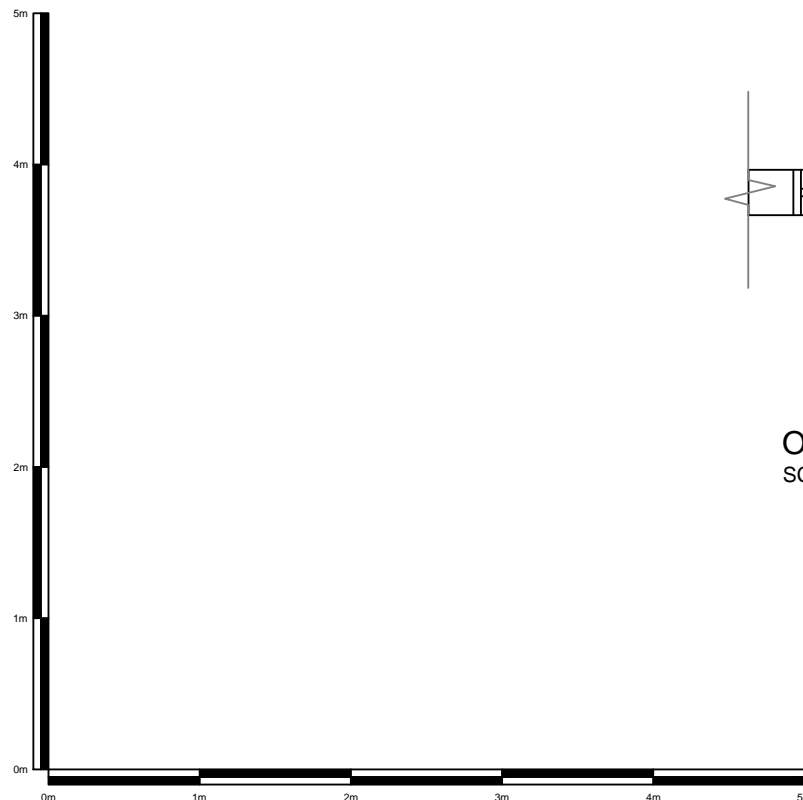

1. ALL MEASUREMENTS/DIMENSIONS TO BE CHECKED ON SITE PRIOR TO UNDERTAKING ANY WORKS.

ORIGINAL FRONT ELEVATION
SCALE 1:50

ORIGINAL PART PLAN
SCALE 1:50

REV.	DATE	BY	DESCRIPTION

NoteMachine UK Ltd

Elvicta Business Park, Crickhowell, Powys, NP8 1DF
Tel: 01873 811 634 Fax: 01873 811 552

CLIENT
Greenland Travel (TTW)

TITLE
**ORIGINAL ELEVATION AND PLAN
CONVENIENCE STORE
22 Charlton St, Kings Cross
London, NW1 1JH**

DRAWN BY JML/CAD	DATE 16/08/16	SCALE 1:50	SHEET SIZE A3
CHECKED BY	DATE	APPROVED BY	DATE

DRAWING No. 32048-54-001	REVISION 0
------------------------------------	----------------------