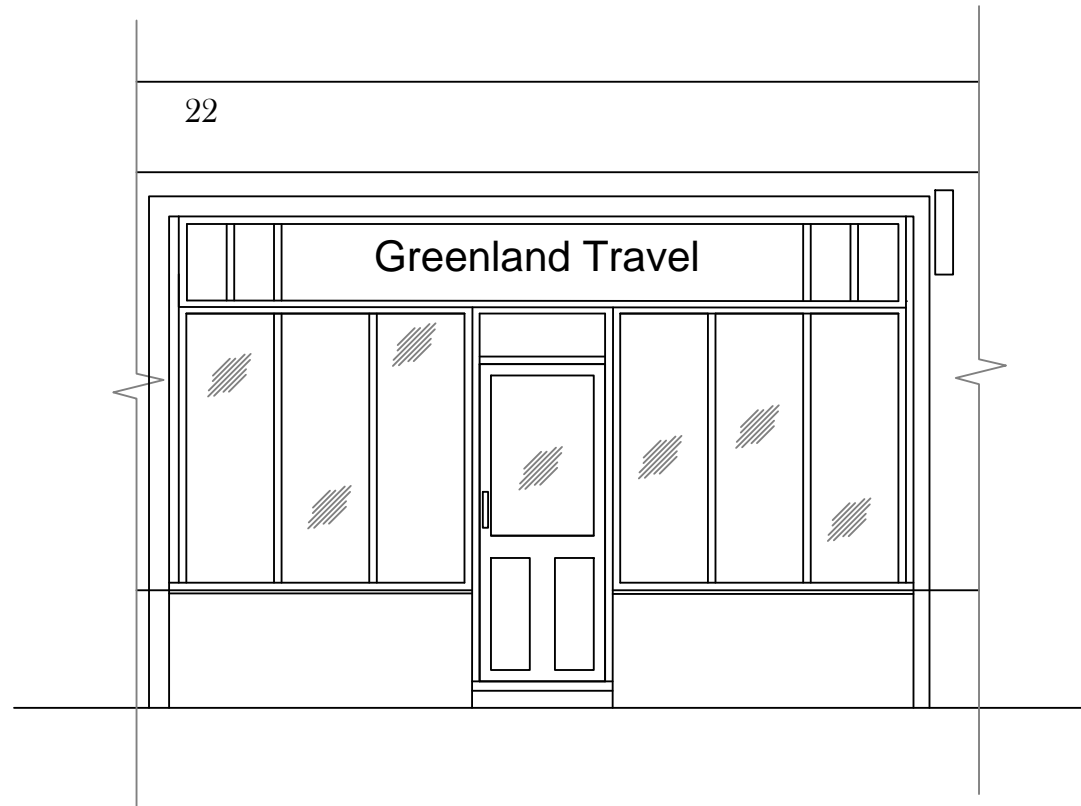

1. ALL MEASUREMENTS/DIMENSIONS TO BE CHECKED ON SITE PRIOR TO UNDERTAKING ANY WORKS.

ORIGINAL FRONT ELEVATION
SCALE 1:50

ORIGINAL PART PLAN
SCALE 1:50

REV.	DATE	BY	DESCRIPTION

NoteMachine UK Ltd

Elvicta Business Park, Crickhowell, Powys, NP8 1DF
Tel: 01873 811 634 Fax: 01873 811 552

CLIENT
Greenland Travel (TTW)

TITLE
**ORIGINAL ELEVATION AND PLAN
CONVENIENCE STORE
22 Charlton St, Kings Cross
London, NW1 1JH**

DRAWN BY JML/CAD	DATE 16/08/16	SCALE 1:50	SHEET SIZE A3
CHECKED BY	DATE	APPROVED BY	DATE