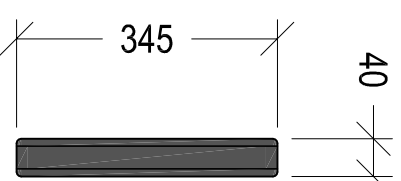

FONT: Eurostile

FONT COLOUR: cmyk = 0,0,0,0, (white)

SURROUND COLOUR - cmyk = 0,0,0,100 (black)

FRONT ELEVATION
Scale 1:10

SIDE ELEVATION / SECTION
Scale 1:10

GENERAL NOTES:
1) All dimensions in millimeters unless otherwise stated.