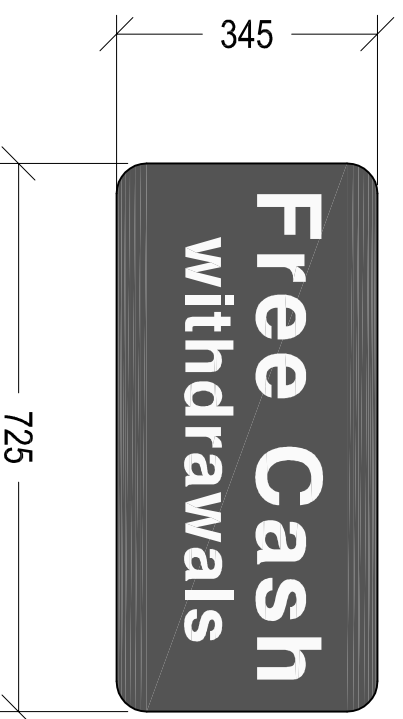

FONT: Eurostile

FONT COLOUR: cmyk = 0,0,0,0, (white)

SURROUND COLOUR - cmyk = 0,0,0,100 (black)

FRONT ELEVATION
Scale 1:10

SIDE ELEVATION / SECTION
Scale 1:10

GENERAL NOTES:
1) All dimensions in millimeters unless otherwise stated.

Project:
NOTE MACHINE
GENERAL SITE INSTALLATION
ARRANGEMENTS

Drawing Title:
TYPICAL BESPOKE FASCIA ELEVATIONS
- NON ILLUMINATED -

Ref:	Date:	Rev:
NM-GA-F2A	15-03-2016	

Scale:	Paper:	Date Rev:
1:10	A3	