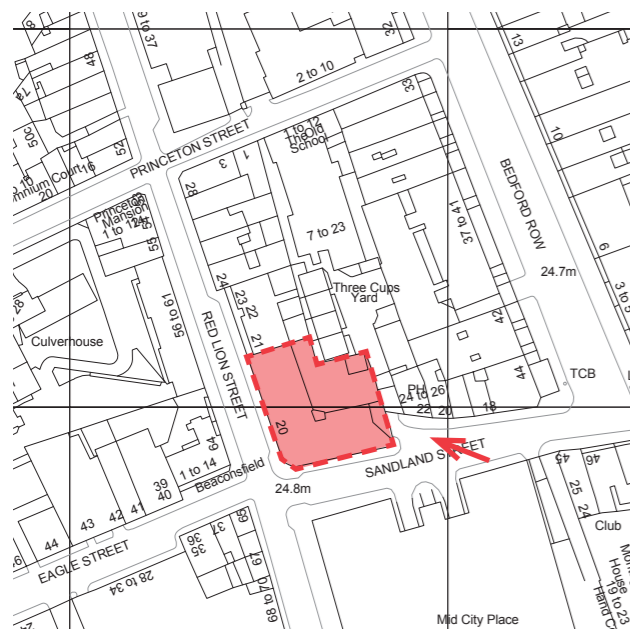

6. The Design Proposal

6.7 Street Views

View looking South down Red Lion Street

Existing

Proposed

6. The Design Proposal

6.7 Street Views

View of entrance from Corner of Eagle Street and Dane Street
(North side of street)

Existing

Proposed

6. The Design Proposal

6.7 Street Views

View of entrance from Corner of Eagle Street and Dane Street
(South side of street)

Existing

Proposed

6. The Design Proposal

Proposed

6. The Design Proposal

6.7 Street Views

View looking west from Sandland Street

Existing

Proposed

6. The Design Proposal

6.7 Street Views

View looking west from Sandland Street

Existing

Proposed

6. The Design Proposal

6.7 Street Views

View of corner entrance from Sandland Street

Existing

Proposed