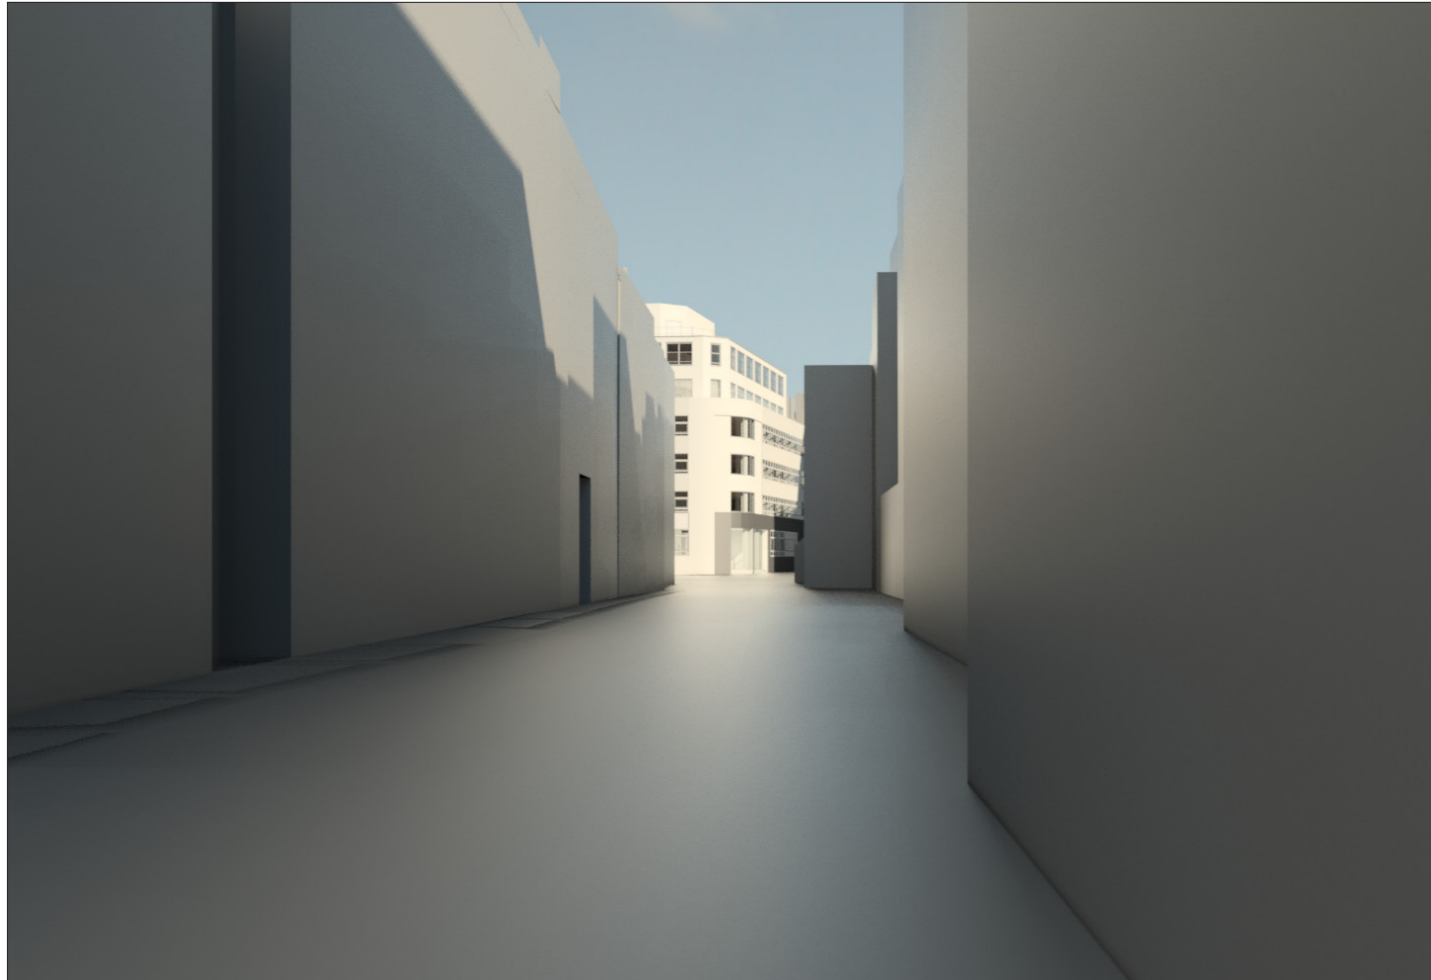

6. The Design Proposal

6.7 Street Views

View looking South down Red Lion Street

Existing

Proposed

6. The Design Proposal

6.7 Street Views

View of entrance from Corner of Eagle Street and Dane Street
(North side of street)

Existing

Proposed

6. The Design Proposal

6.7 Street Views

View of entrance from Corner of Eagle Street and Dane Street
(South side of street)

Existing

Proposed

6. The Design Proposal

6.7 Street Views

View from Eagle Street

Existing

Proposed

6. The Design Proposal

6.7 Street Views

View looking west from Bedford Row along Sandland Street

Existing

View looking west from Sandland Street

Existing

Proposed

6. The Design Proposal

6.7 Street Views

View of corner entrance from Sandland Street

Existing

Proposed