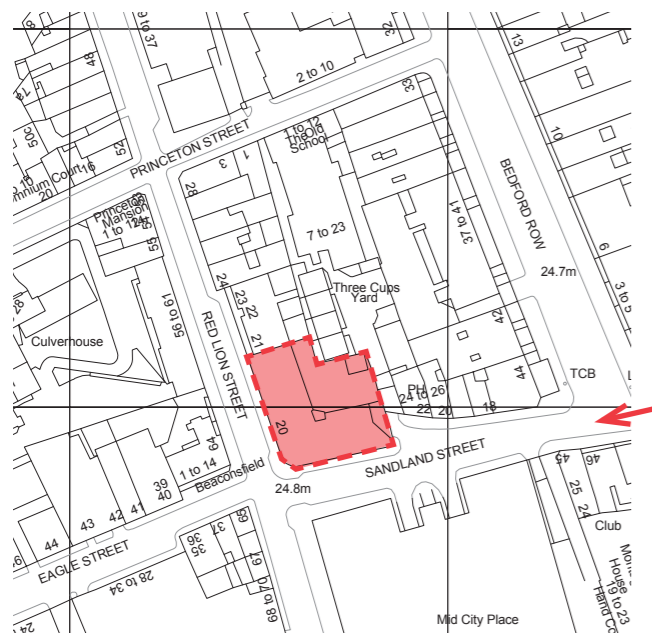

6. The Design Proposal

6.7 Street Views

View looking South down Red Lion Street

Existing

Proposed

6. The Design Proposal

6.7 Street Views

View of entrance from Corner of Eagle Street and Dane Street
(North side of street)

Existing

Proposed

6. The Design Proposal

6.7 Street Views

View of entrance from Corner of Eagle Street and Dane Street
(South side of street)

Existing

Proposed

6. The Design Proposal

6.7 Street Views

View from Eagle Street

Existing

Proposed

6. The Design Proposal

6.7 Street Views

View looking west from Bedford Row along Sandland Street

Existing

Proposed

6. The Design Proposal

6.7 Street Views

View looking west from Sandland Street

Existing

Proposed

6. The Design Proposal

6.7 Street Views