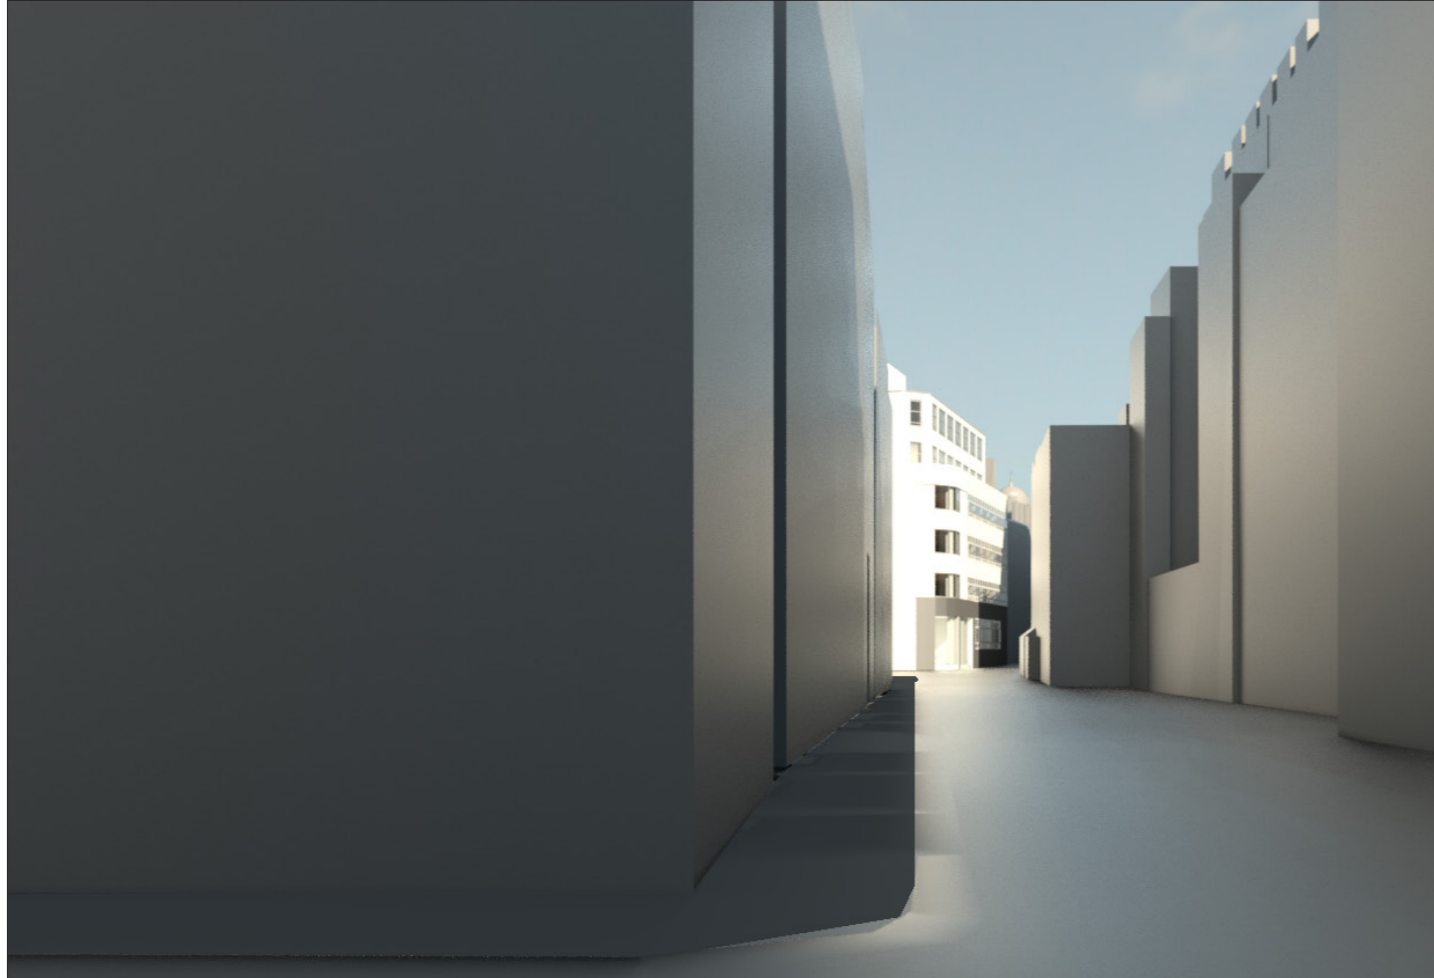

6. The Design Proposal

6.7 Street Views

View looking South down Red Lion Street

Existing

Proposed

6. The Design Proposal

6.7 Street Views

View of entrance from Corner of Eagle Street and Dane Street
(North side of street)

Existing

Proposed

6. The Design Proposal

6.7 Street Views

View of entrance from Corner of Eagle Street and Dane Street
(South side of street)

Existing

Proposed

6. The Design Proposal

6.7 Street Views

View from Eagle Street

Existing

Proposed

6. The Design Proposal

6.7 Street Views

View looking west from Bedford Row along Sandland Street

Existing

View looking west from Sandland Street

Existing

Proposed

6. The Design Proposal

6.7 Street Views

View of corner entrance from Sandland Street

Existing

Proposed