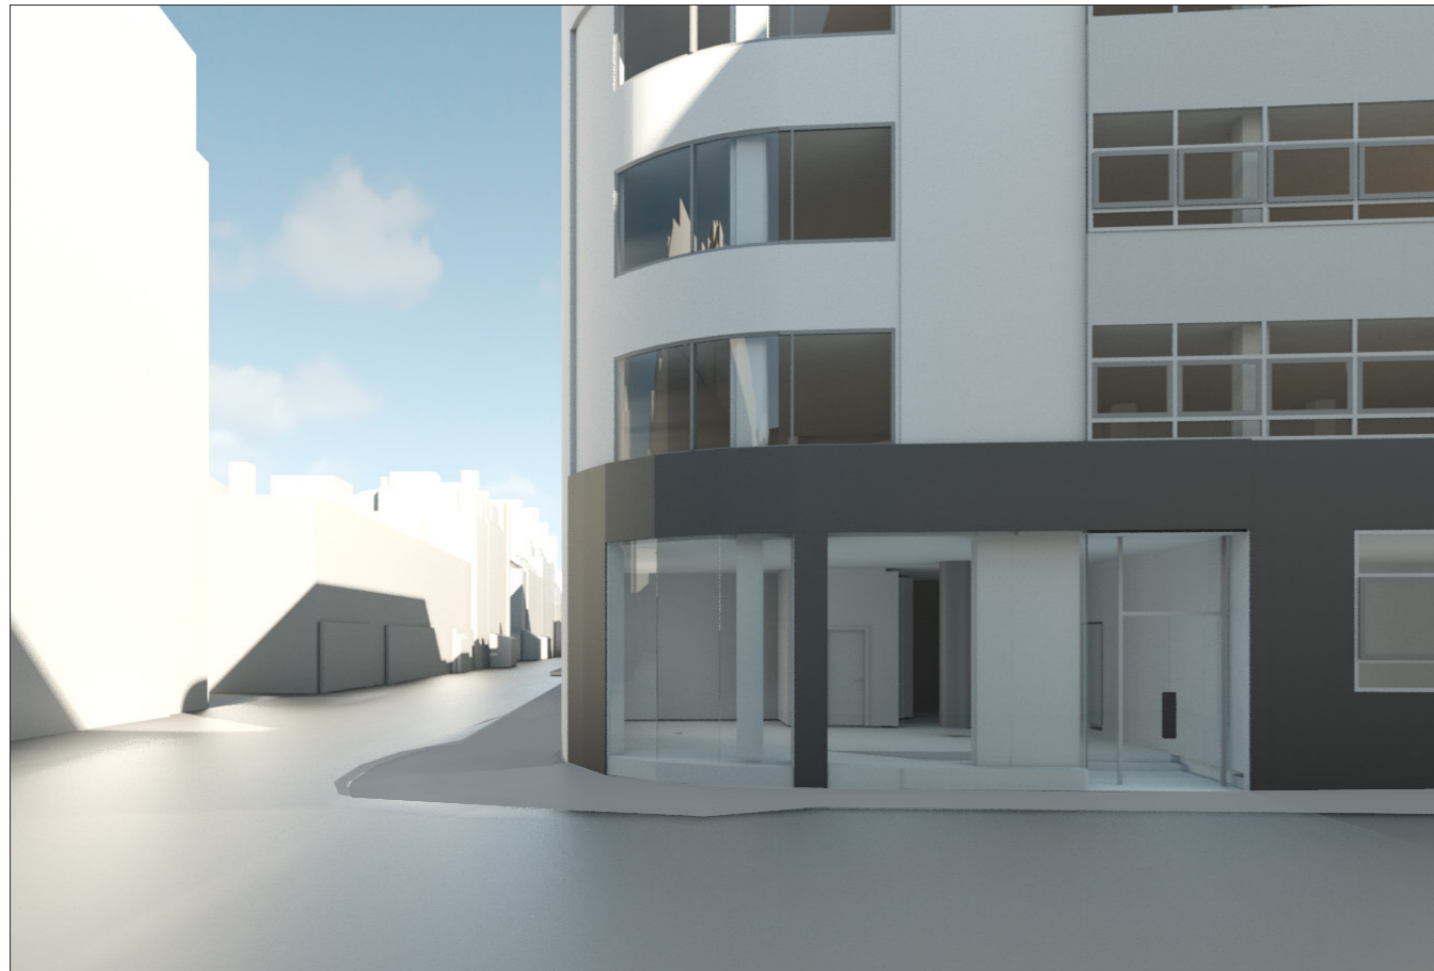

6. The Design Proposal

6.7 Street Views

View looking South down Red Lion Street

Existing

Proposed

6. The Design Proposal

6.7 Street Views

View of entrance from Corner of Eagle Street and Dane Street
(North side of street)

6.7 Street Views

View from Eagle Street

Existing

Proposed

6. The Design Proposal

6.7 Street Views

View looking west from Bedford Row along Sandland Street

Existing

Proposed

6. The Design Proposal

6.7 Street Views

View looking west from Sandland Street

Existing

Proposed

6. The Design Proposal

6.7 Street Views

View looking west from Sandland Street

Existing

Proposed

6. The Design Proposal

6.7 Street Views

View of corner entrance from Sandland Street

Existing

Proposed