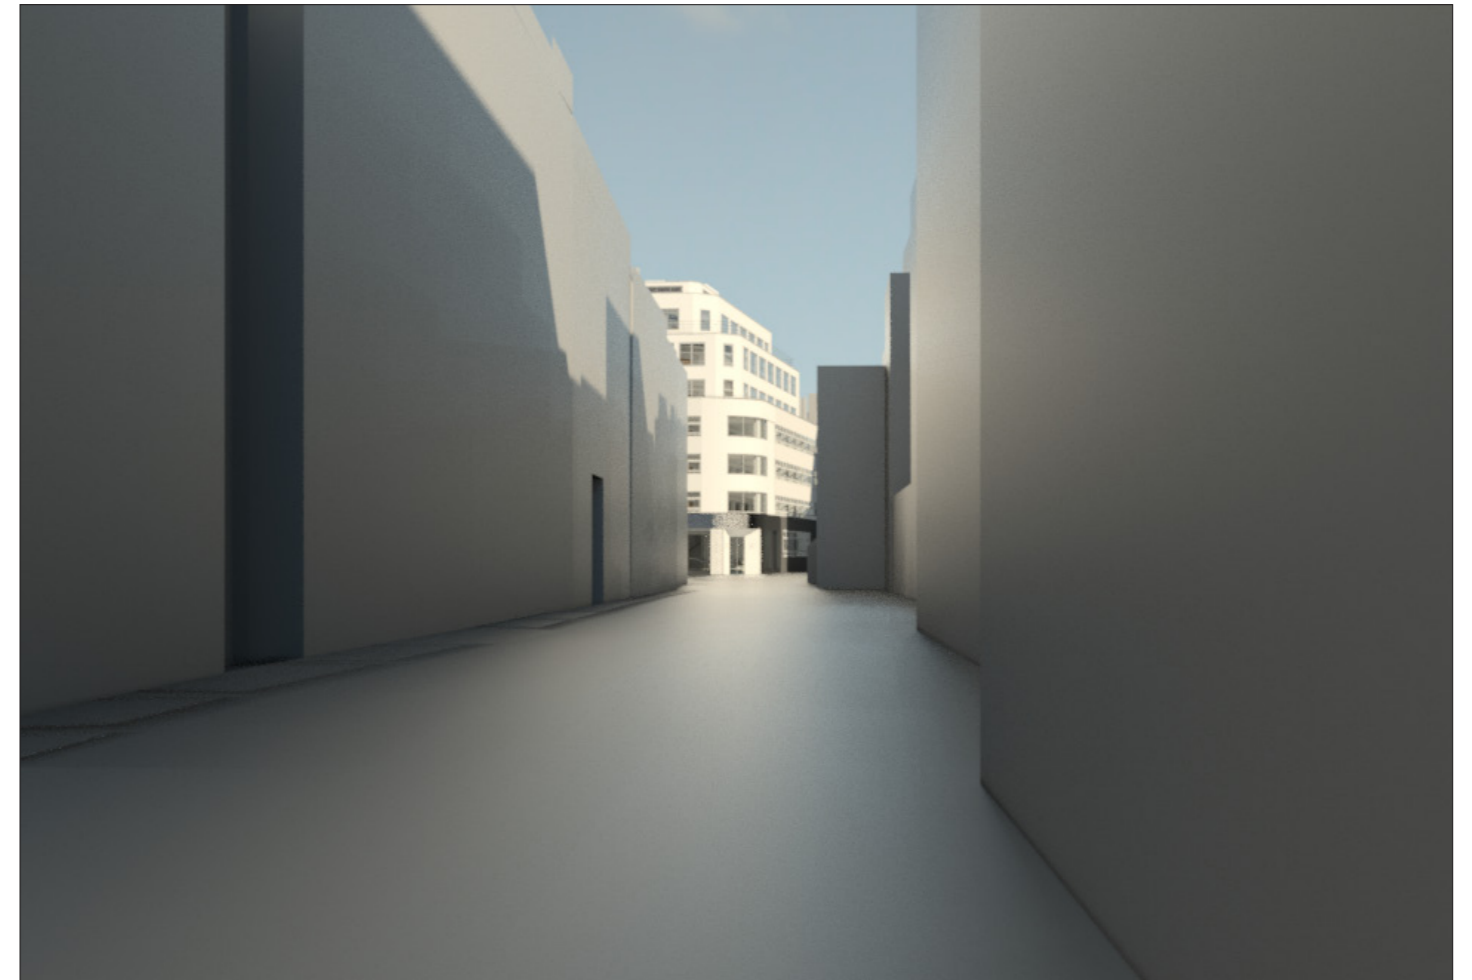

6. The Design Proposal

6.7 Street Views

View looking South down Red Lion Street

Existing

Proposed

6. The Design Proposal

6.7 Street Views

View of entrance from Corner of Eagle Street and Dane Street
(North side of street)

Existing

Proposed

6. The Design Proposal

6.7 Street Views

View of entrance from Corner of Eagle Street and Dane Street
(South side of street)

Existing

Proposed

6. The Design Proposal

6.7 Street Views

View from Eagle Street

Existing

Proposed

6. The Design Proposal

6.7 Street Views

View looking west from Bedford Row along Sandland Street

Existing

View looking west from Sandland Street

Existing

Proposed

6. The Design Proposal

6.7 Street Views

View of corner entrance from Sandland Street

Existing

Proposed