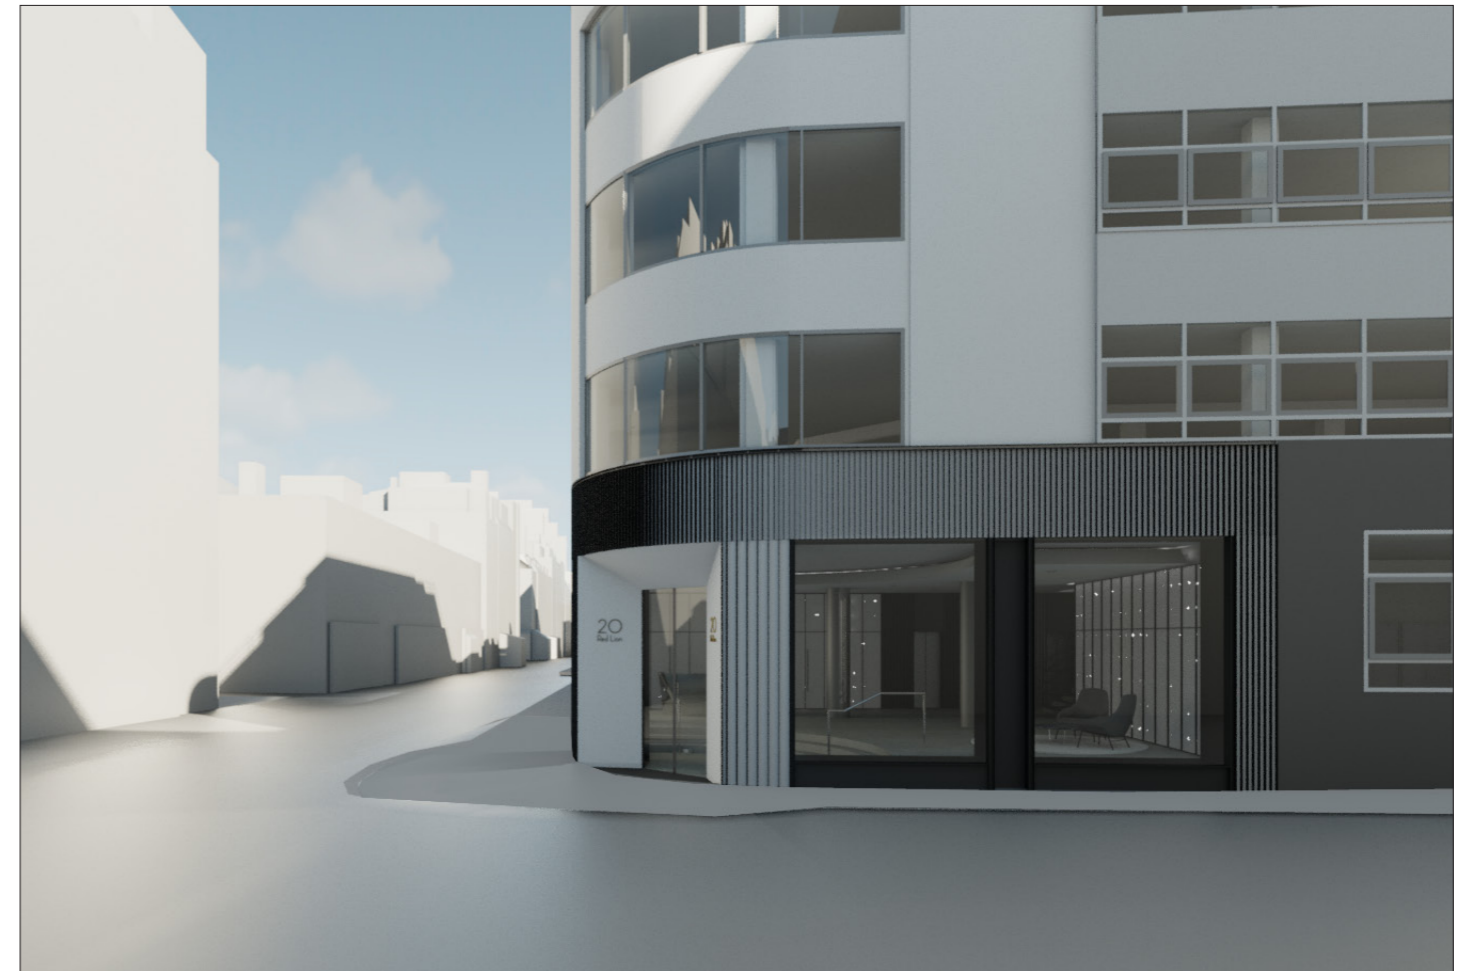

6. The Design Proposal

6.7 Street Views

View looking South down Red Lion Street

Existing

Proposed

6. The Design Proposal

6.7 Street Views

View of entrance from Corner of Eagle Street and Dane Street
(North side of street)

Existing

Proposed

6. The Design Proposal

6.7 Street Views

View of entrance from Corner of Eagle Street and Dane Street
(South side of street)

Existing

Proposed

6. The Design Proposal

Proposed

6. The Design Proposal

6.7 Street Views

View looking west from Sandland Street

Existing

Proposed

6. The Design Proposal

6.7 Street Views

View looking west from Sandland Street

Existing

Proposed

6. The Design Proposal

6.7 Street Views

View of corner entrance from Sandland Street

Existing

Proposed