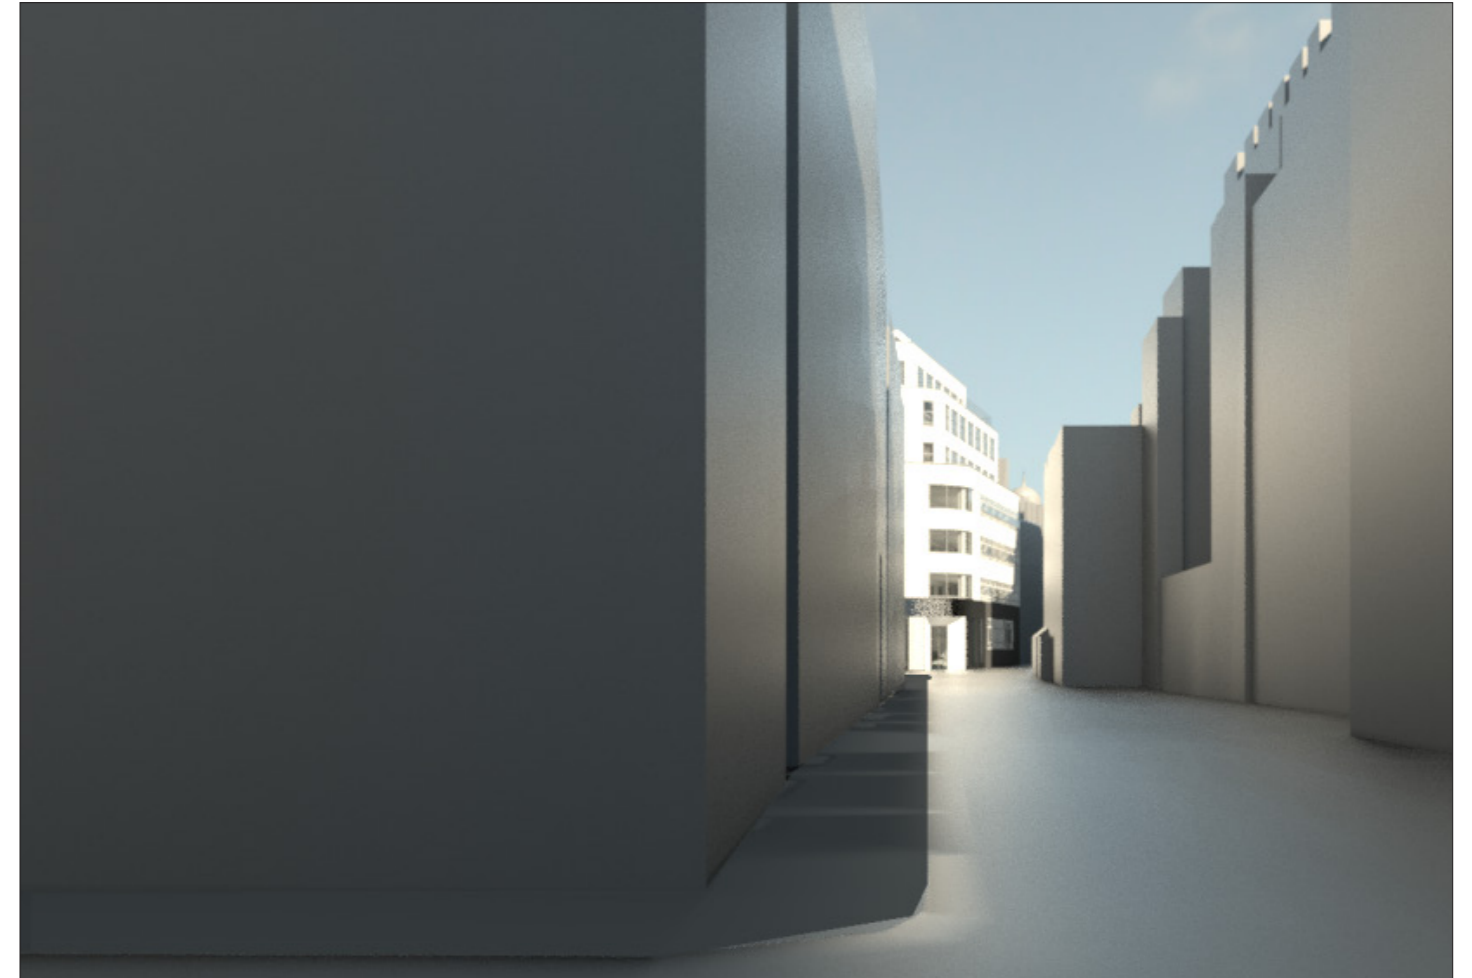

6. The Design Proposal

6.7 Street Views

View looking South down Red Lion Street

Existing

Proposed

6. The Design Proposal

6.7 Street Views

View of entrance from Corner of Eagle Street and Dane Street
(North side of street)

Existing

Proposed

6. The Design Proposal

6.7 Street Views

View of entrance from Corner of Eagle Street and Dane Street
(South side of street)

Existing

Proposed

6. The Design Proposal

6.7 Street Views

View from Eagle Street

Existing

Proposed

6. The Design Proposal

6.7 Street Views

View looking west from Bedford Row along Sandland Street

Existing

View looking west from Sandland Street

Existing

Proposed

6. The Design Proposal

6.7 Street Views

View of corner entrance from Sandland Street

Existing

Proposed