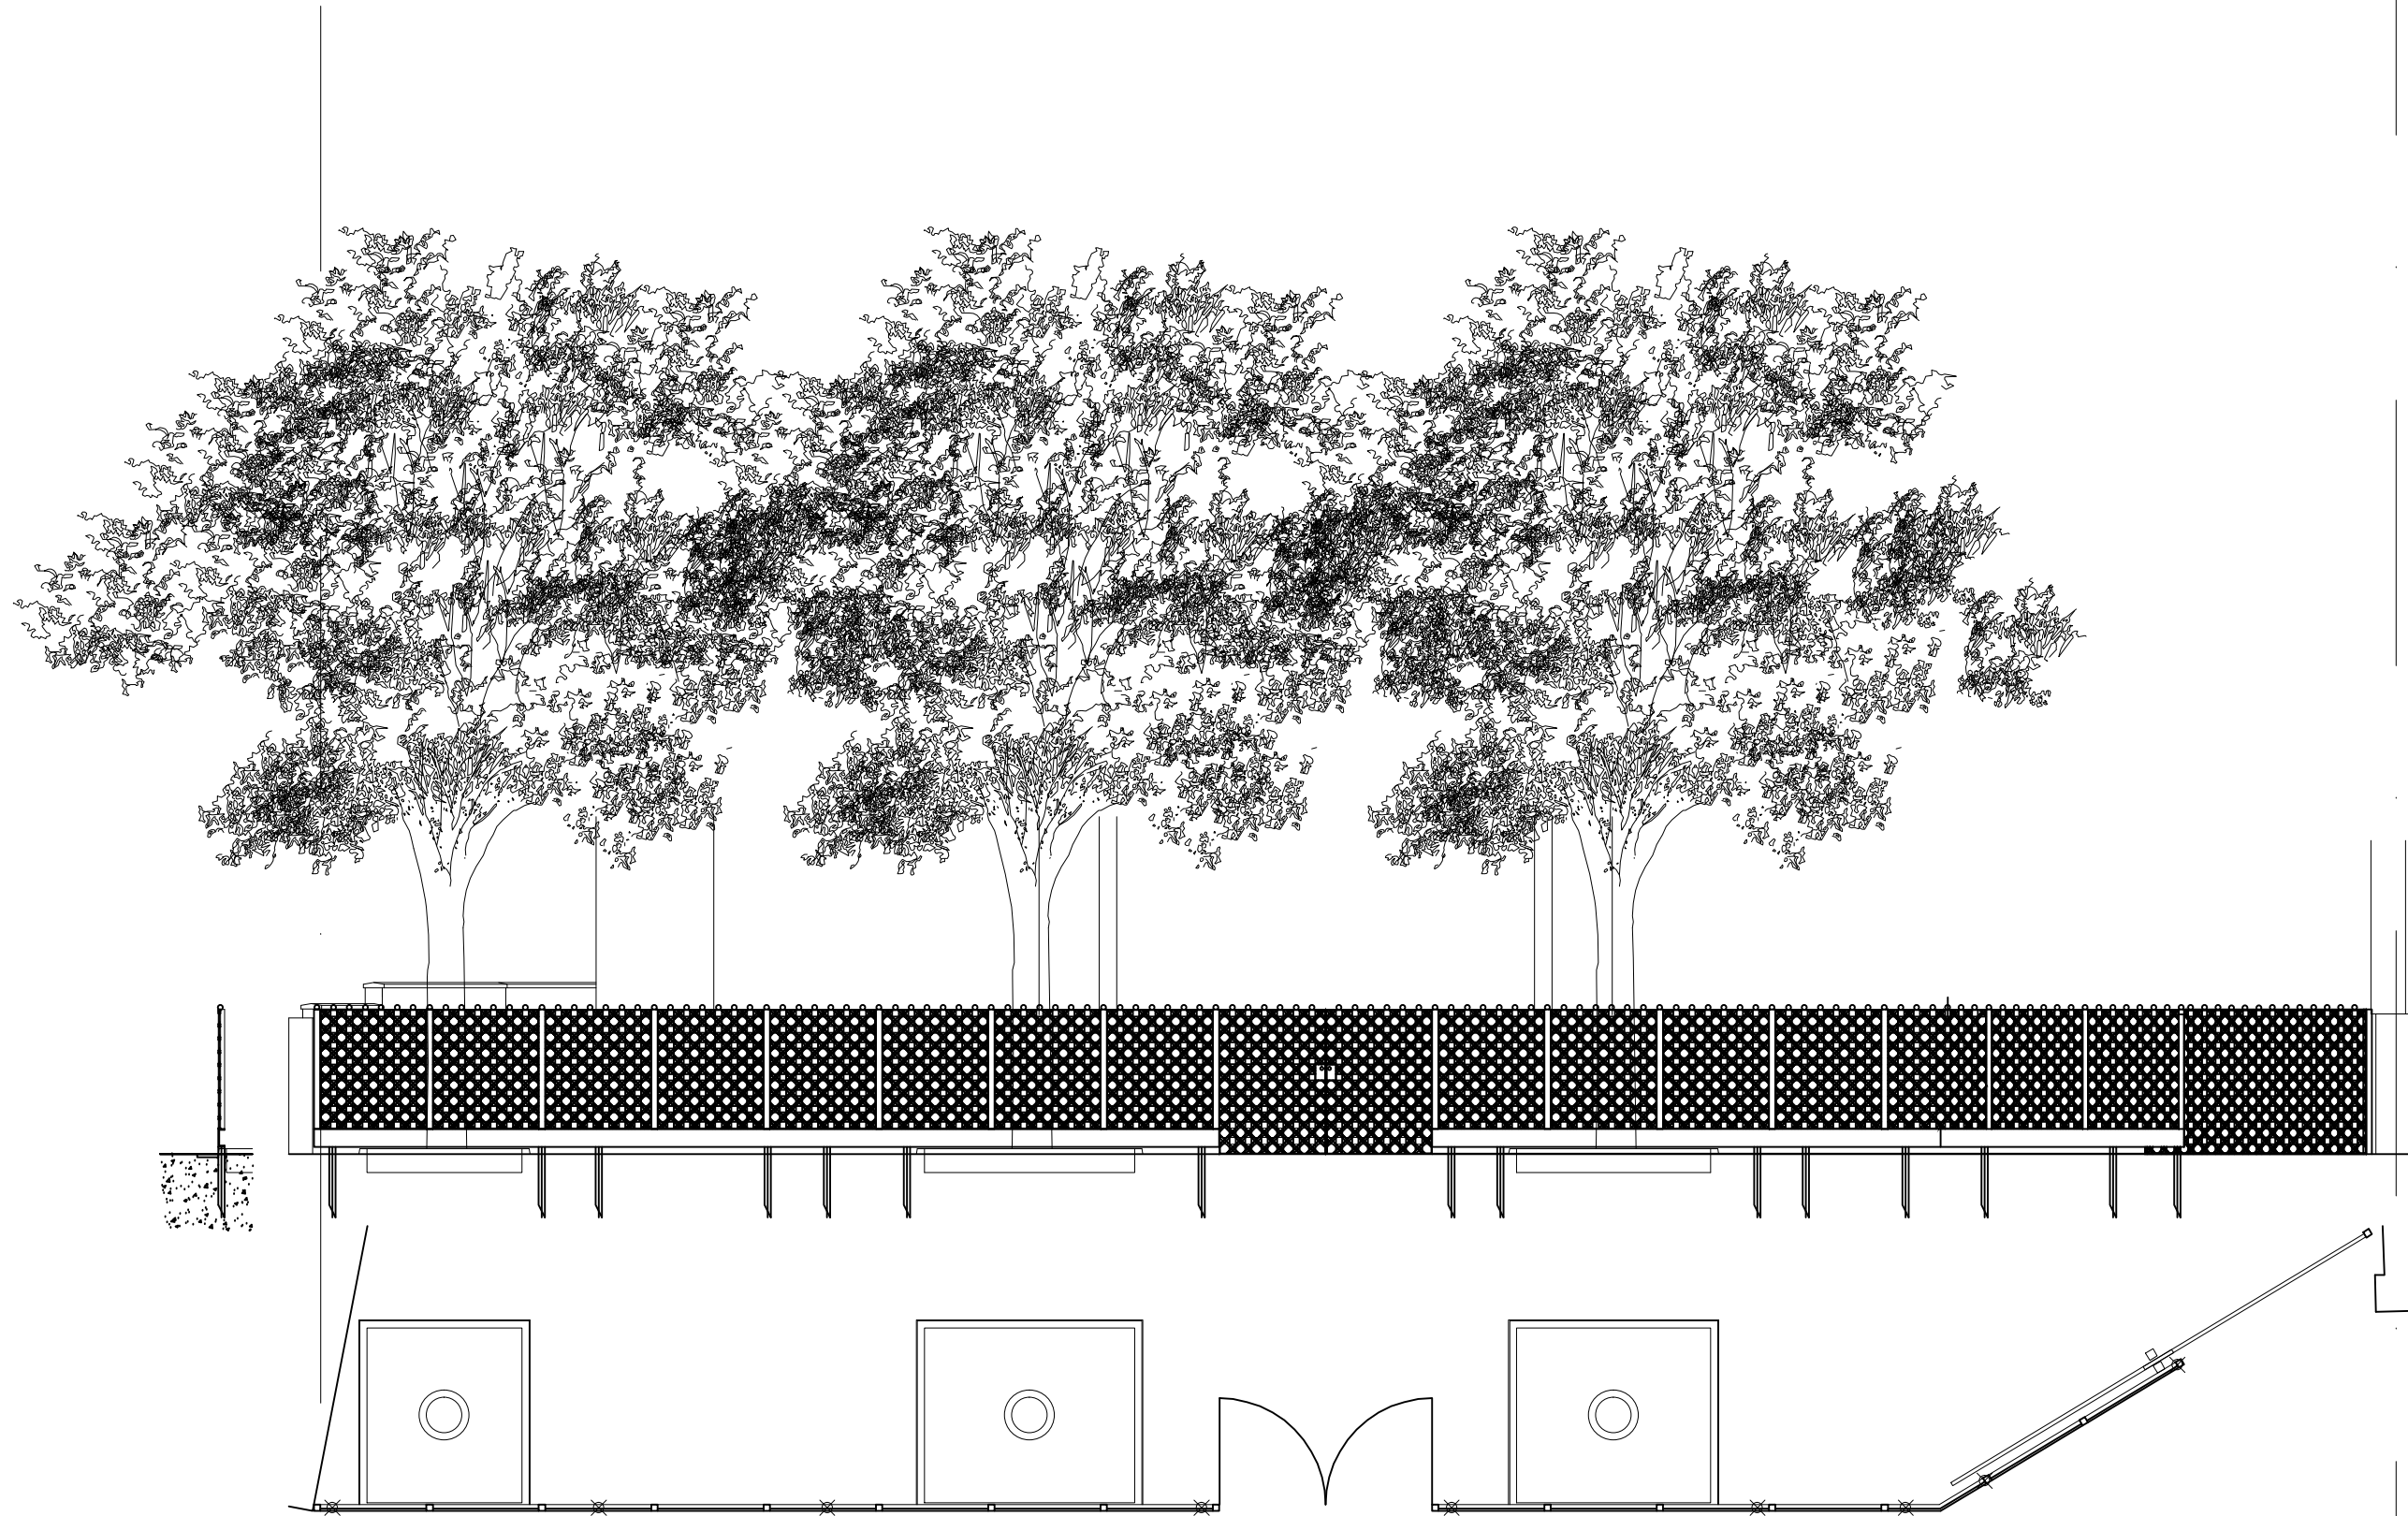

Rev A - 10.10.16 - Drawing Title Corrected

JULIAN ARENDT ASSOCIATES

17a Pindock Mews
Little Venice
London W9 2PY
Tel. 020 7286 9991

Project Islamic Centre
of England
140 Maida Vale
London W9 1QB

Drawing Planning Application
Proposed Elevation
Front Boundary

Scale 1/100 @ A3

2137 006 A