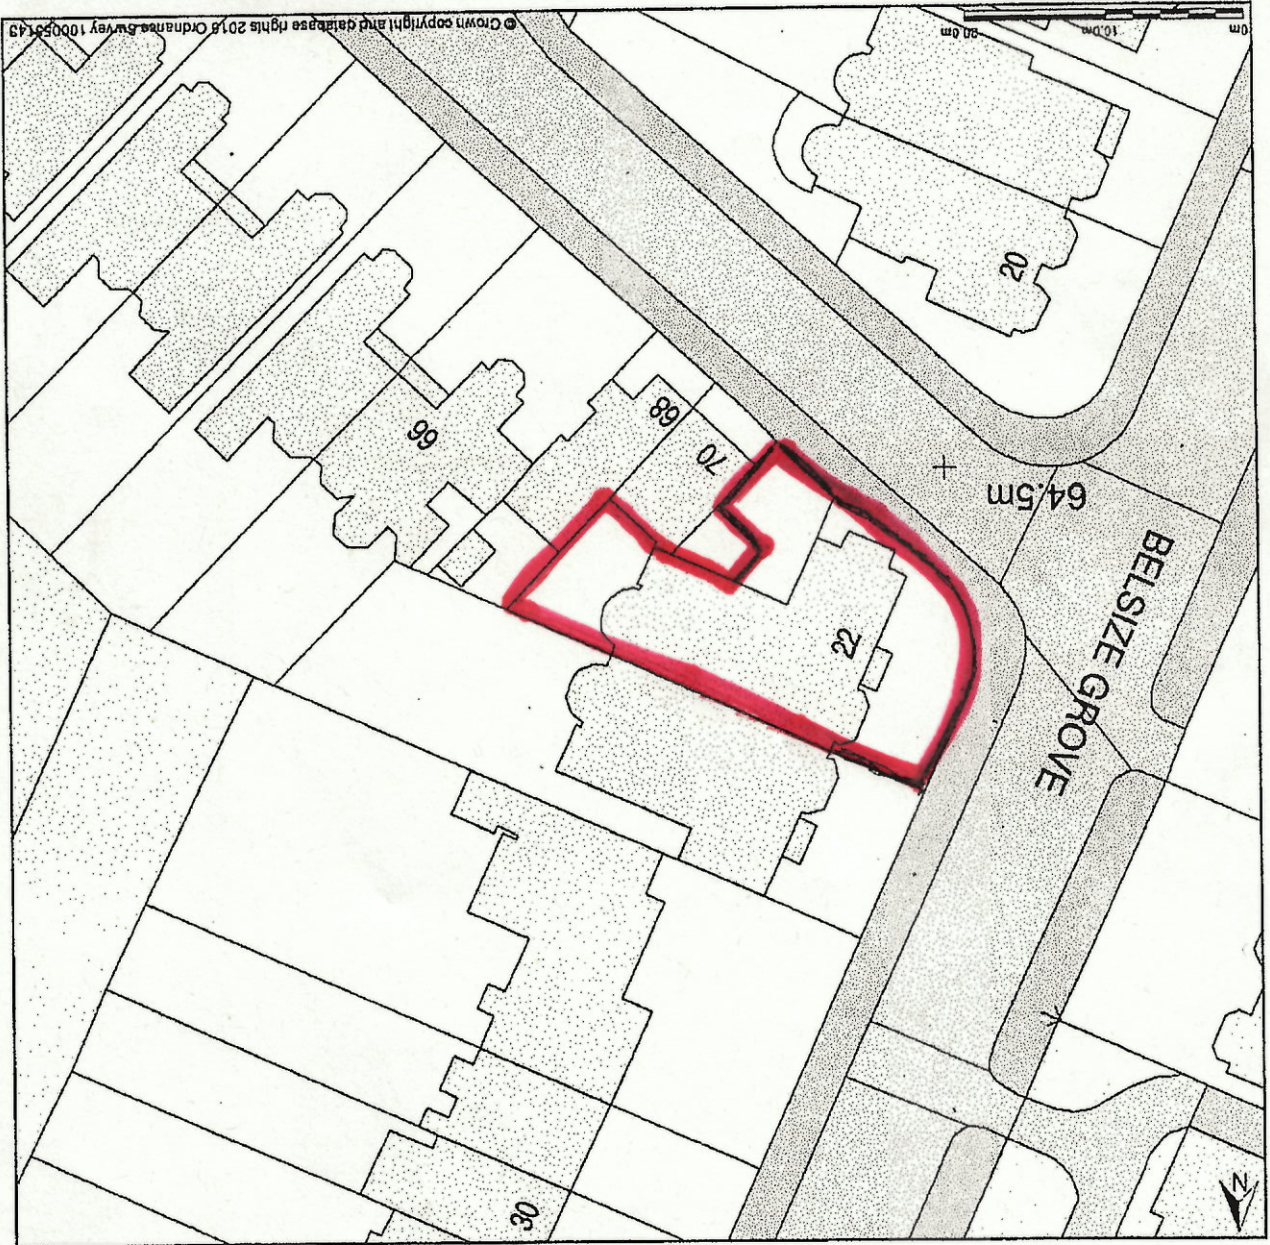

22a, Belsize Grove, London, Camden, NW3 4TR

Block Plan shows area bounded by: 527351.87, 184807.03 527441.97, 184897.03 (at a scale of 1:500). The representation of a road, track or path is no evidence of a right of way. The representation of features as lines is no evidence of a property boundary.

Produced on 10th Aug 2016 from the Ordnance Survey National Geographic Database and incorporating surveyed revision available at this date. Reproduction in whole or part is prohibited without the prior permission of Ordnance Survey. © Crown copyright 2016. Supplied by www.buyaplan.co.uk a licensed Ordnance Survey partner (100053143). Unique plan reference: #00149028-065504