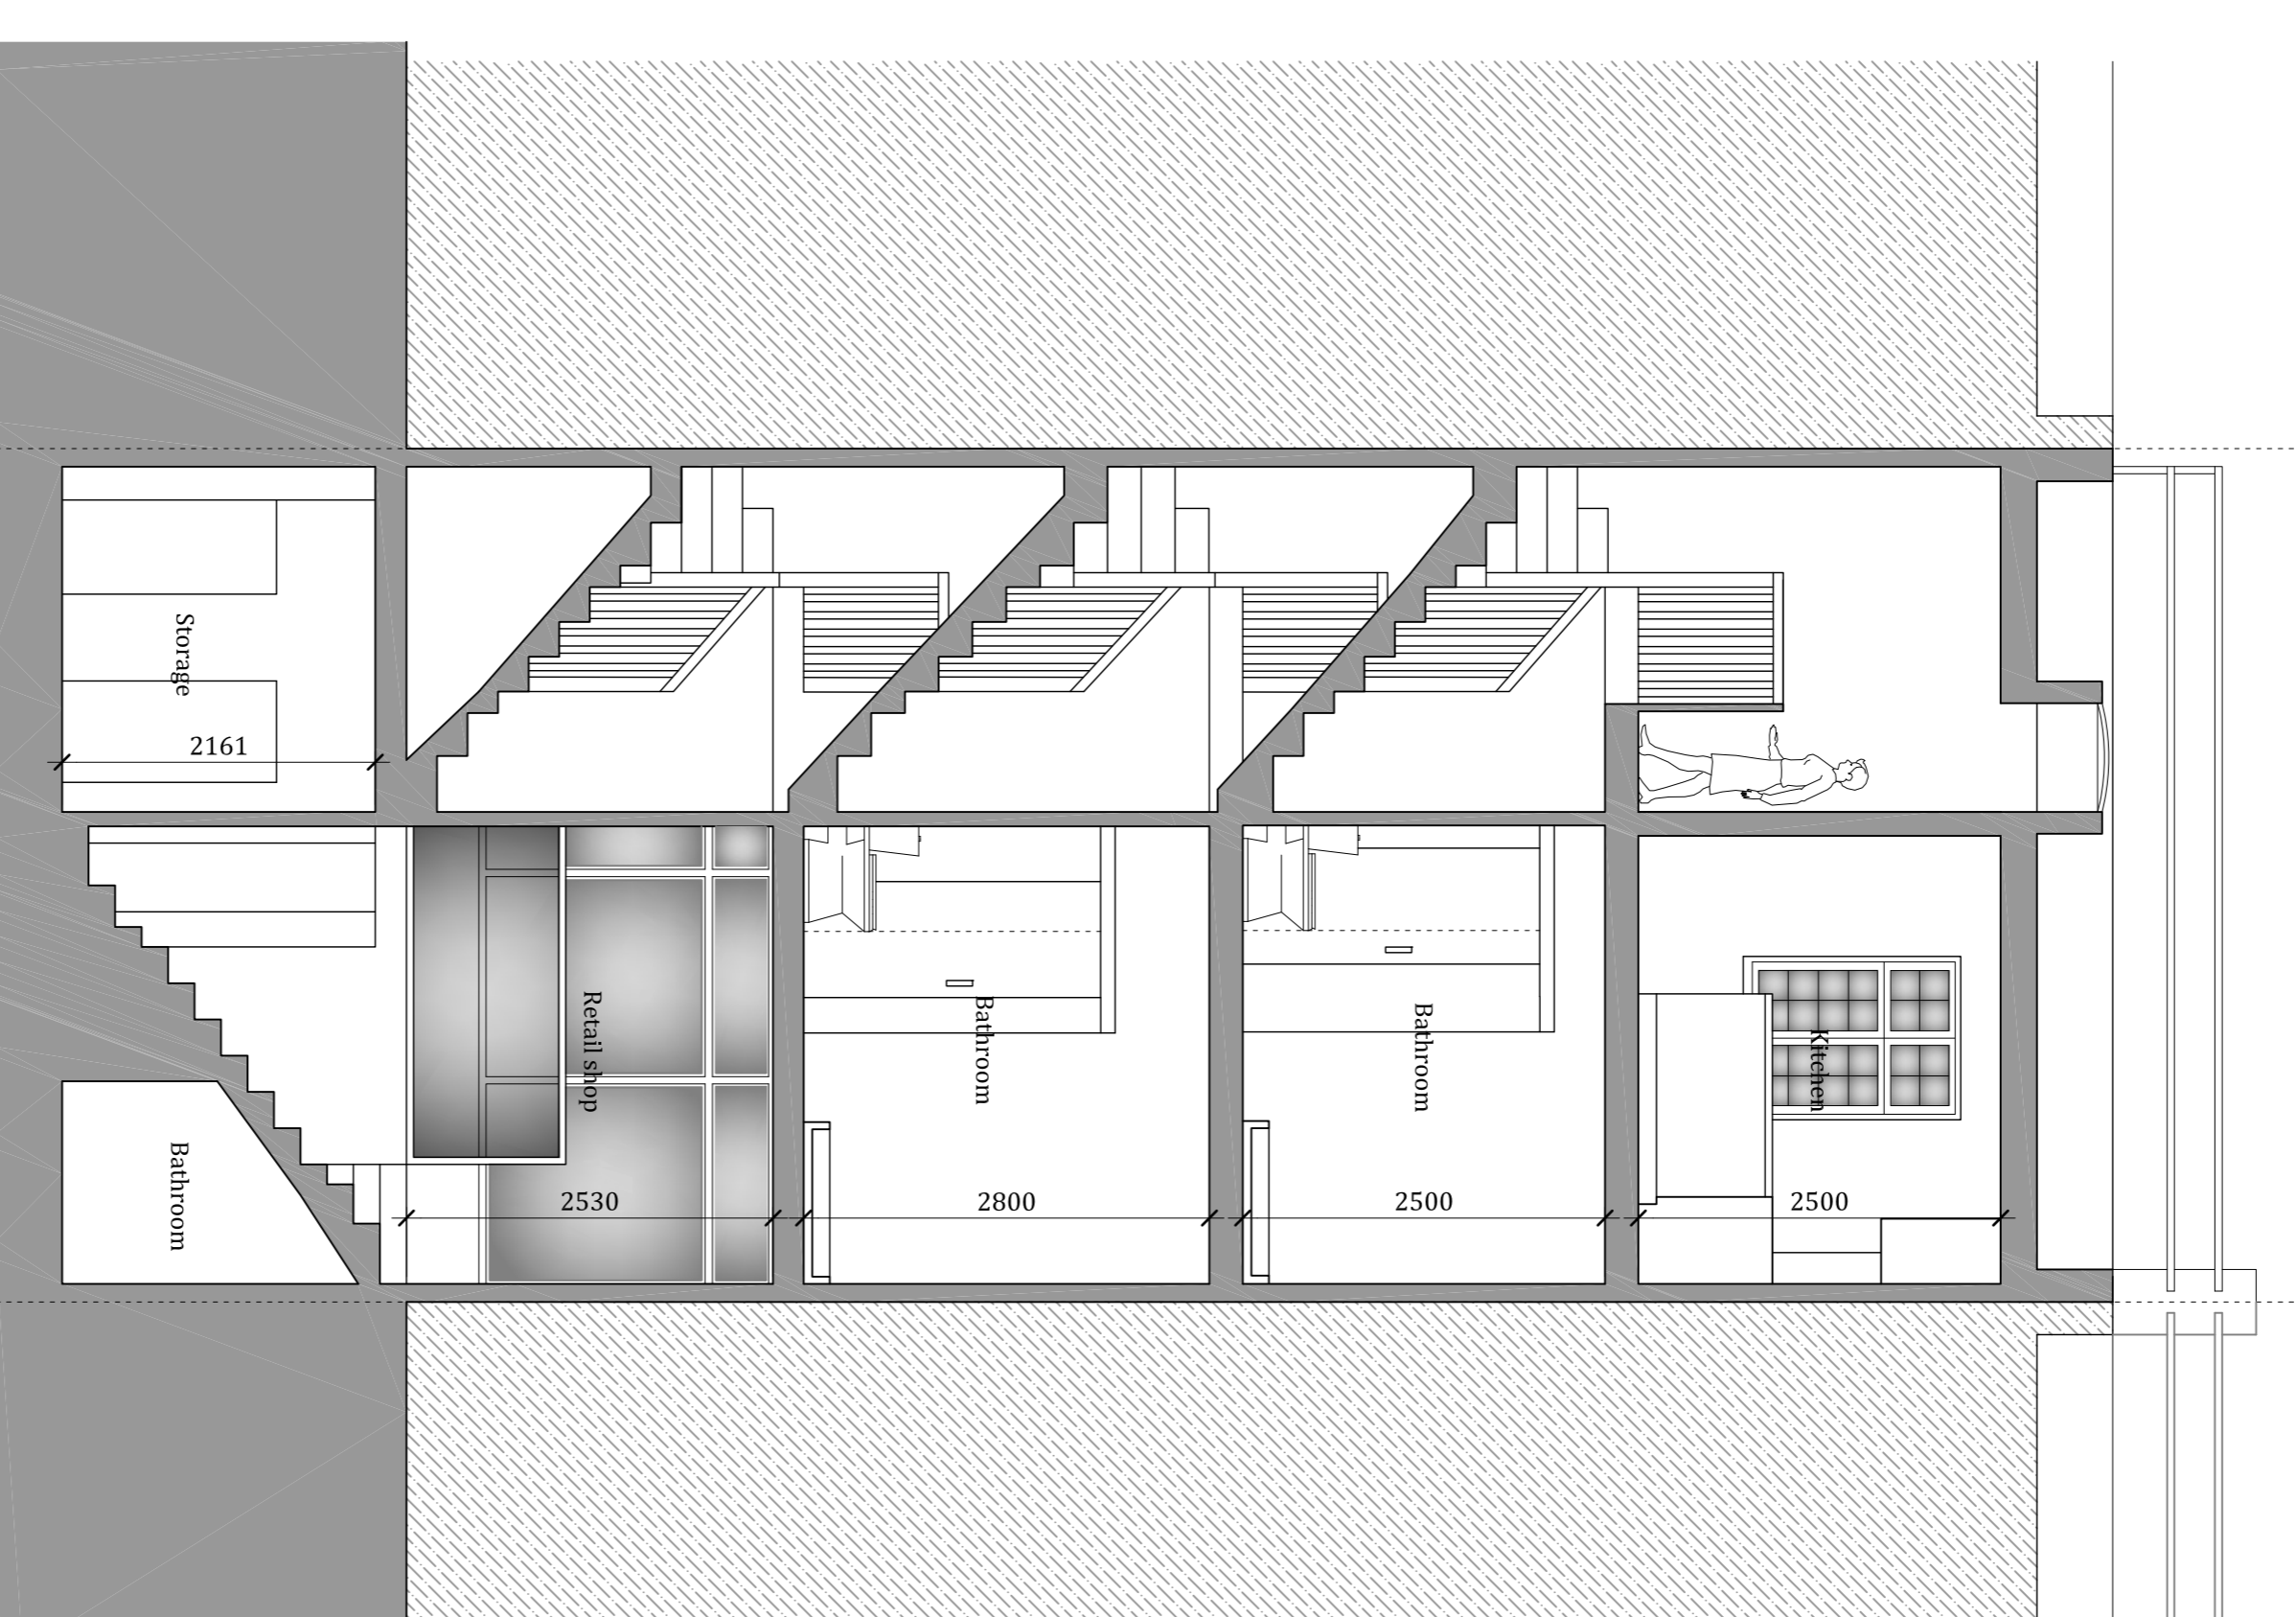

Proposed Front Elevation
(Not altered)

Proposed Rear Elevation
(Not altered)

Proposed Section

RevNo	Revision note	Date	Signature	Checked

Copyright 2016 one-world design ltd.
 One-world design shall have no responsibility for any use made of this document other than that which it was prepared and issued.
 All dimensions should be checked on site. Do not scale from drawings.
 brought to the attention of one-world design at the address shown overhead.

Drawn by	Checked by	Date	File Name	A3 Scale	A1 Scale
LB	CM	04/10/2016	260-21-11	1:100	1:50
www.one-worlddesign.co.uk					
66 Red Lion Street					
Proposed Elevations & Section 0					
Sheet 1/1					