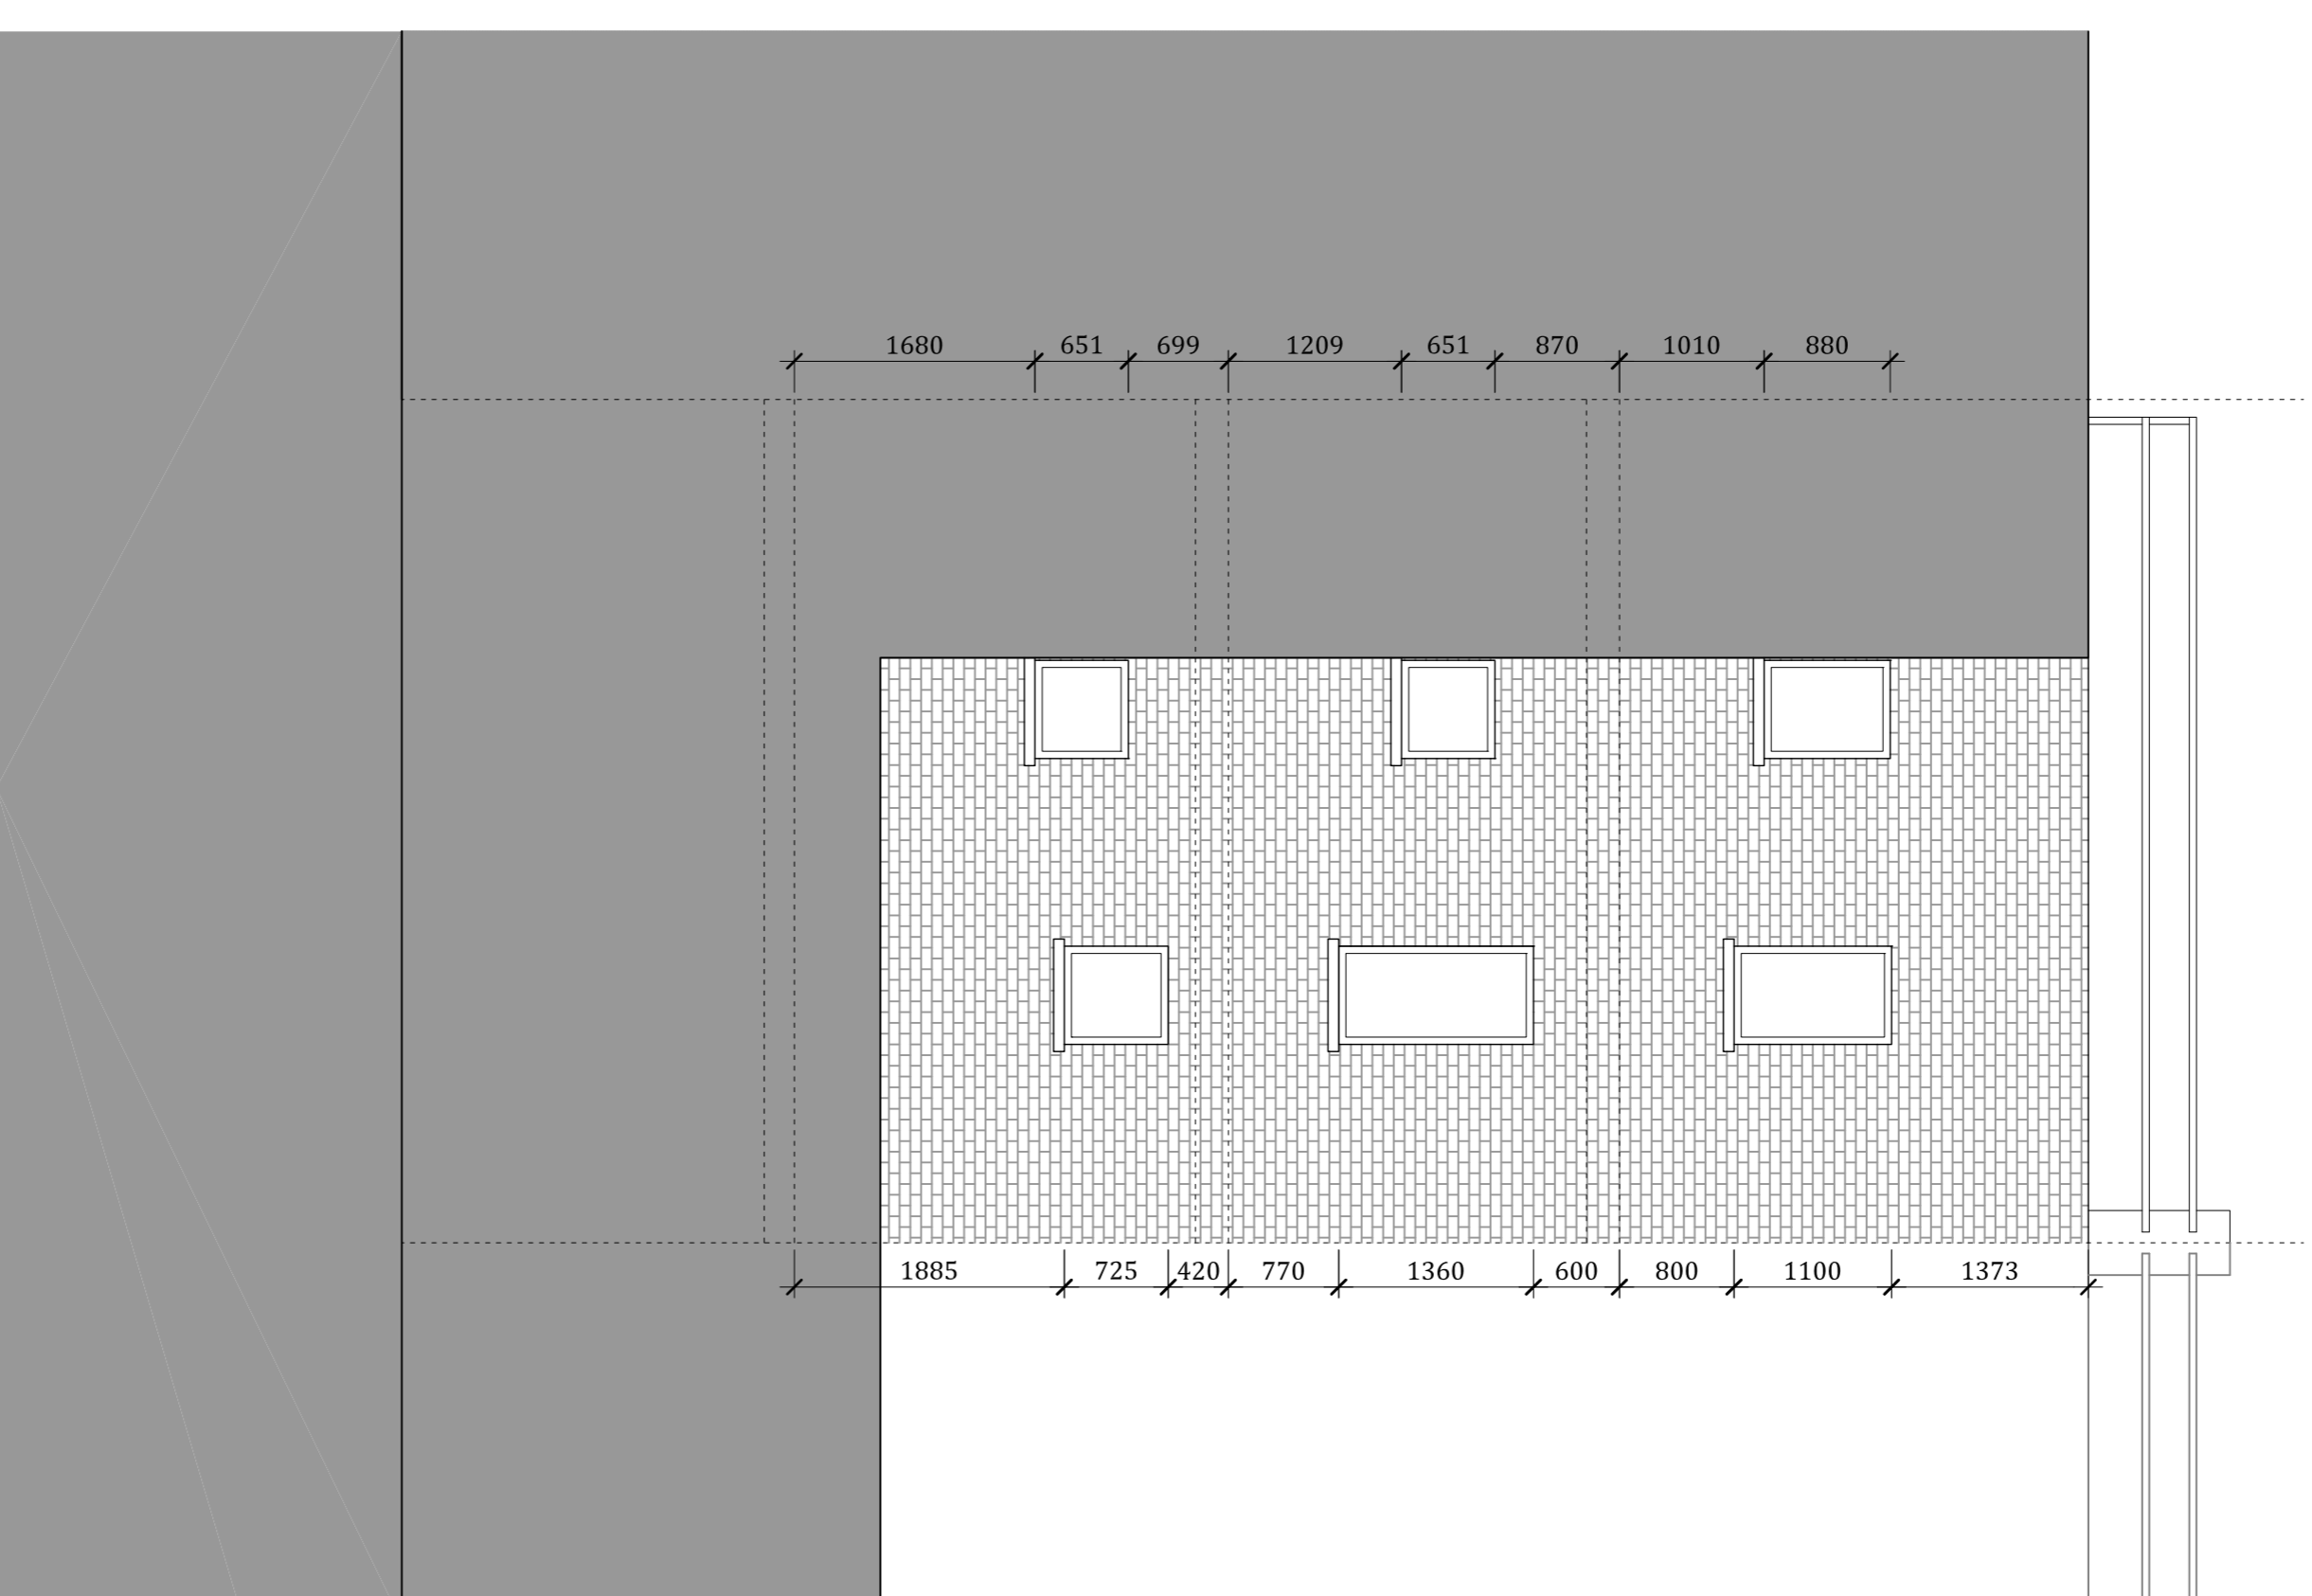

Proposed Front Elevation
(Not altered)

Proposed Rear Elevation
(Not altered)

Proposed Section

RevNo	Revision note	Date	Signature	Checked

Copyright 2016 one-world design ltd.
 One-world design shall have no responsibility for any use made of this document other than that which it was prepared and issued.
 All dimensions should be checked on site. Do not scale from drawings.
 brought to the attention of one-world design at the address shown overhead.

Drawn by	Checked by	Date	File Name	A3 Scale	A1 Scale
LB	CM	04/10/2016	260-21-11	1:100	1:50
www.one-worlddesign.co.uk					
66 Red Lion Street					
Proposed Elevations & Section 0					
Sheet 1/1					