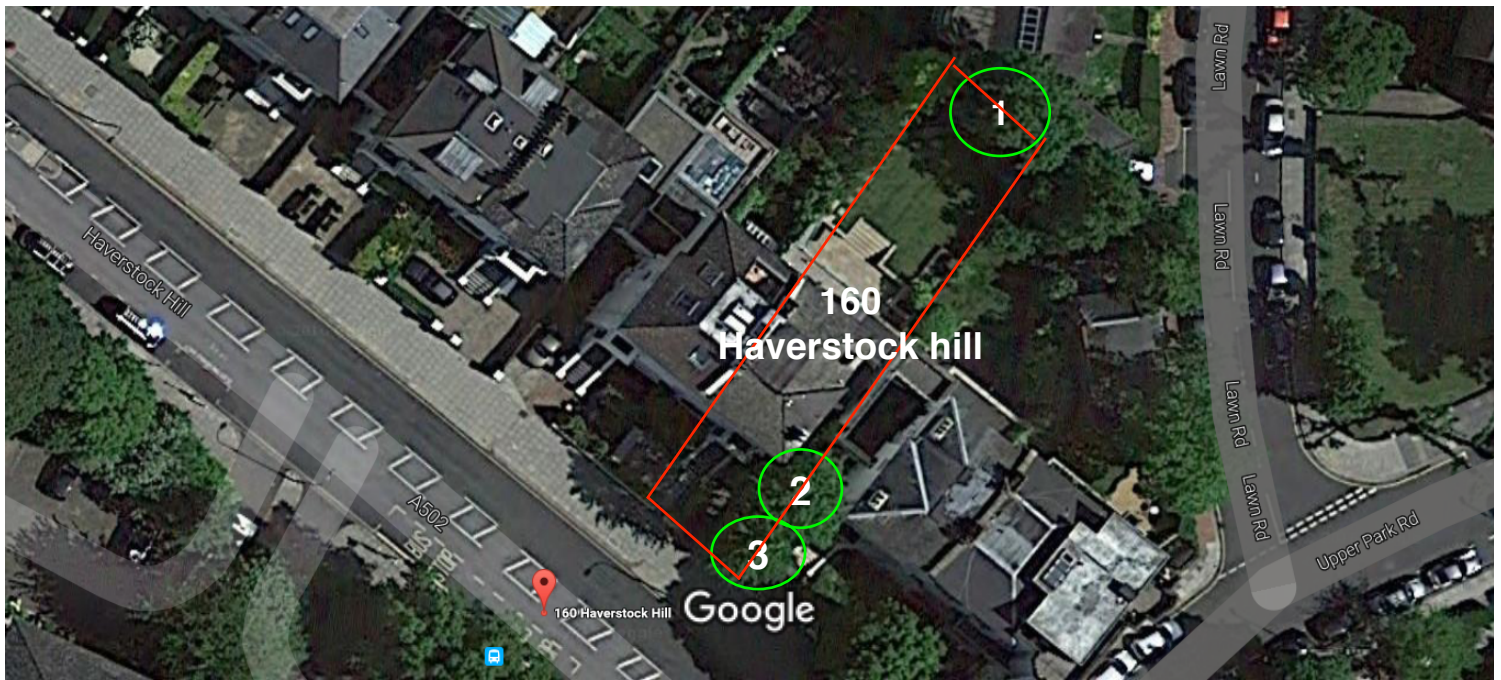

Google Maps 160 Haverstock Hill

Imagery ©2016 Bluesky, DigitalGlobe, Getmapping plc, Infoterra Ltd & Bluesky, The GeoInformation Group, Map data ©2016 Google

10 m

160 Haverstock Hill

London
NW3 2AT