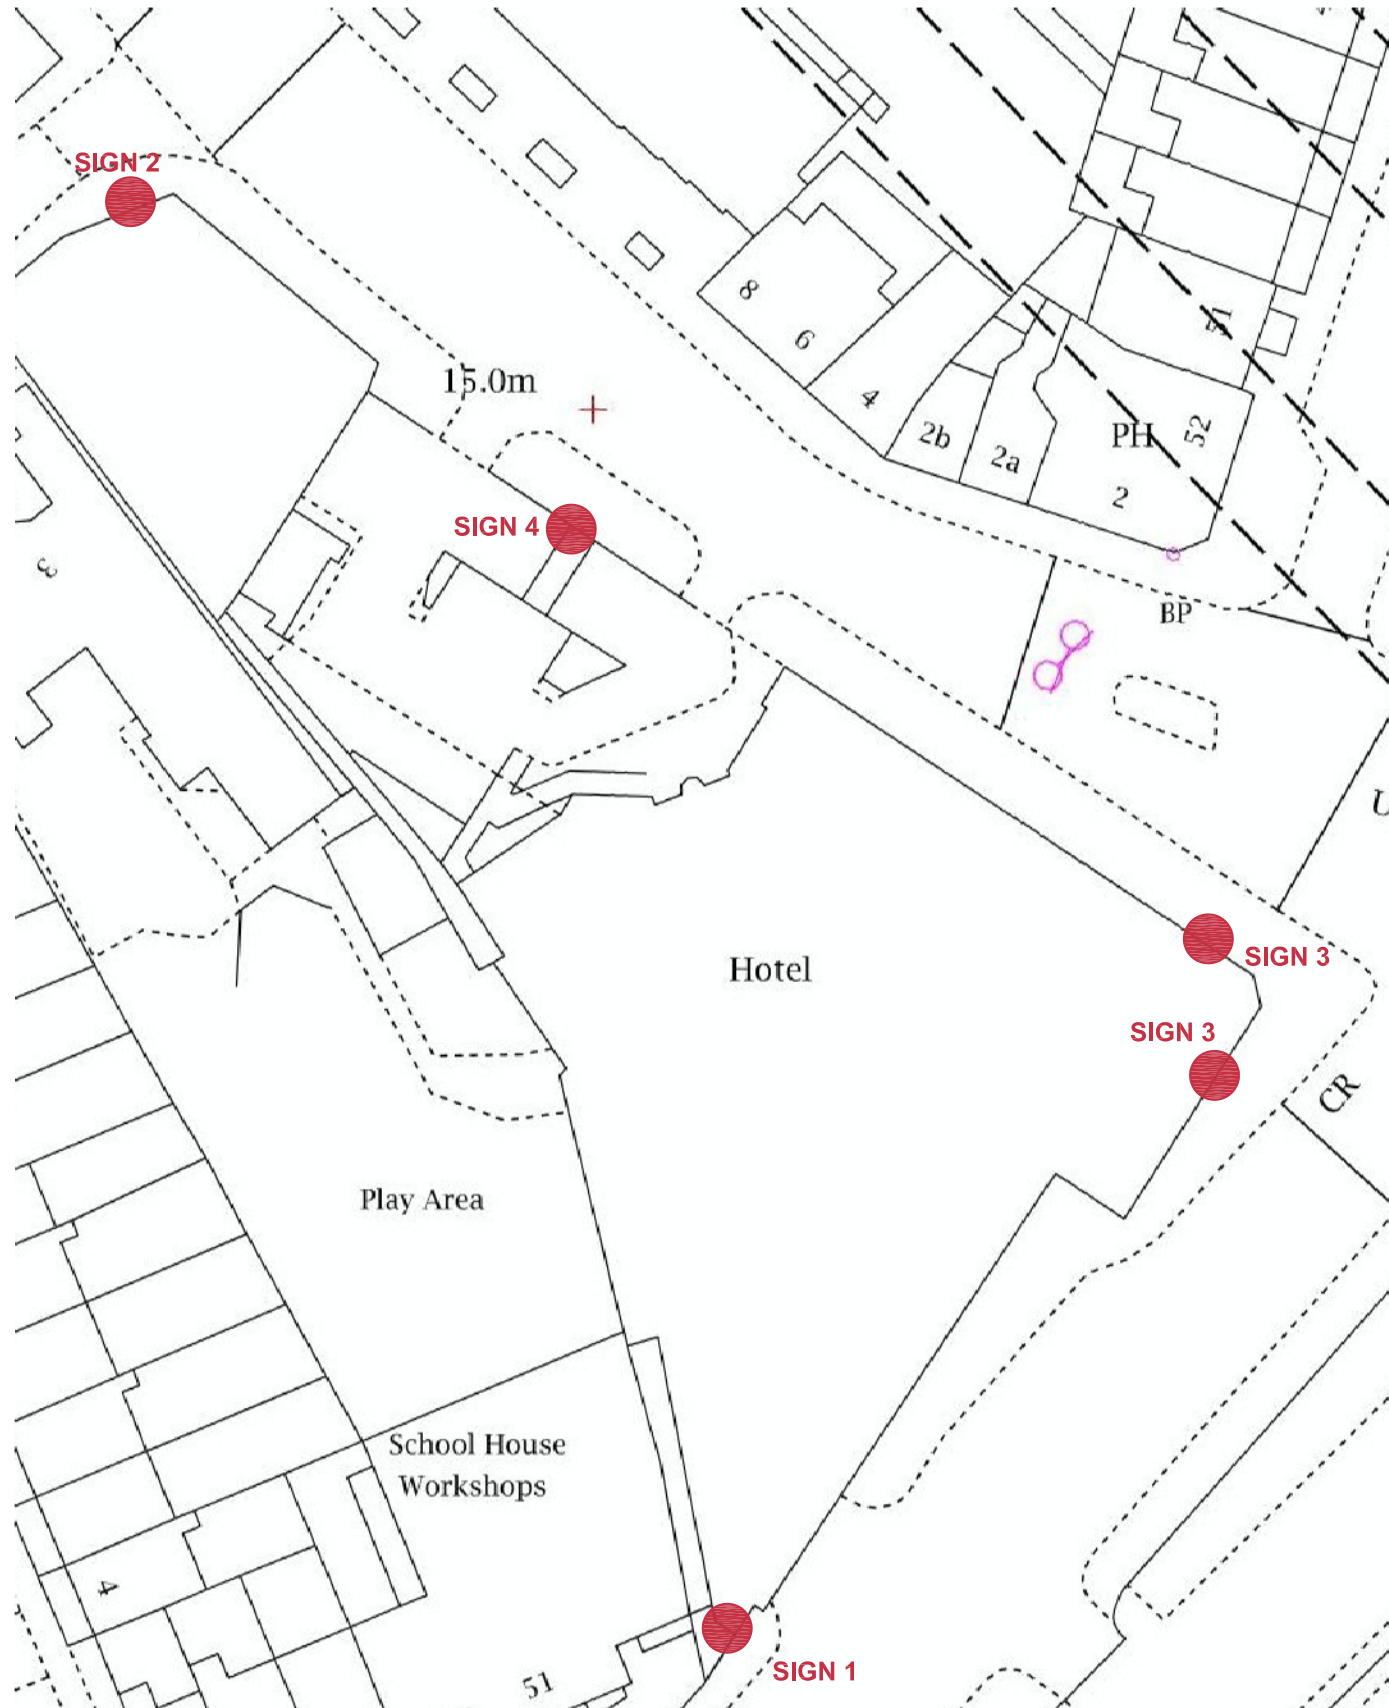

PROPOSED EXTERNAL SIGNAGE LOCATION MAP 1:500