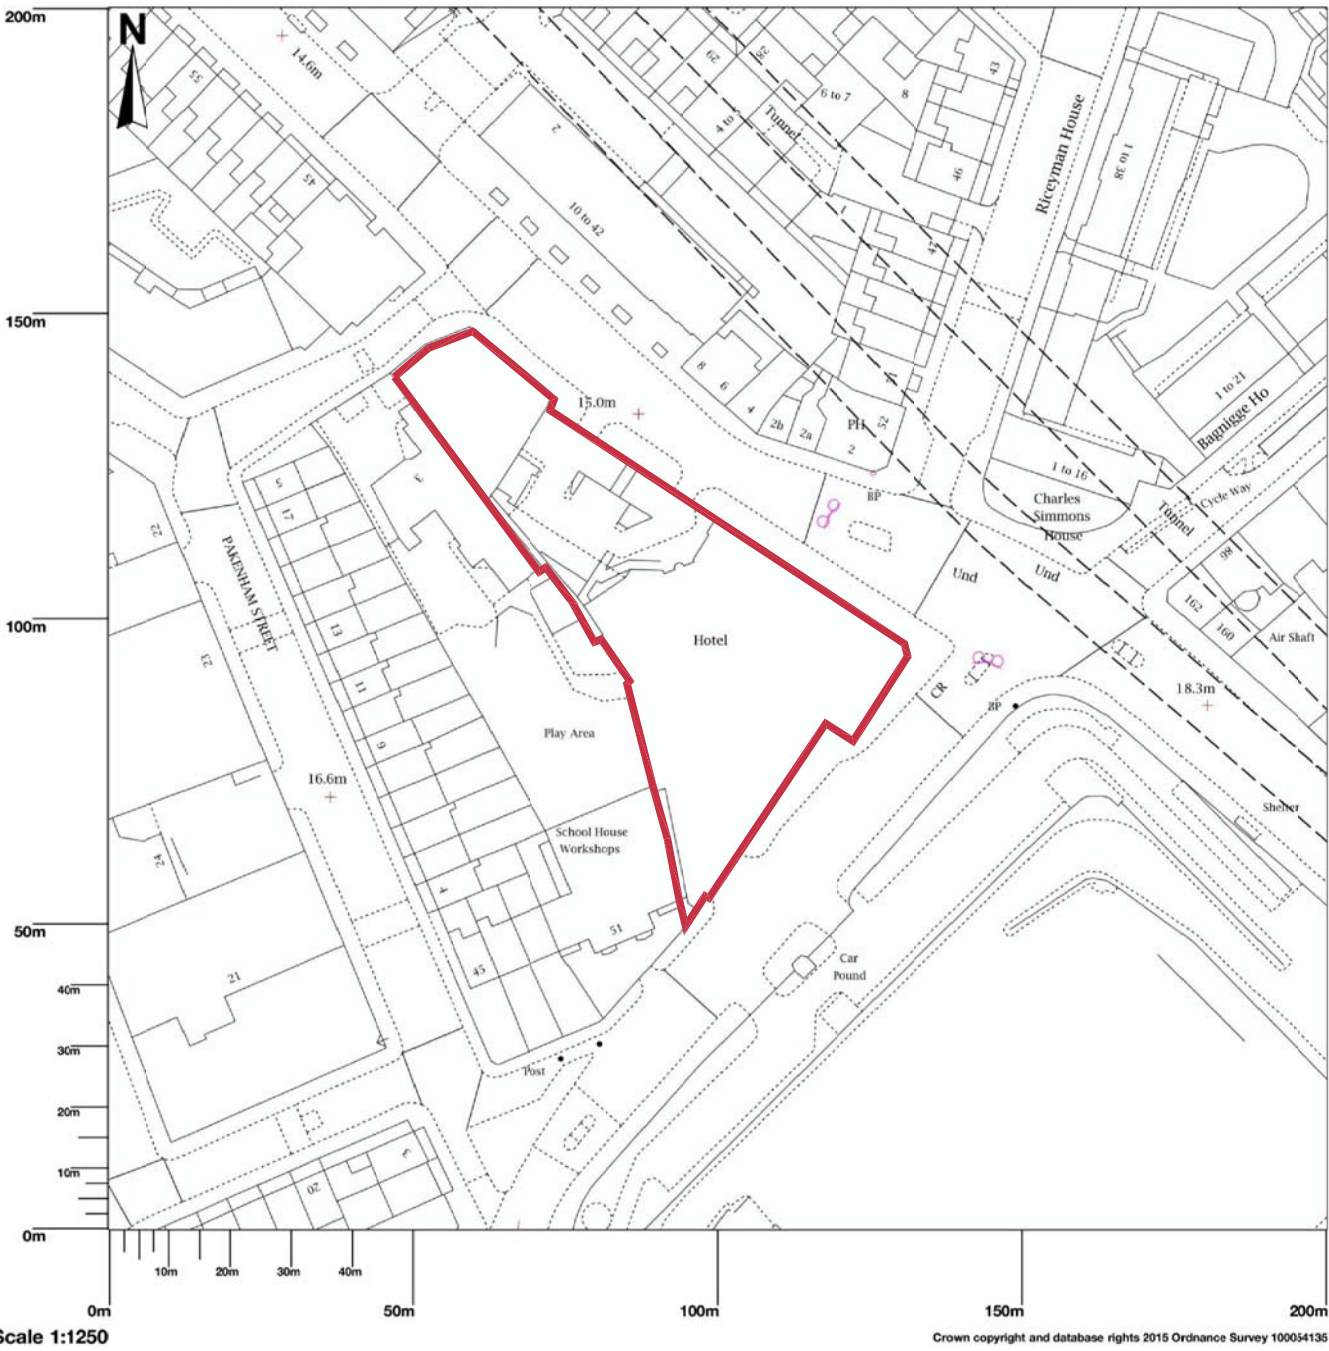

Crowne Plaza Kings Cross - External Signage

Signage Schedule

Client:
Project:
Crowne Plaza Hotel,
Kings Cross

Start Date: 13/09/16
Rev. Number: 2
Rev. Date: 18/09/16
Drawn By: DK

Notes:
Do not scale off drawing

All dimensions to be checked on site prior to installation. Any discrepancies to be reported immediately

SCALE : 1:1250 , 1:500

Drawing Title:
SITE LOCATION MAP
EXTERNAL SIGNAGE
LOCATIONS

inspired signage and architectural creations

T 0845 604 0899
E info@ascotsigns.com
W www.ascotsigns.com

Page Number

SITE LOCATION MAP 1:1250