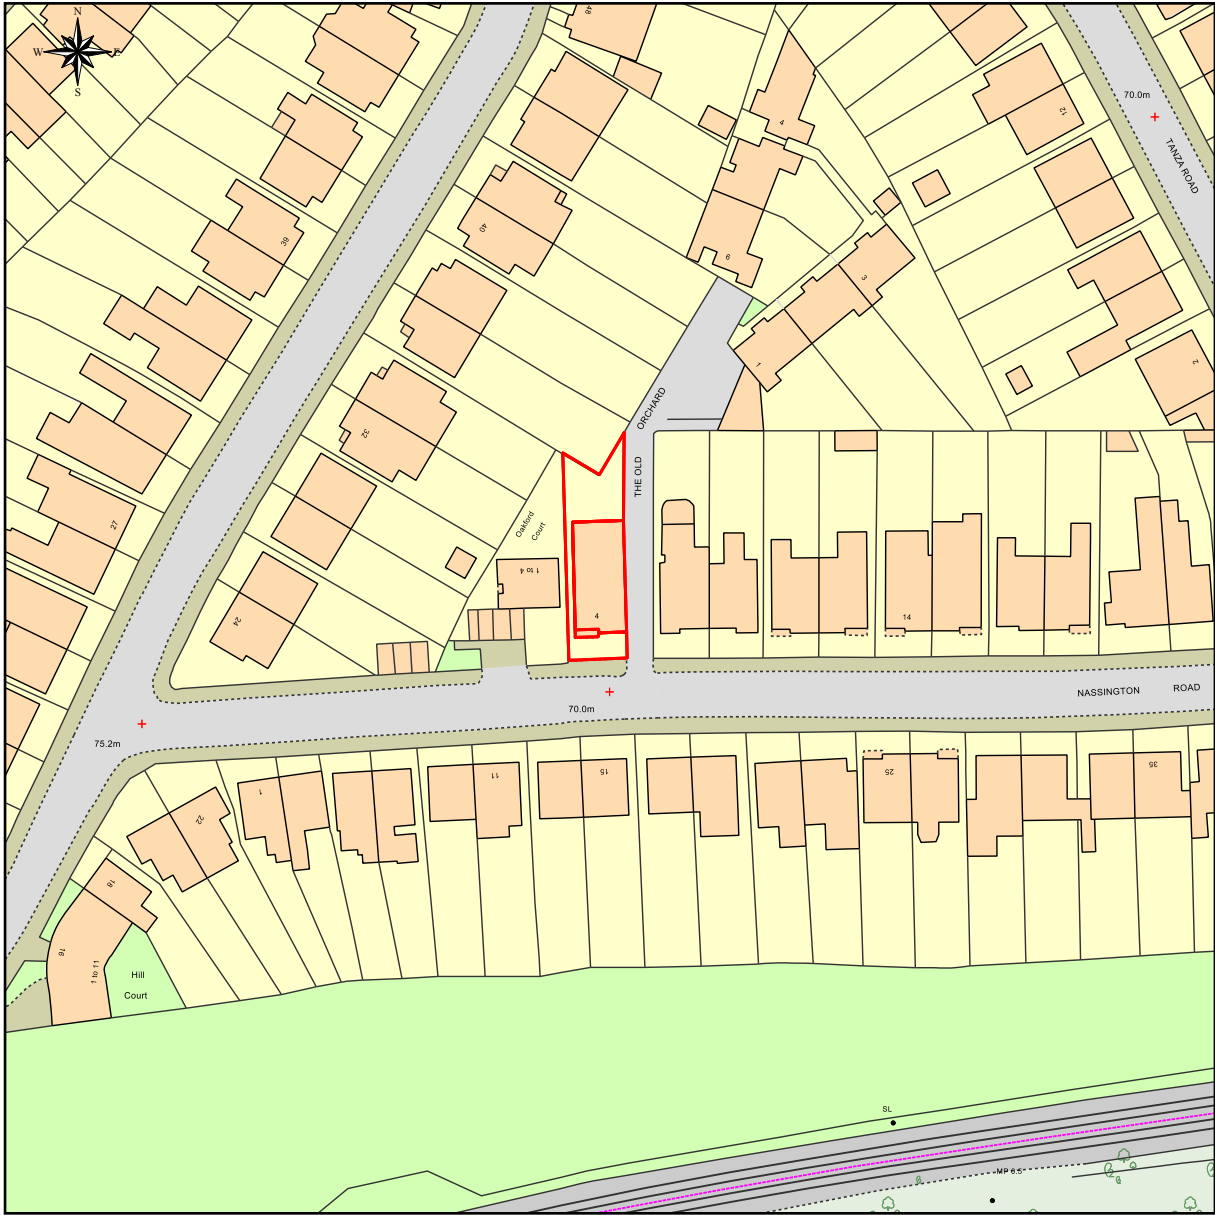

Location Plan of nw3 2ud

This Plan includes the following Licensed Data: OS MasterMap Colour PDF Location Plan by the Ordnance Survey National Geographic Database and incorporating surveyed revision available at the date of production. Reproduction in whole or in part is prohibited without the prior permission of Ordnance Survey. The representation of a road, track or path is no evidence of a right of way. The representation of features, as lines is no evidence of a property boundary. © Crown copyright and database rights, 2016. Ordnance Survey 0100031673

0m 20m 40m 60m 80m 100m

Scale: 1:1250, paper size: A4