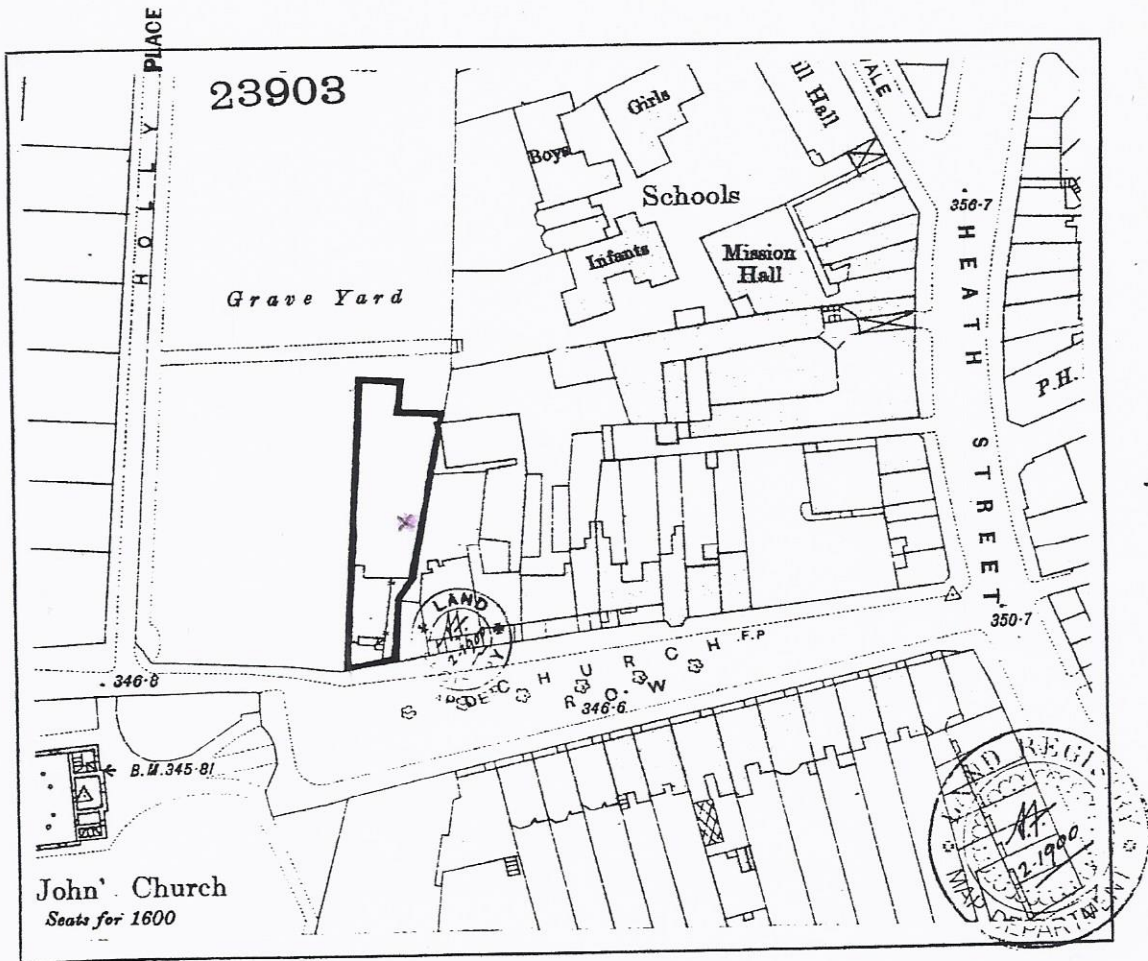

12 CHURCH Row, NW3 6UT

**Land Registry.**

*(Land Transfer Acts 1875 & 1897)*

**DISTRICT—LONDON**

**PARISH— HAMPSTEAD.**

**Title N<sup>o</sup> 23903**

*Ordnance Survey: LONDON Sheet II.99.  
(Edition 1894-96.)*

Scale 88 Feet to One Inch.

\* = the tree

12 CHURCH ROW, NW3 BUT

X = the tree