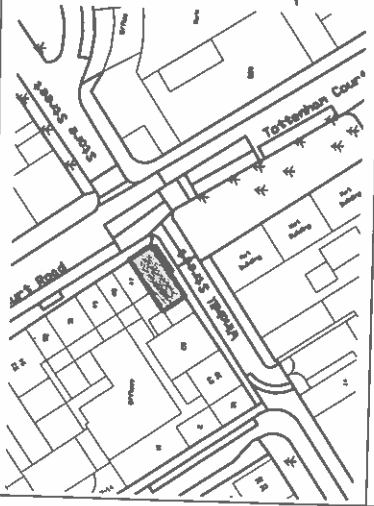

Site Location Plan
(scale 1:1250)

Date **May 2015**
Scale: **1:50 @A3**
Drawing Number: **2326-15-01**
Rev: **B**

The RISING SUN
46 Tottenham Court Road, London, W1

PembrookDesign
Sunny House, Weymouth Road, The Pines, Weymouth, Dorset, DT9 5AN, UK
Tel: 01792 532888, Fax: 01792 433889

updated plan 22.9.15