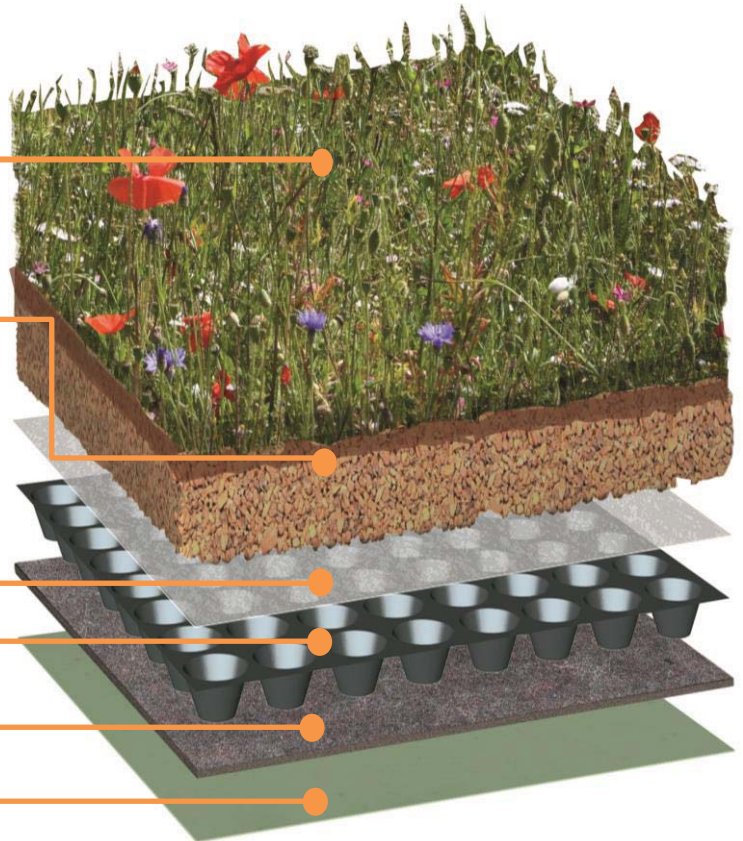

TECHNICAL SYSTEM SUMMARY

WILDFLOWER BLANKET SYSTEM

EXTENSIVE GREEN ROOF SOLUTION

This lightweight biodiverse green roof vegetation blanket provides instant greening of a roof with a mixture of 24 species of wildflowers. A comprehensive range of guarantees are available for this system.

Wildflower Blanket XF118 includes 24 species of wildflower and herbs incorporated into the blanket. Selected species can be chosen to suit the project and location.

Bauder Biodiverse Substrate is a lightweight growing material that is manufactured to meet FLL guidelines.

Bauder Filter Fleece is a filtration layer that prevents substrate fines from washing into the drainage and water storage layer.

DSE 20 is a lightweight 20mm thick multi-functional water storage and drainage layer

Bauder FSM600 Protection Mat is a polyester and polypropylene fibre mix protection layer.

Bauder PE Foil Separation Layer is a polyethylene foil separation and slip layer manufactured from recycled granules.