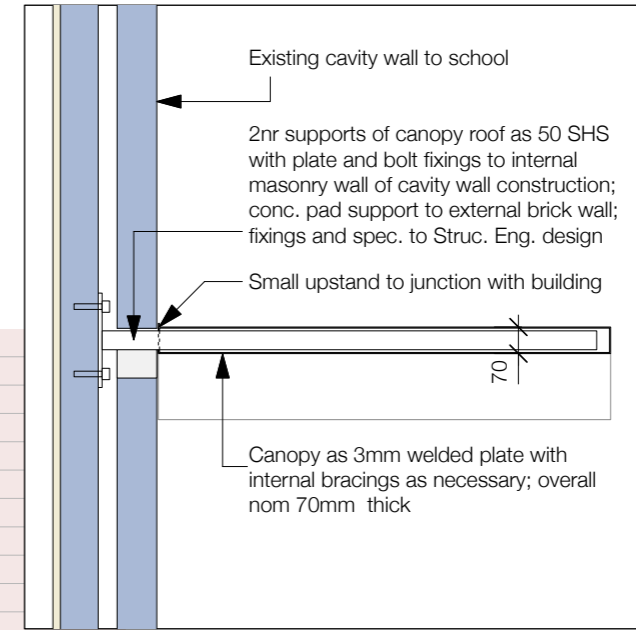

REVISIONS	Date	Inl	Chk'd
A	17-06-16	NB	

Soffit lighting

Plan View
Scale 1:20

Section AA
Scale 1:20

GF Entry Door Canopy Elevation
Scale 1:20