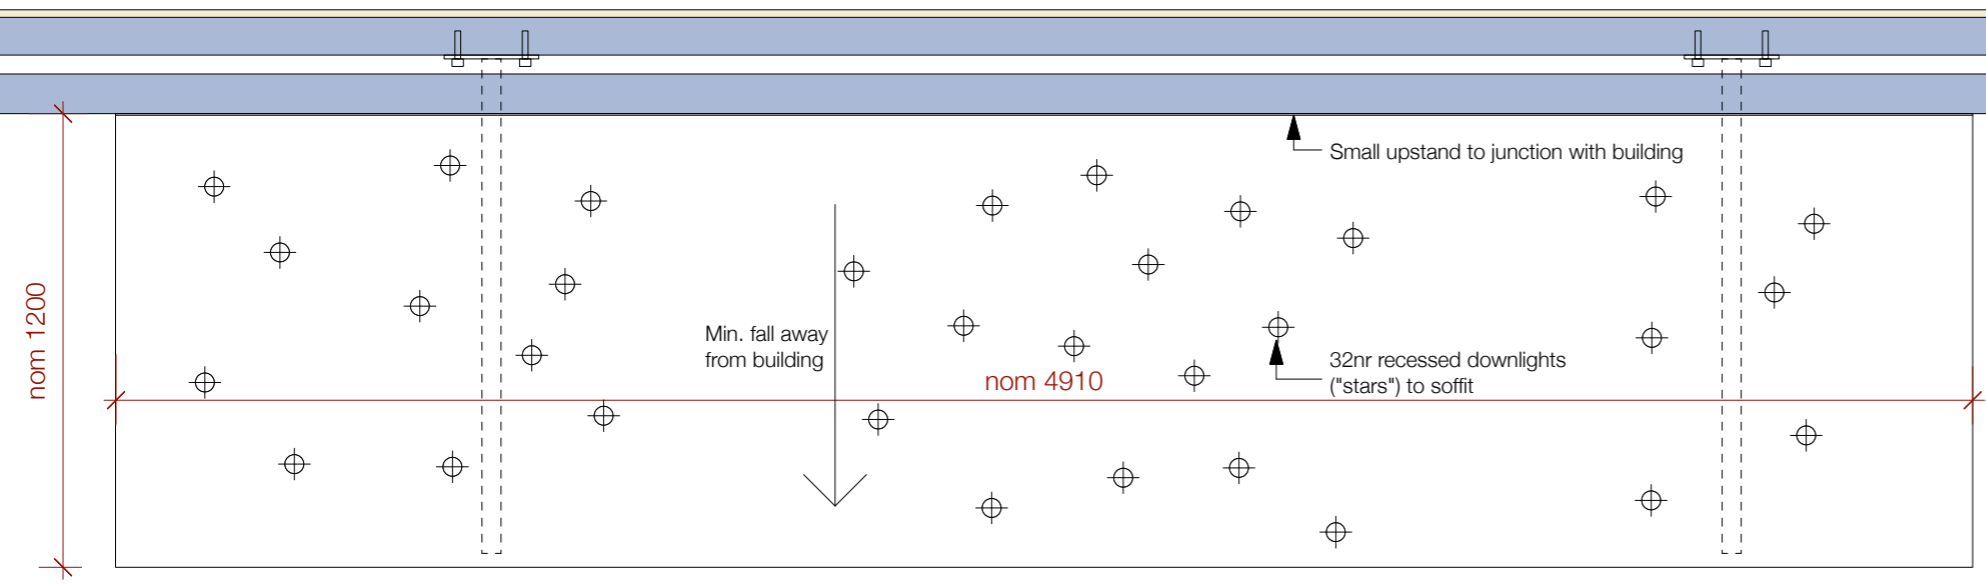

REVISIONS	Date	Inl	Chk'd
A	17-06-16	NB	

Soffit lighting

Plan View
Scale 1:20

Section AA
Scale 1:20

GF Entry Door Canopy Elevation
Scale 1:20