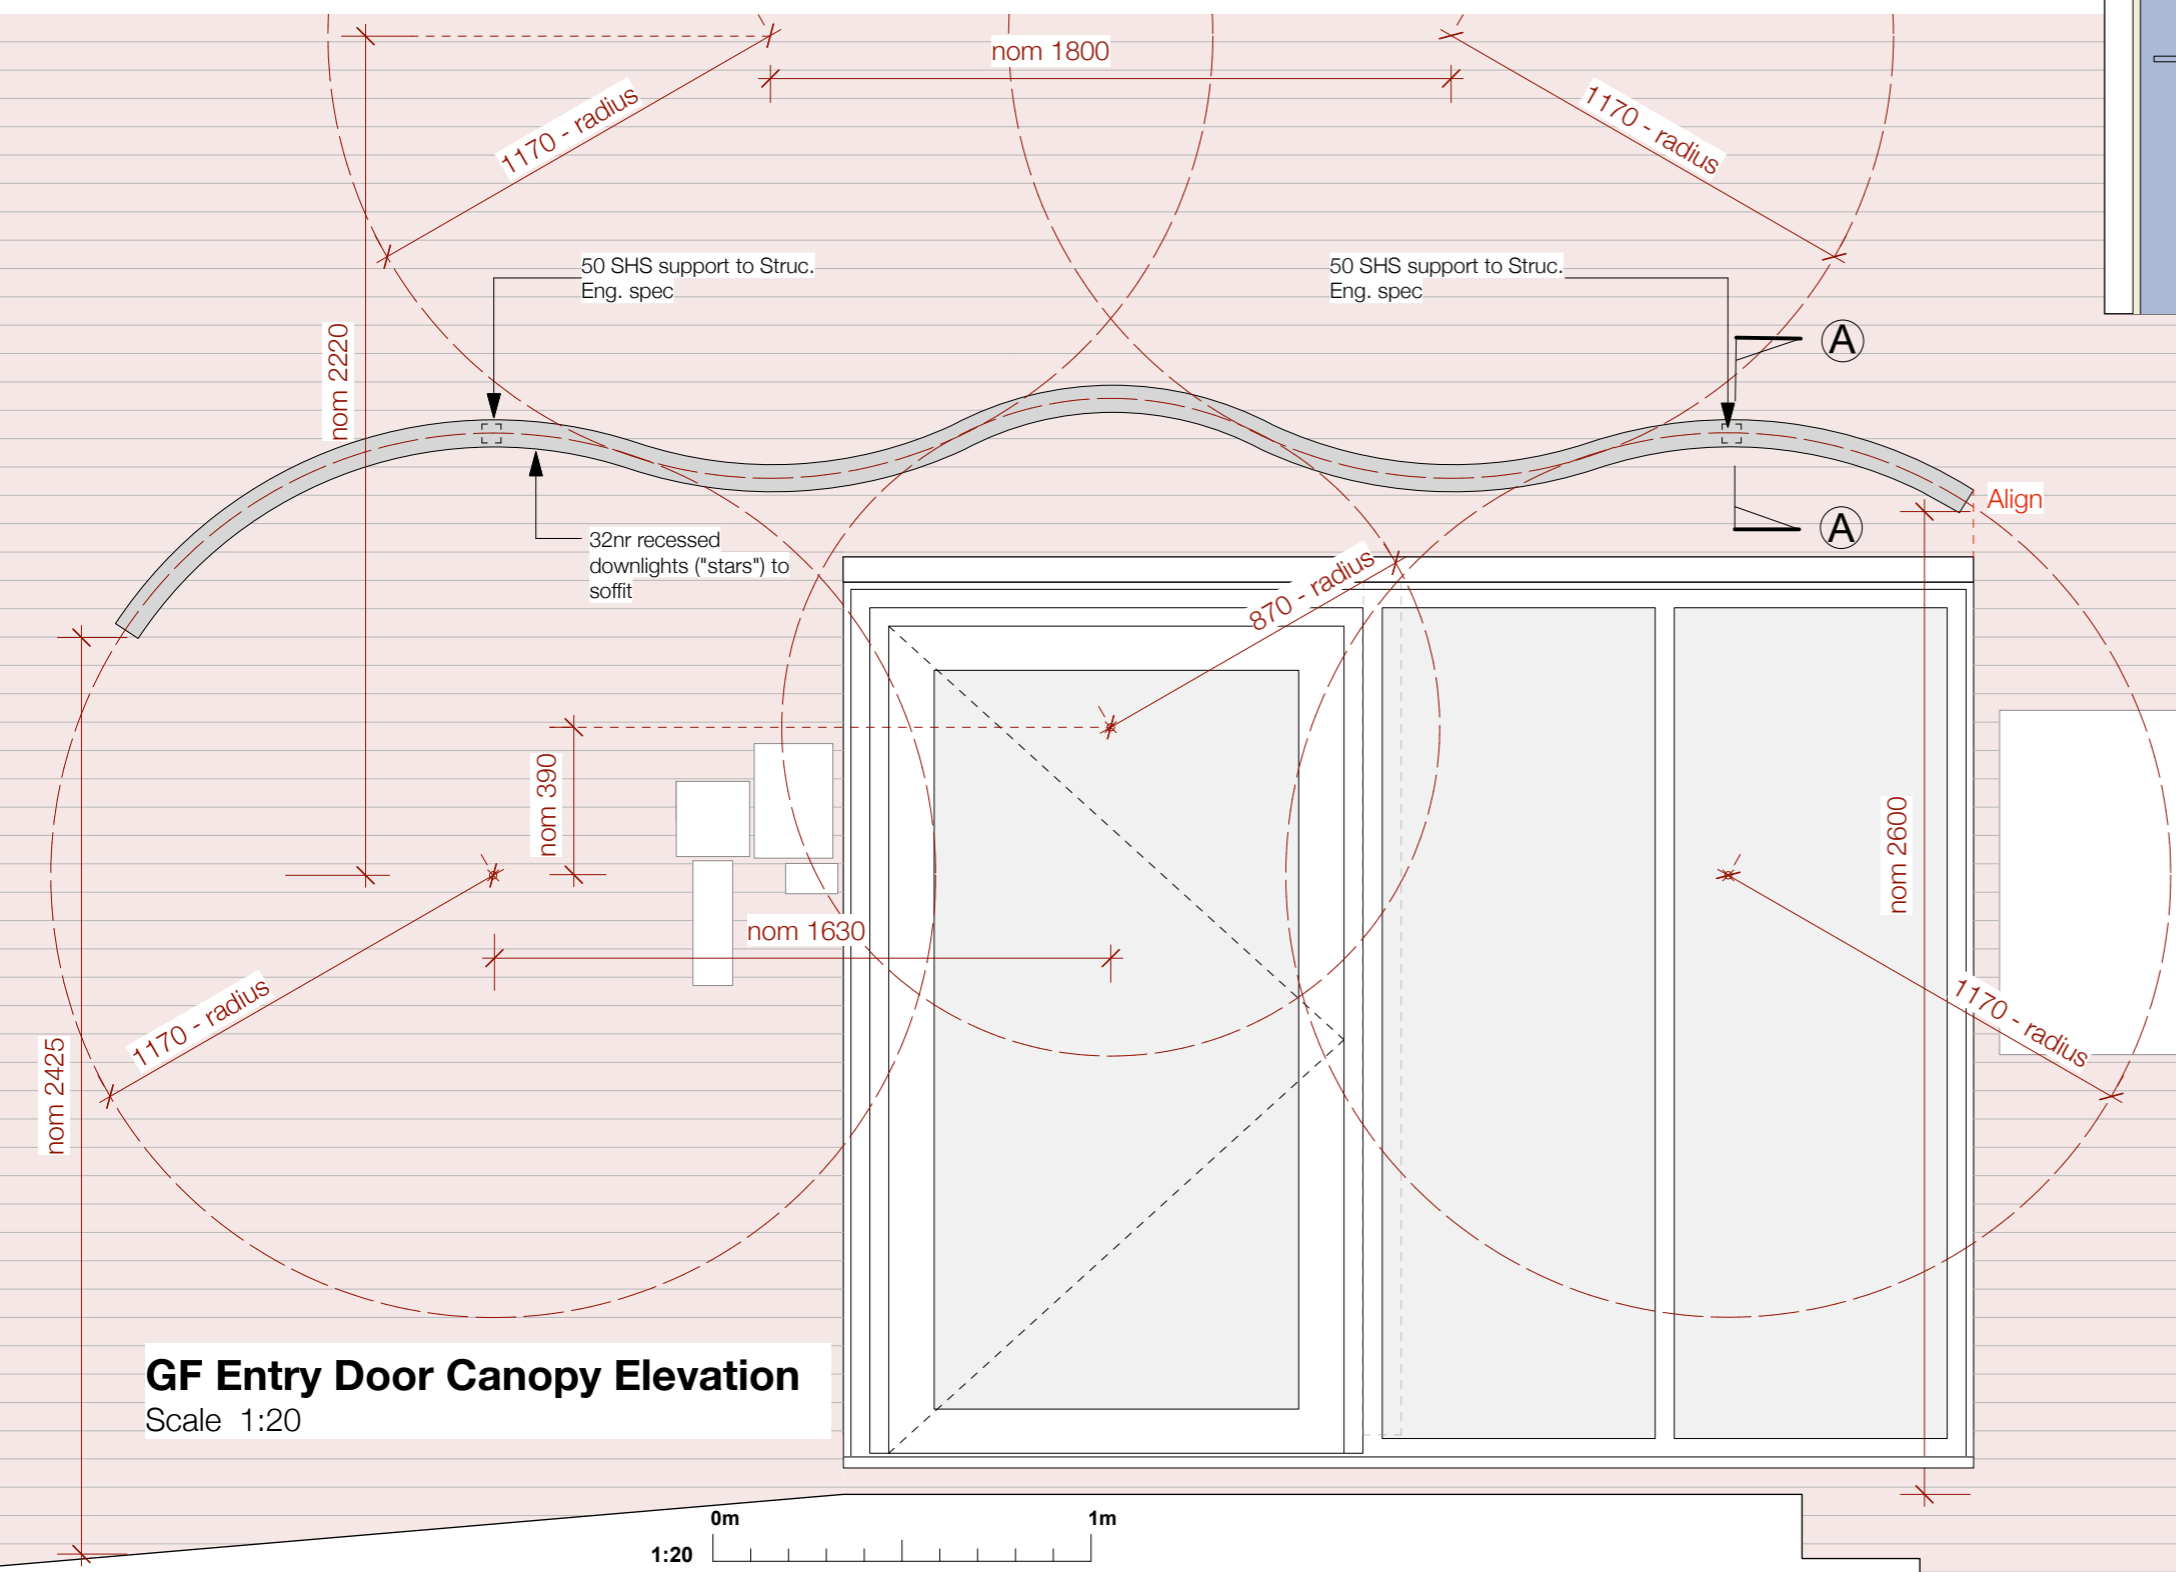

REVISIONS	Date	Inl	Chk'd
A	17-06-16	NB	

Soffit lighting

Plan View
Scale 1:20

Section AA
Scale 1:20

GF Entry Door Canopy Elevation
Scale 1:20