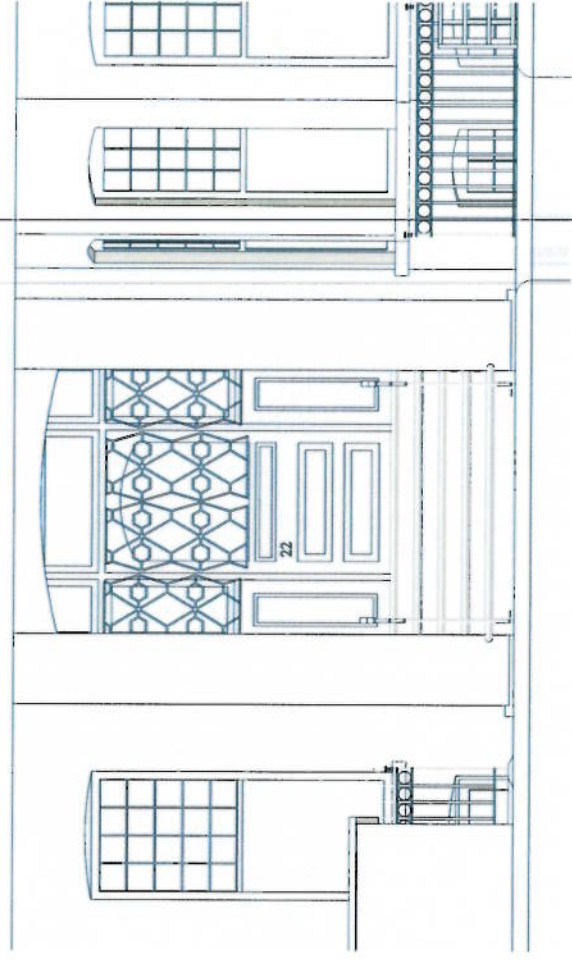

Trellis  
with iron

Trellis  
with iron

Before

After

22 Wedderburn Road (draft v2.0)

22 Wedderburn Road

NO.	REVISIONS
1	ISSUE
2	
3	
4	
5	
6	
7	
8	
9	
10	

10

V

Above: Close board gate with trellis  
 Below: Bike storage, hidden by existing hedge when viewed from street

*application  
 w/ trellis*

Above: New sawn stone steps, 50mm thick, bullnose edge. Treads deeper than existing  
 Uplights on path and side lights in house wall.  
 Below: Decorative grill over glass panels