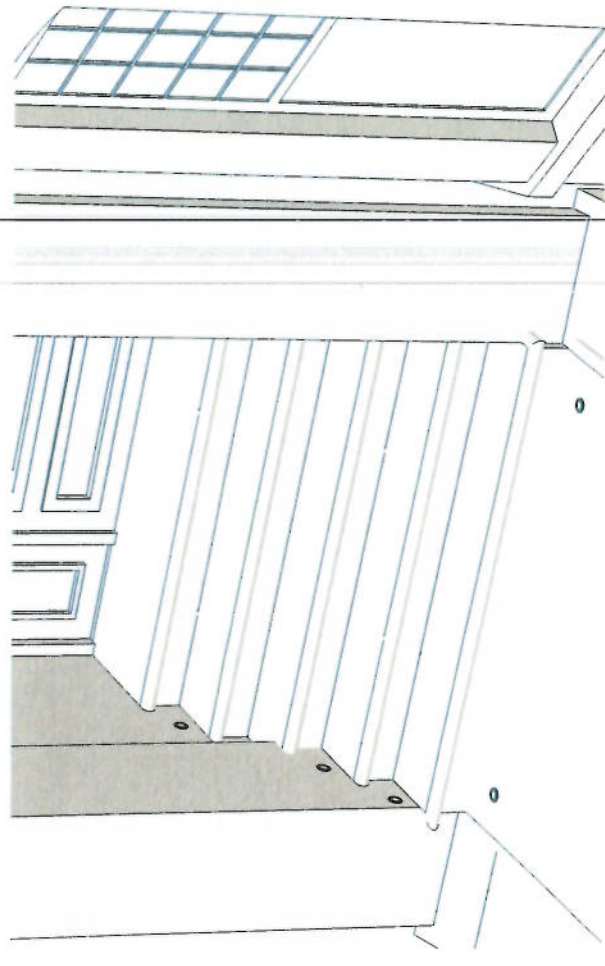

Trellis  
with iron

Trellis  
with iron

Before

After

22 Wedderburn Road (draft v2.0)

22 Wedderburn Road

NO.	REVISIONS
1	ISSUE
2	
3	
4	
5	
6	
7	
8	
9	
10	

10

V

Above: Close board gate with trellis  
 Below: Bike storage, hidden by existing hedge when viewed from street

*application  
 w/ trellis*

Above: New sawn stone steps, 50mm thick, bullnose edge. Treads deeper than existing  
 Uplights on path and side lights in house wall.  
 Below: Decorative grill over glass panels