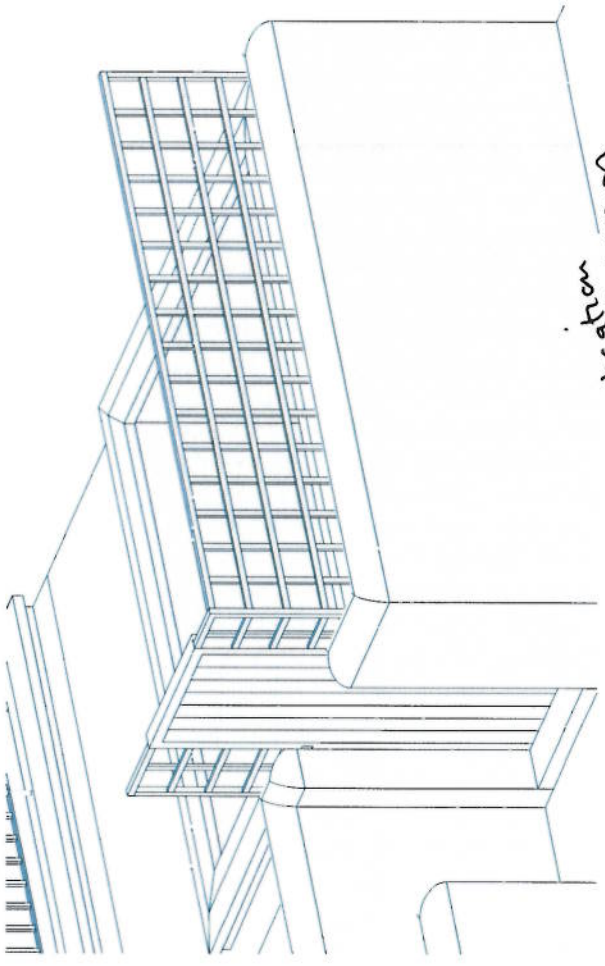

Trellis  
with iron

Trellis  
with iron

Before

After

22 Wedderburn Road (draft v2.0)

22 Wedderburn Road

NO.	REVISIONS
1	ISSUE
2	
3	
4	
5	
6	
7	
8	
9	
10	

10

V

Above: Close board gate with trellis  
 Below: Bike storage, hidden by existing hedge when viewed from street

*application  
 w/ trellis*

Above: New sawn stone steps, 50mm thick, bullnose edge. Treads deeper than existing  
 Uplights on path and side lights in house wall.  
 Below: Decorative grill over glass panels