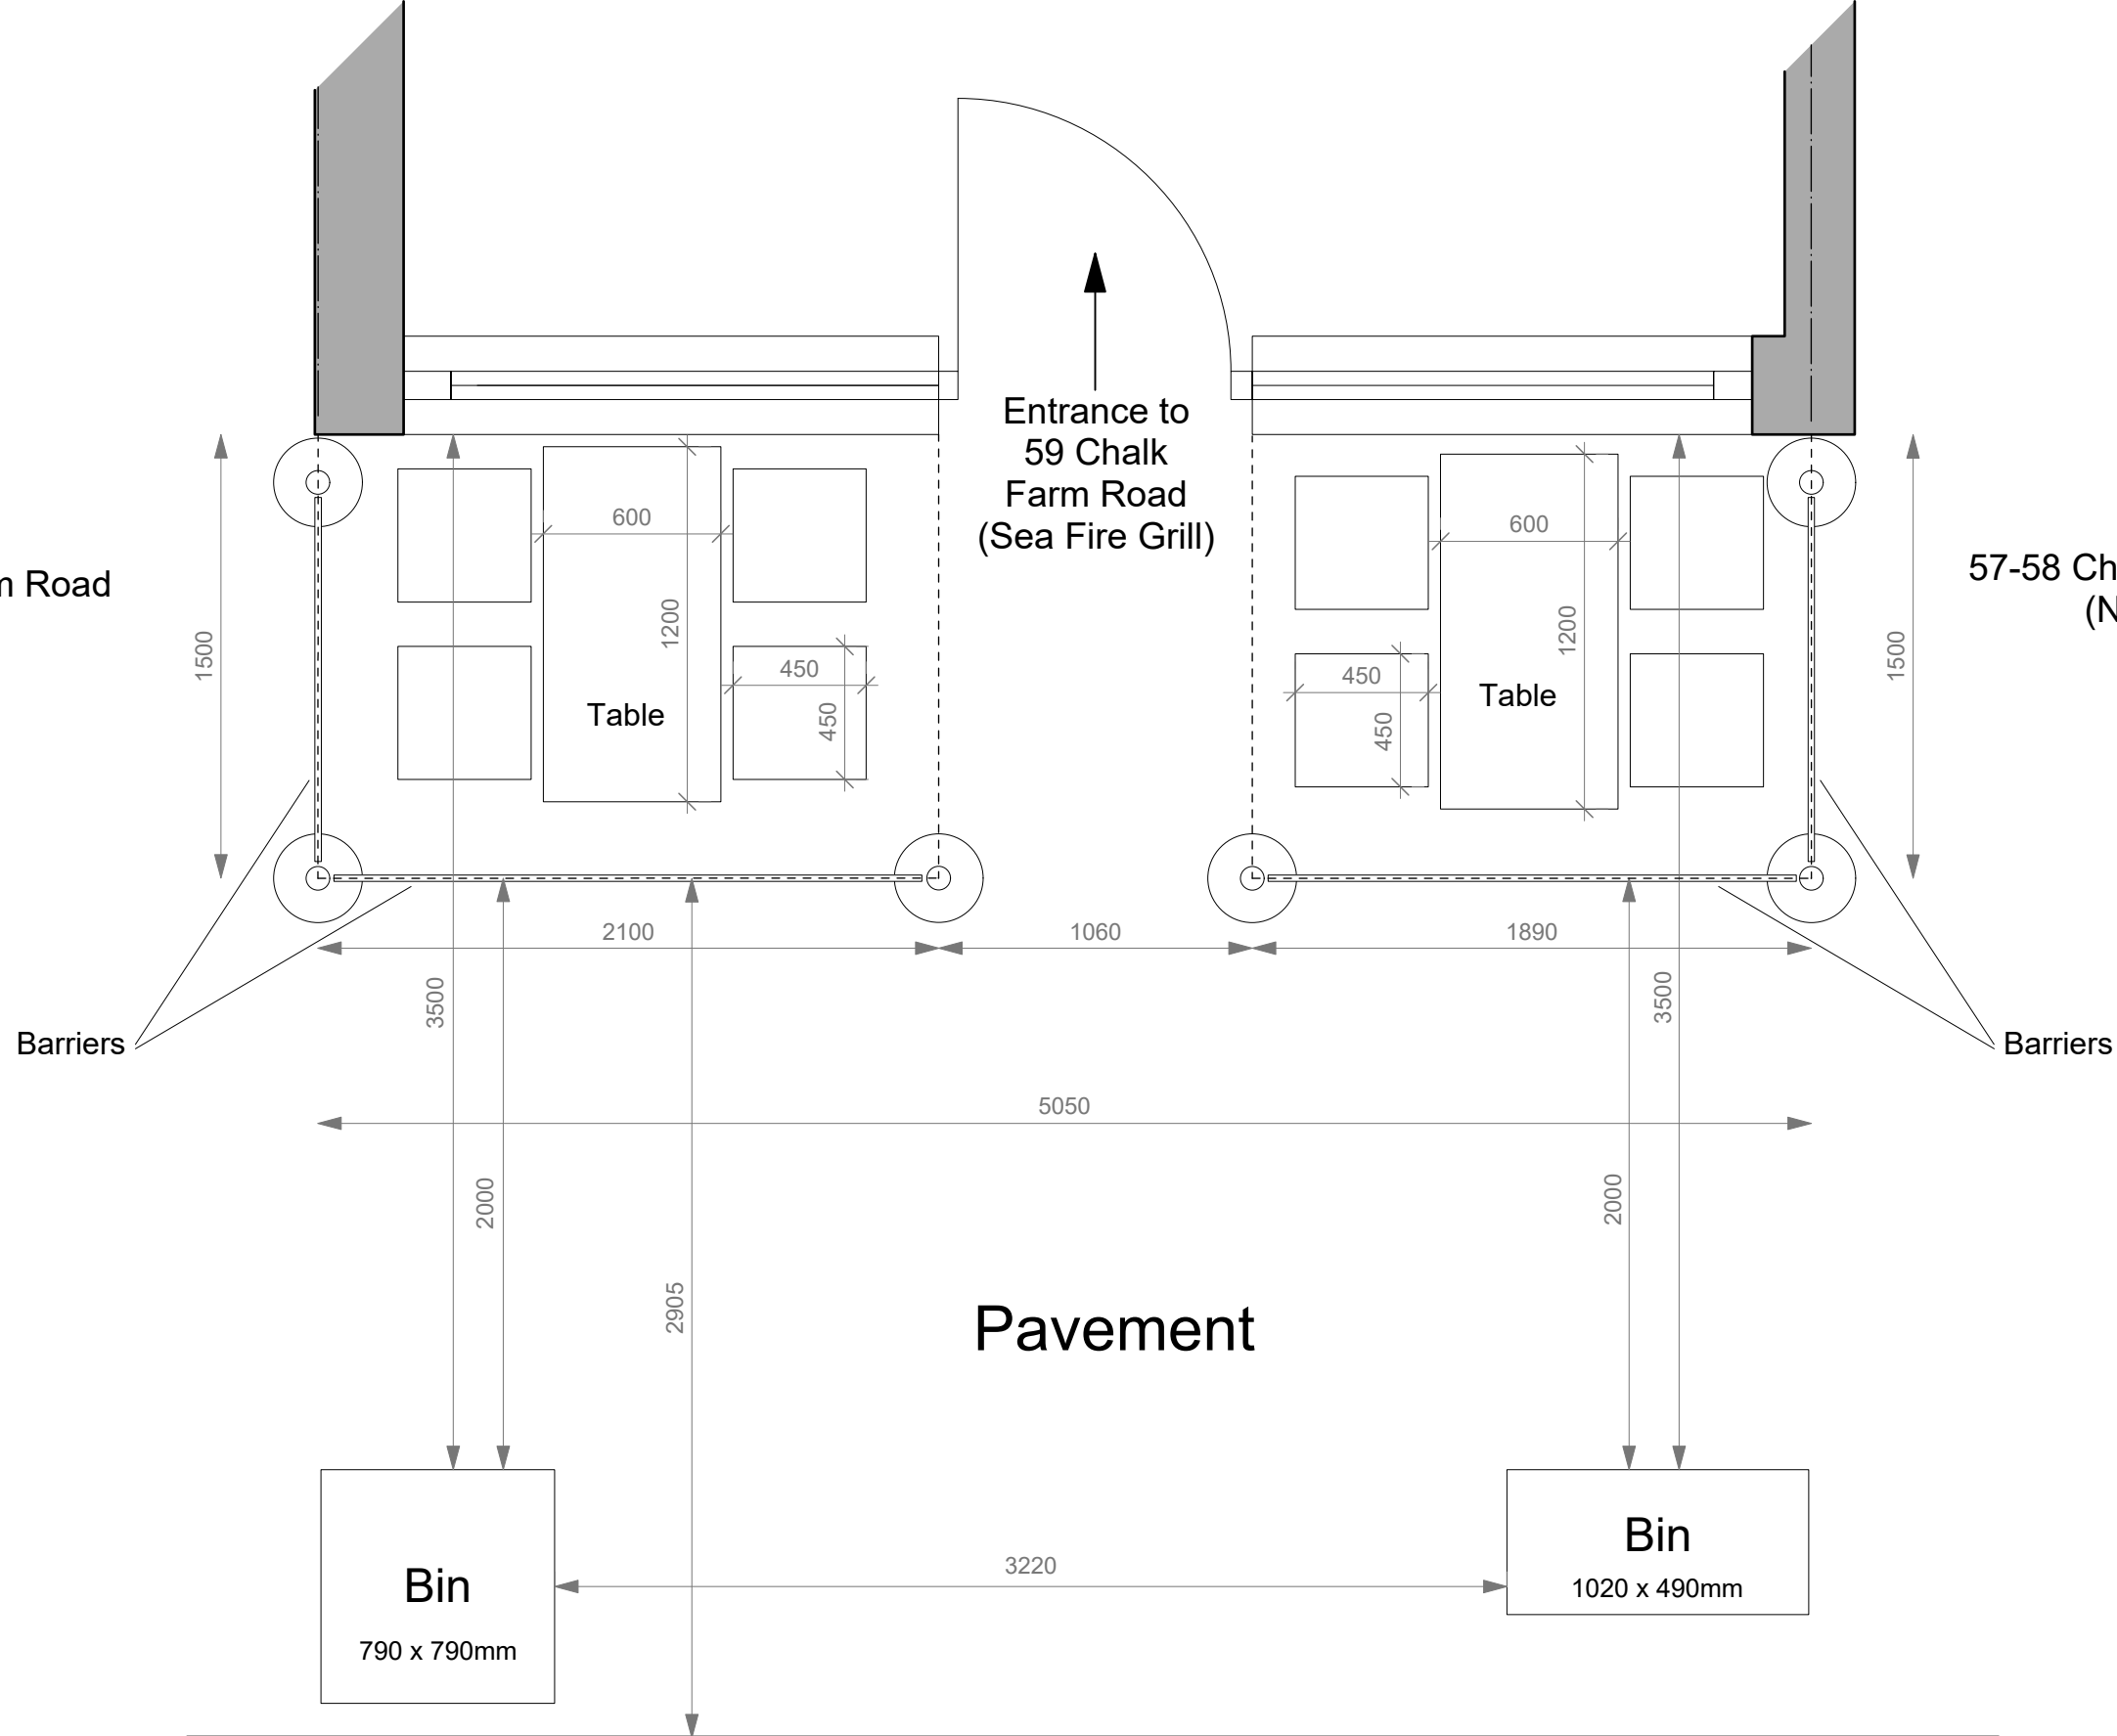

60 Chalk Farm Road

57-58 Chalk Farm Road
(Nando's)

Entrance to
59 Chalk
Farm Road
(Sea Fire Grill)

Metres

Chalk Farm Road

	Do not scale from this drawing. All dimensions must be checked on site by the contractors. All dimensions in millimetres unless otherwise stated.	Key - - - - - Area to be occupied by Amenities - - - - - Party Wall Line	Project Title: 59 Chalk Farm Road, London NW1 8AN		Drawing Title: Pavement Seating Proposed		Issue Date: 15.09.2016	
			Client Name: Kamal Hussin, Sea Fire Grill Ltd		Scale: 1:25 at A3		Drawing Name: 59 Chalk Farm Road - 007	