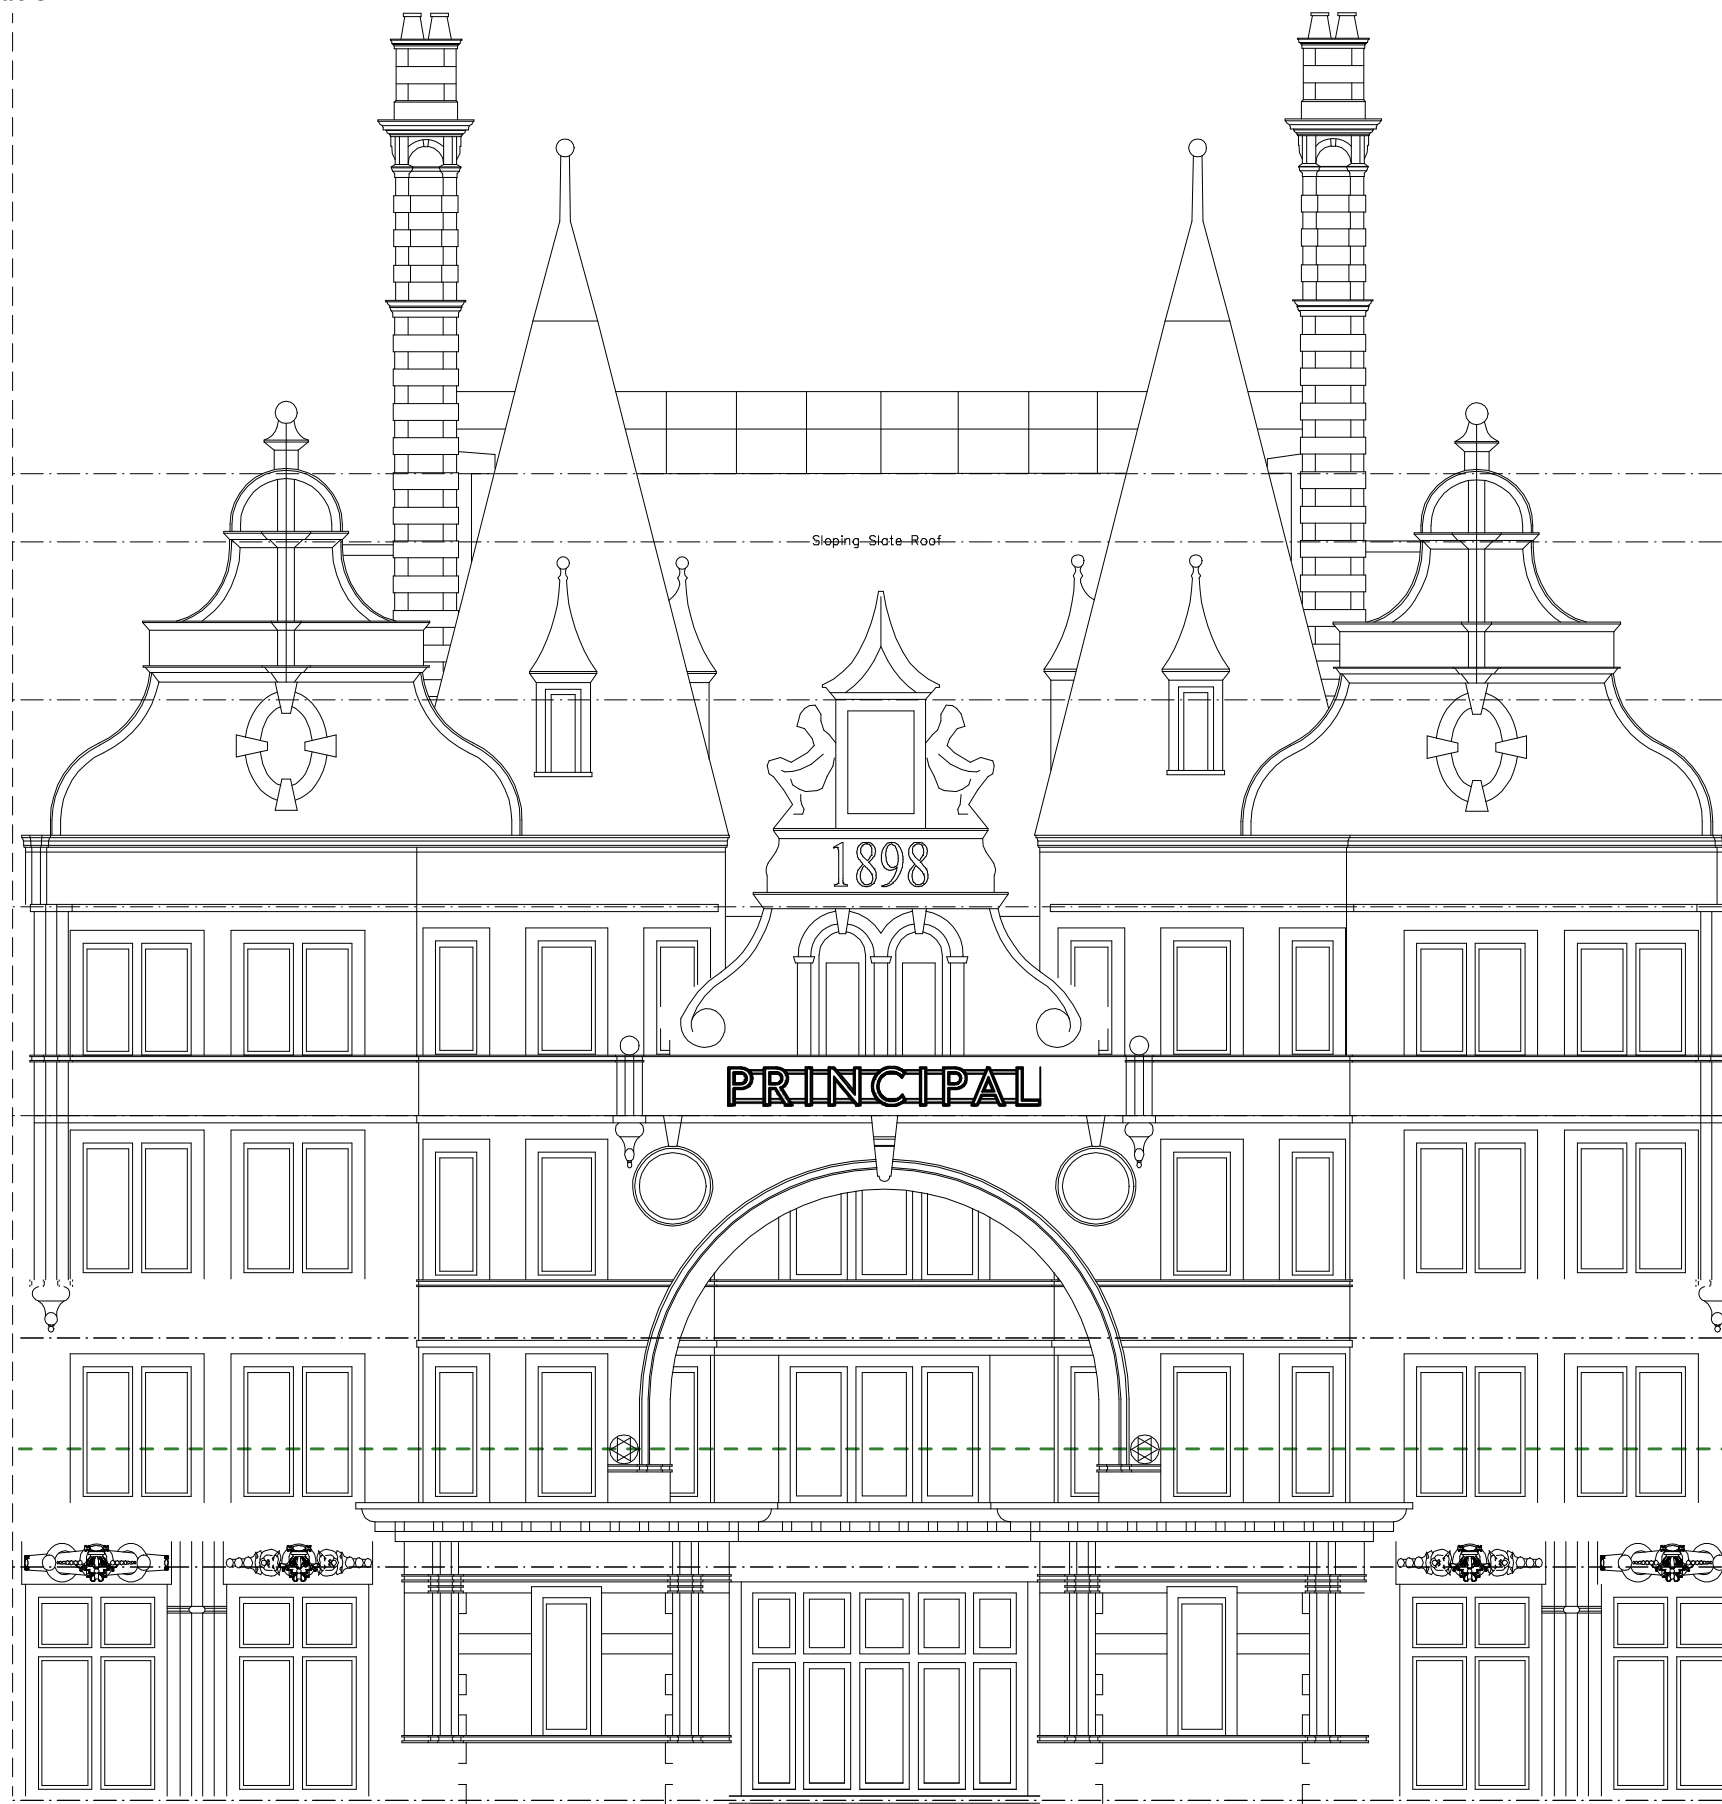

Drawing E - Proposed West Elevation

STARWOOD CAPITAL

Hotel Russel

Sch 9912

Ref 8

Type Illuminated

Loc EXTERNAL

Rev 05/09/2016

Drn WB

DIMENSIONS IN MILLIMETRES

Scale 1 : 107

© RIVERMEADE SIGNS 2015

Tel: +44 (0)20 8896 6900 • E-mail: sales@rivermeade.com

**Rivermeade Signs**