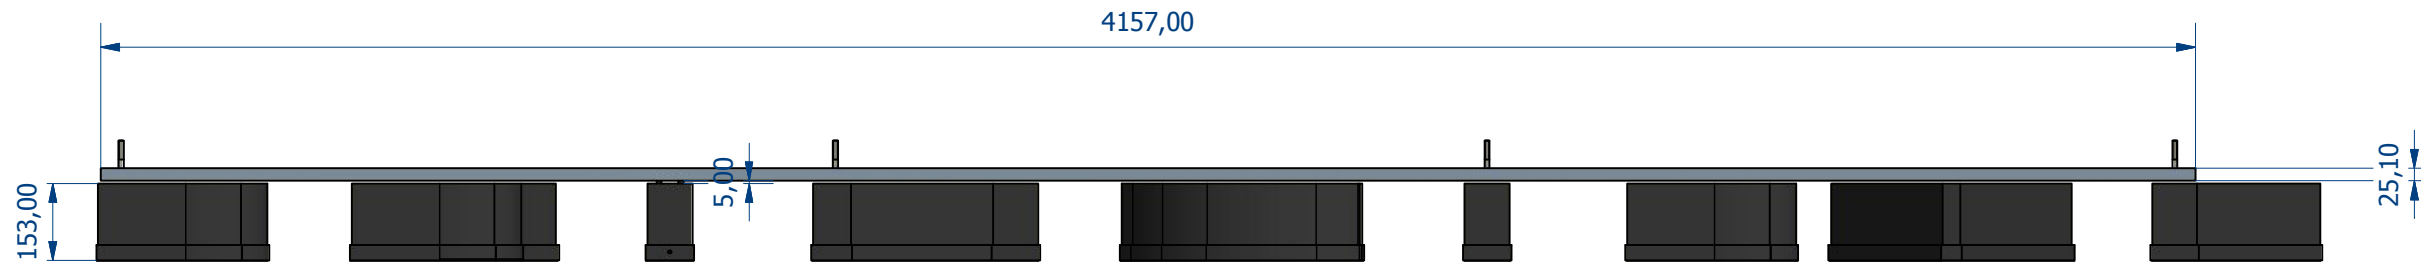

DRAWING D - PROPOSED LETTERING

STARWOOD CAPITAL	
Hotel Russel	
Sch	9912
Ref	8
Type	High Level Sign
Loc	EXTERNAL
Rev	05/09/2016
Drn	WB
DIMENSIONS IN MILLIMETRES	
Scale	
© RIVERMEADE SIGNS 2015	
Tel: +44 (0)20 8896 6900 • E-mail: sales@rivermeade.com	

**Rivermeade Signs**

A-A ( 1 : 4 )

STARWOOD CAPITAL

Hotel Russel

Sch 9912

Ref 8

Type Illuminated

Loc EXTERNAL

Rev 05/09/2016

Drn WB

DIMENSIONS IN MILLIMETRES

Scale 1 : 107

© RIVERMEADE SIGNS 2015

Tel: +44 (0)20 8896 6900 • E-mail: sales@rivermeade.com

**Rivermeade Signs**