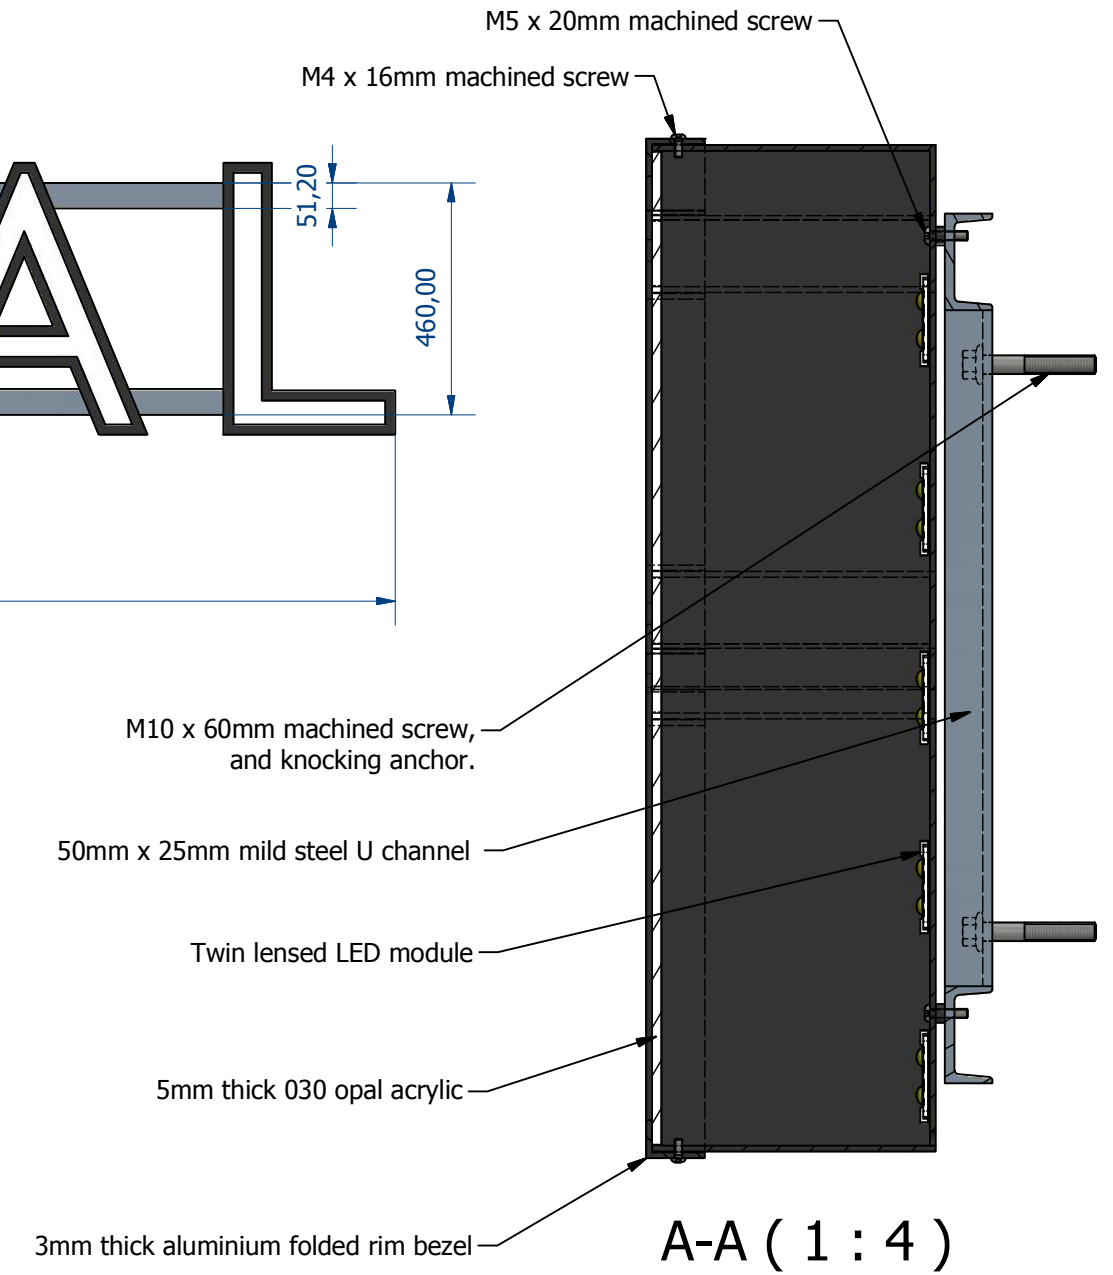

DRAWING D - PROPOSED LETTERING

STARWOOD CAPITAL	
Hotel Russel	
Sch	9912
Ref	8
Type	High Level Sign
Loc	EXTERNAL
Rev	05/09/2016
Drn	WB
DIMENSIONS IN MILLIMETRES	
Scale	
© RIVERMEADE SIGNS 2015	
Tel: +44 (0)20 8896 6900 • E-mail: sales@rivermeade.com	

**Rivermeade Signs**

A-A ( 1 : 4 )

STARWOOD CAPITAL

Hotel Russel

Sch 9912

Ref 8

Type Illuminated

Loc EXTERNAL

Rev 05/09/2016

Drn WB

DIMENSIONS IN MILLIMETRES

Scale 1 : 107

© RIVERMEADE SIGNS 2015

Tel: +44 (0)20 8896 6900 • E-mail: sales@rivermeade.com

**Rivermeade Signs**