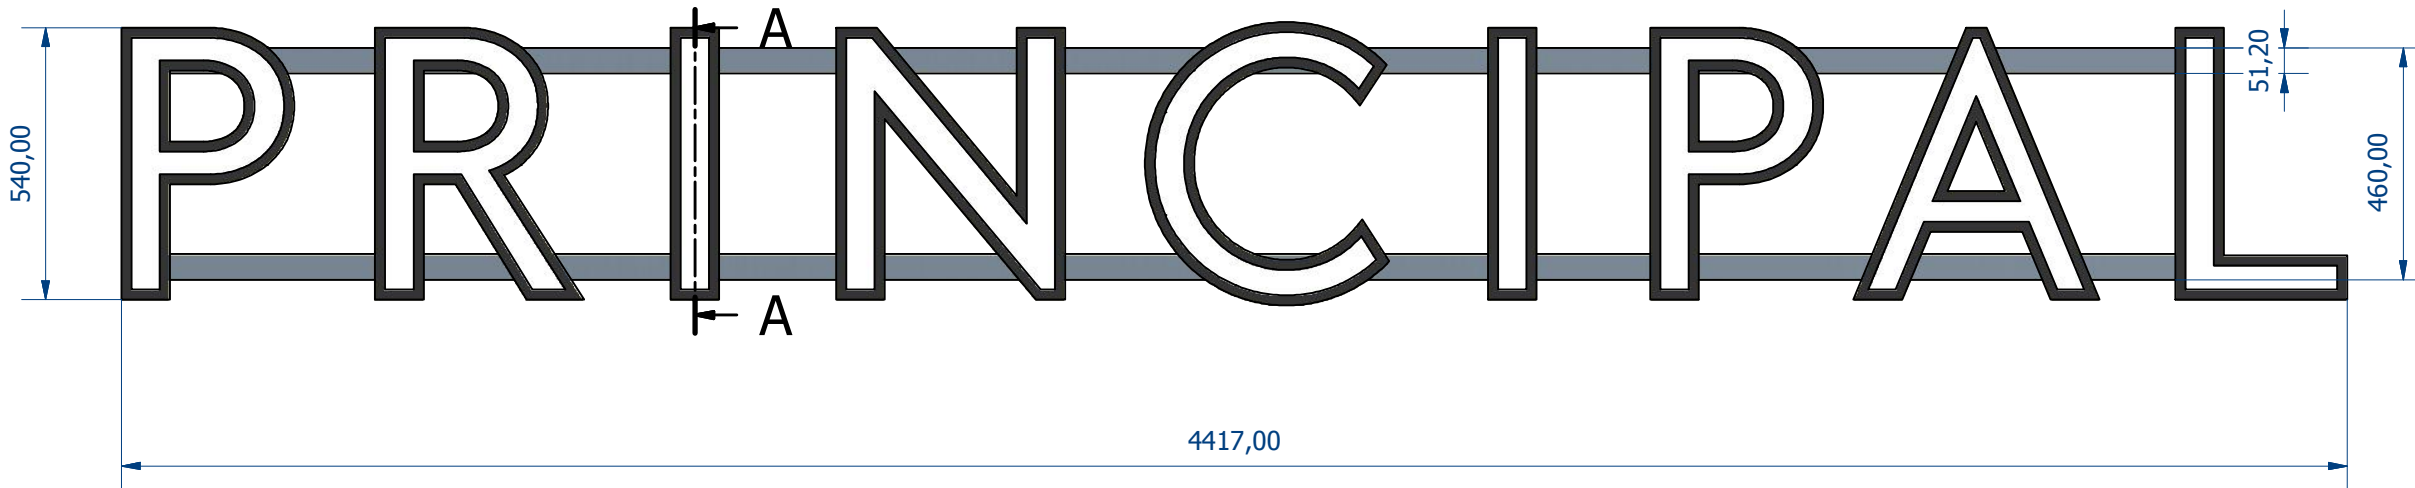

DRAWING D - PROPOSED LETTERING

STARWOOD CAPITAL	
Hotel Russel	
Sch	9912
Ref	8
Type	High Level Sign
Loc	EXTERNAL
Rev	05/09/2016
Drn	WB
DIMENSIONS IN MILLIMETRES	
Scale	
© RIVERMEADE SIGNS 2015	
Tel: +44 (0)20 8896 6900 • E-mail: sales@rivermeade.com	

**Rivermeade Signs**

A-A ( 1 : 4 )

STARWOOD CAPITAL

Hotel Russel

Sch 9912

Ref 8

Type Illuminated

Loc EXTERNAL

Rev 05/09/2016

Drn WB

DIMENSIONS IN MILLIMETRES

Scale 1 : 107

© RIVERMEADE SIGNS 2015

Tel: +44 (0)20 8896 6900 • E-mail: sales@rivermeade.com

**Rivermeade Signs**