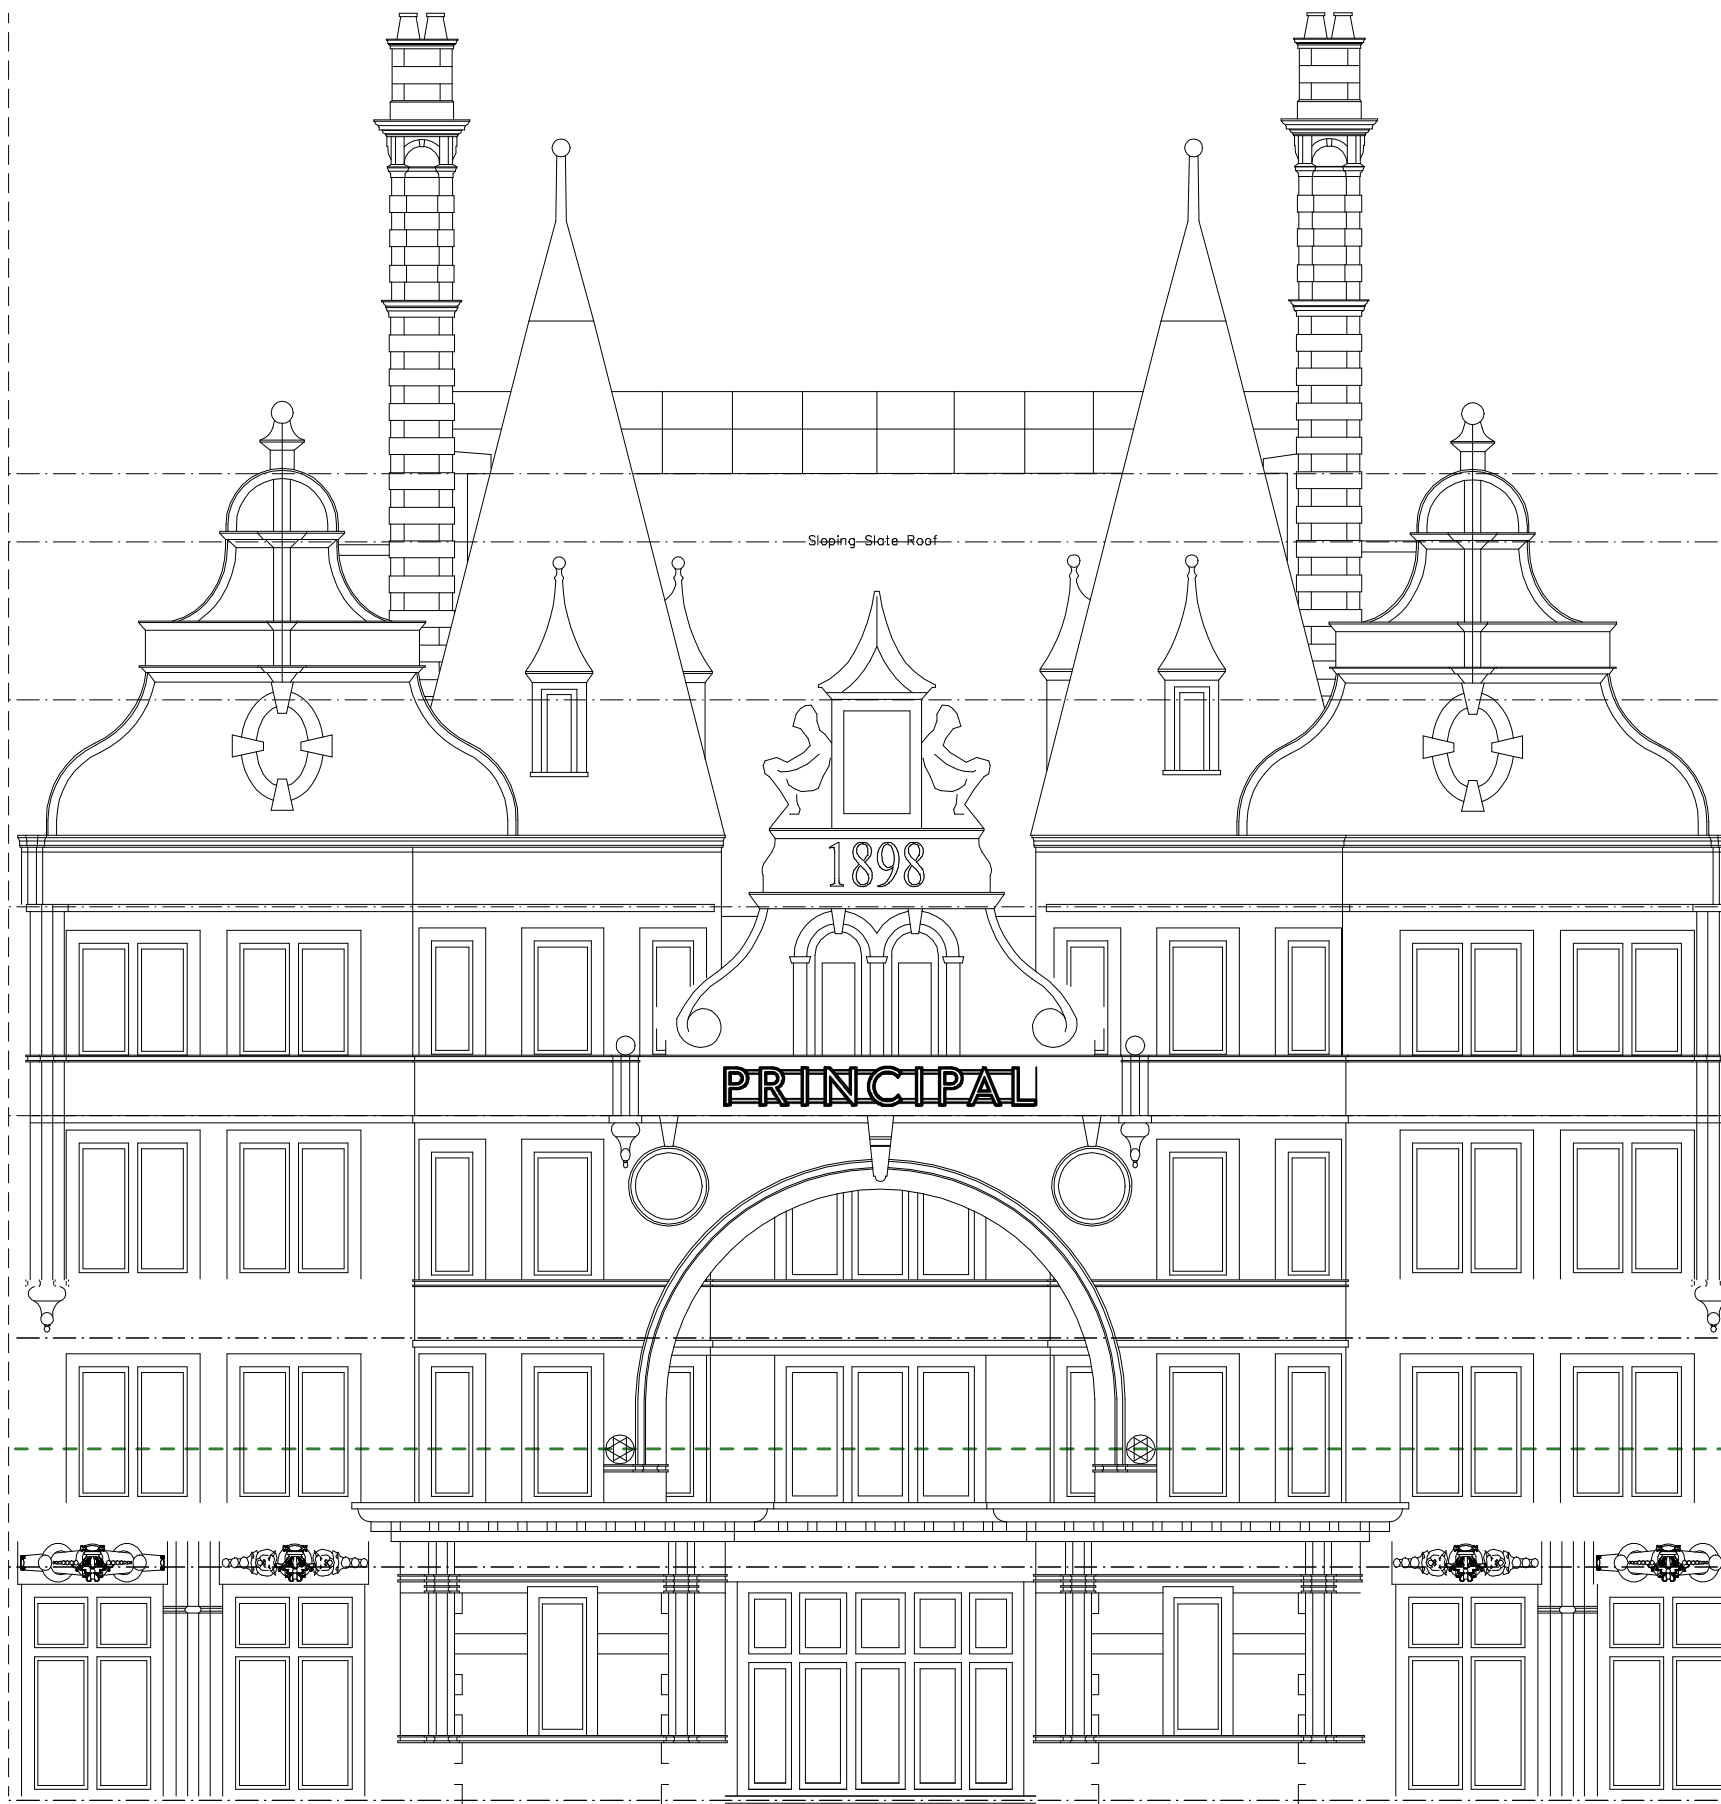

DRAWING D - PROPOSED LETTERING

STARWOOD CAPITAL	
Hotel Russel	
Sch	9912
Ref	8
Type	High Level Sign
Loc	EXTERNAL
Rev	05/09/2016
Drn	WB
DIMENSIONS IN MILLIMETRES	
Scale	
© RIVERMEADE SIGNS 2015	
Tel: +44 (0)20 8896 6900 • E-mail: sales@rivermeade.com	

**Rivermeade Signs**

A-A ( 1 : 4 )

STARWOOD CAPITAL

Hotel Russel

Sch 9912

Ref 8

Type Illuminated

Loc EXTERNAL