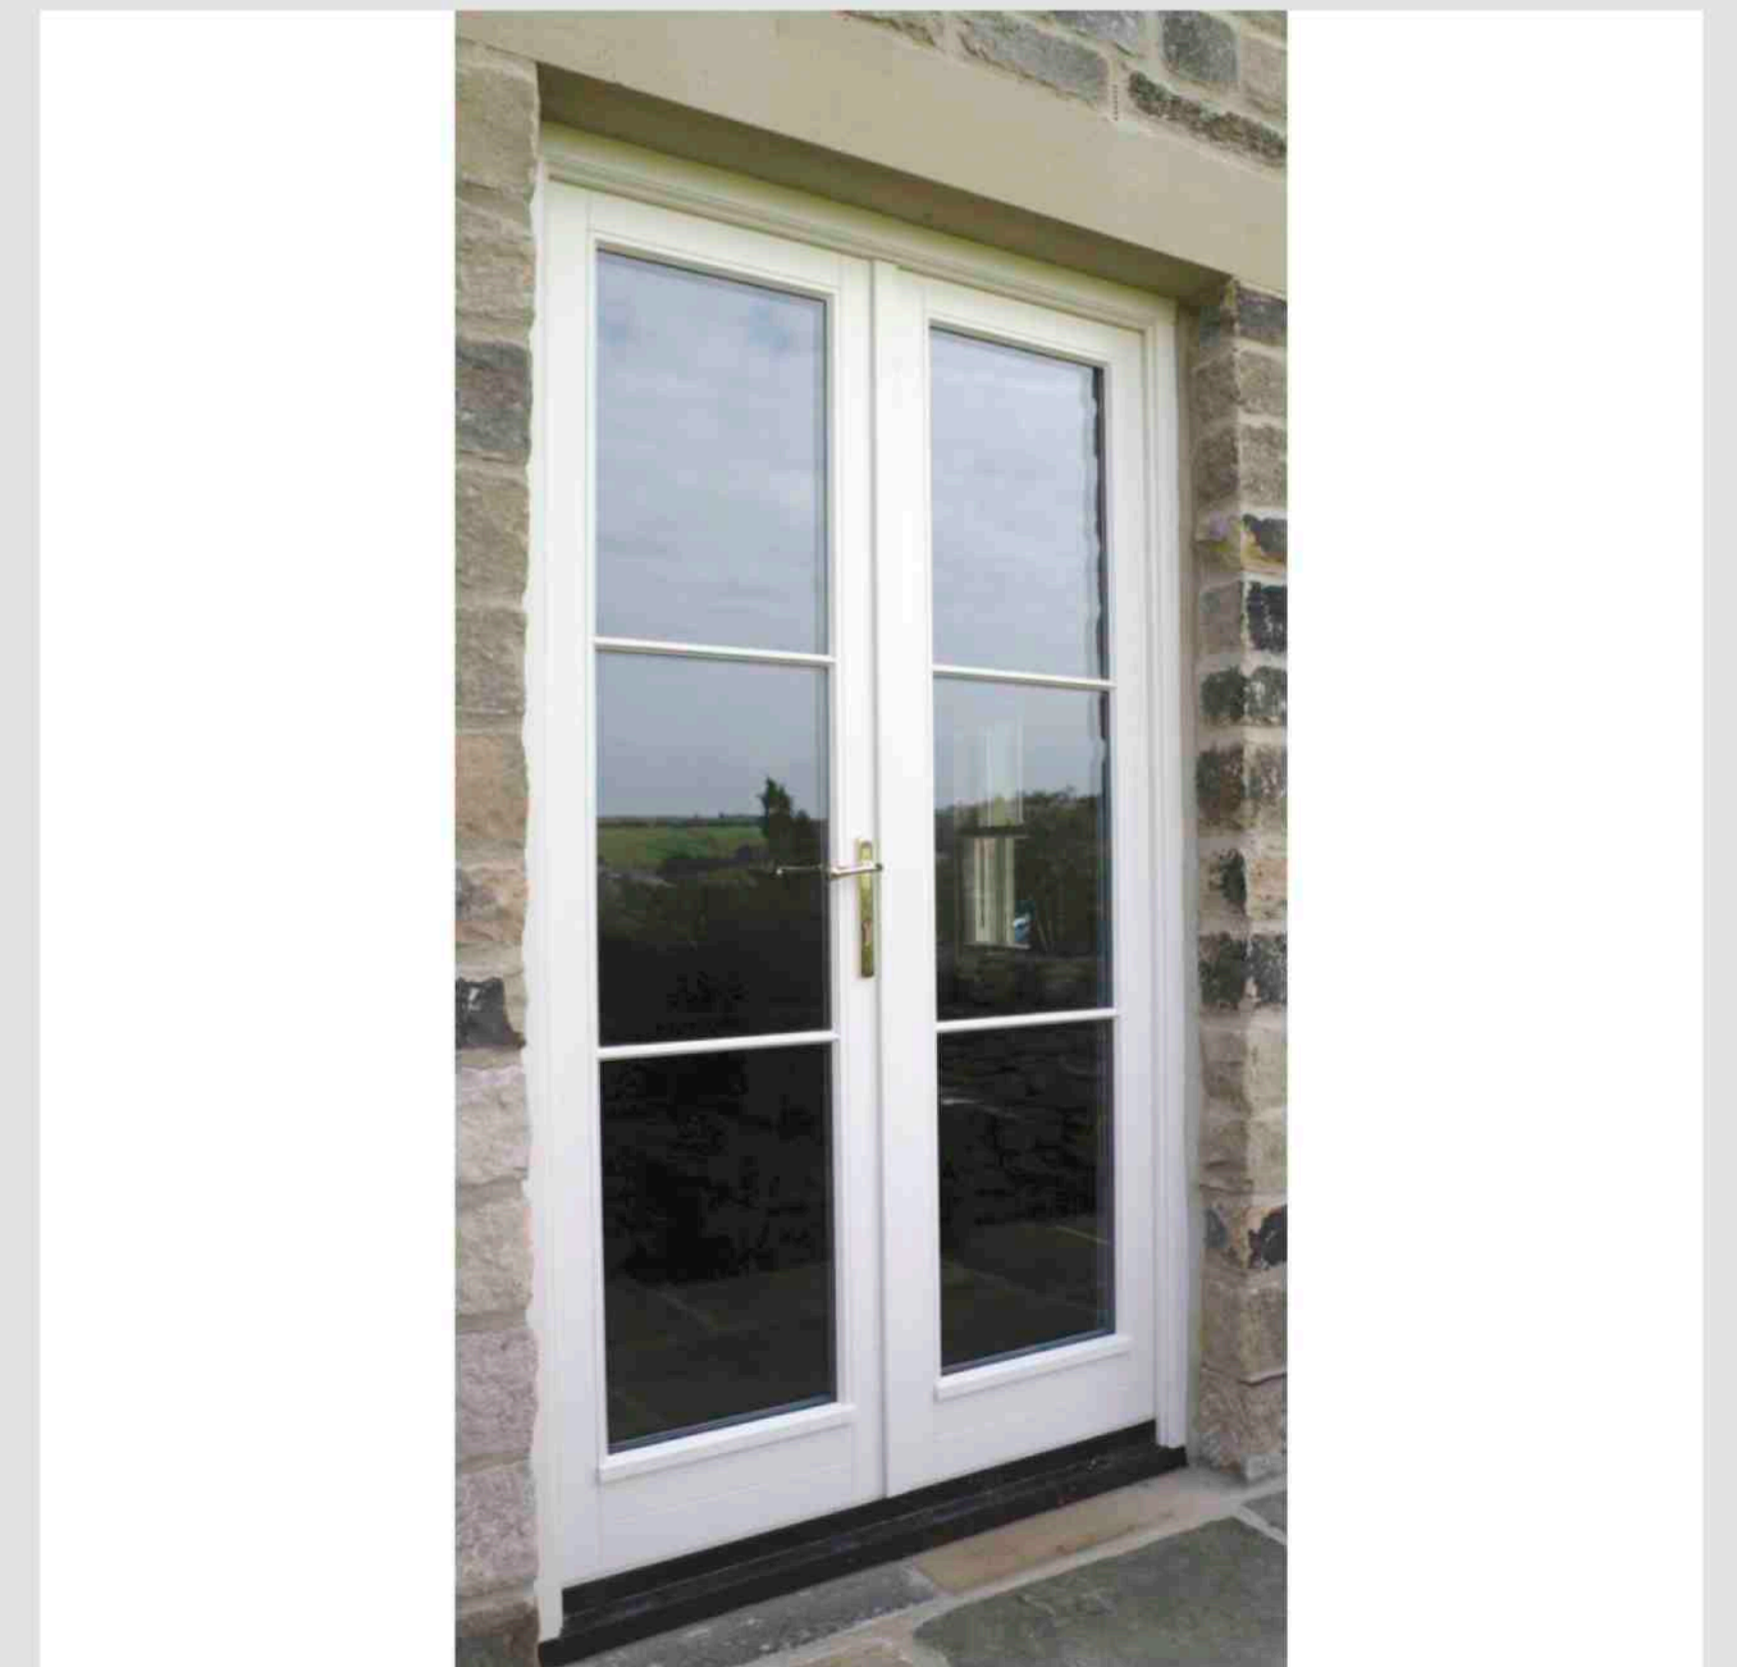

Yellow stock brickwork

Mid-grey coated metal cladding/parapets

Flush glazed rooflight

Mid-grey coated metal framed glazed screens/doors

Sedum planted green roofing

White painted timber framed french doors

project	15 Rudall Crescent London NW3		smerinarchitects The Studio 28 Killyon Road London SW8 2XT contact@smerin.co.uk www.smerin.co.uk
title	External Materials/Finishes Data Sheet		
scale	-	project number	A502
date	16.09.16	drawn by	PS
drawing status	Planning	checked by	PS
drawing number	-	revision	-