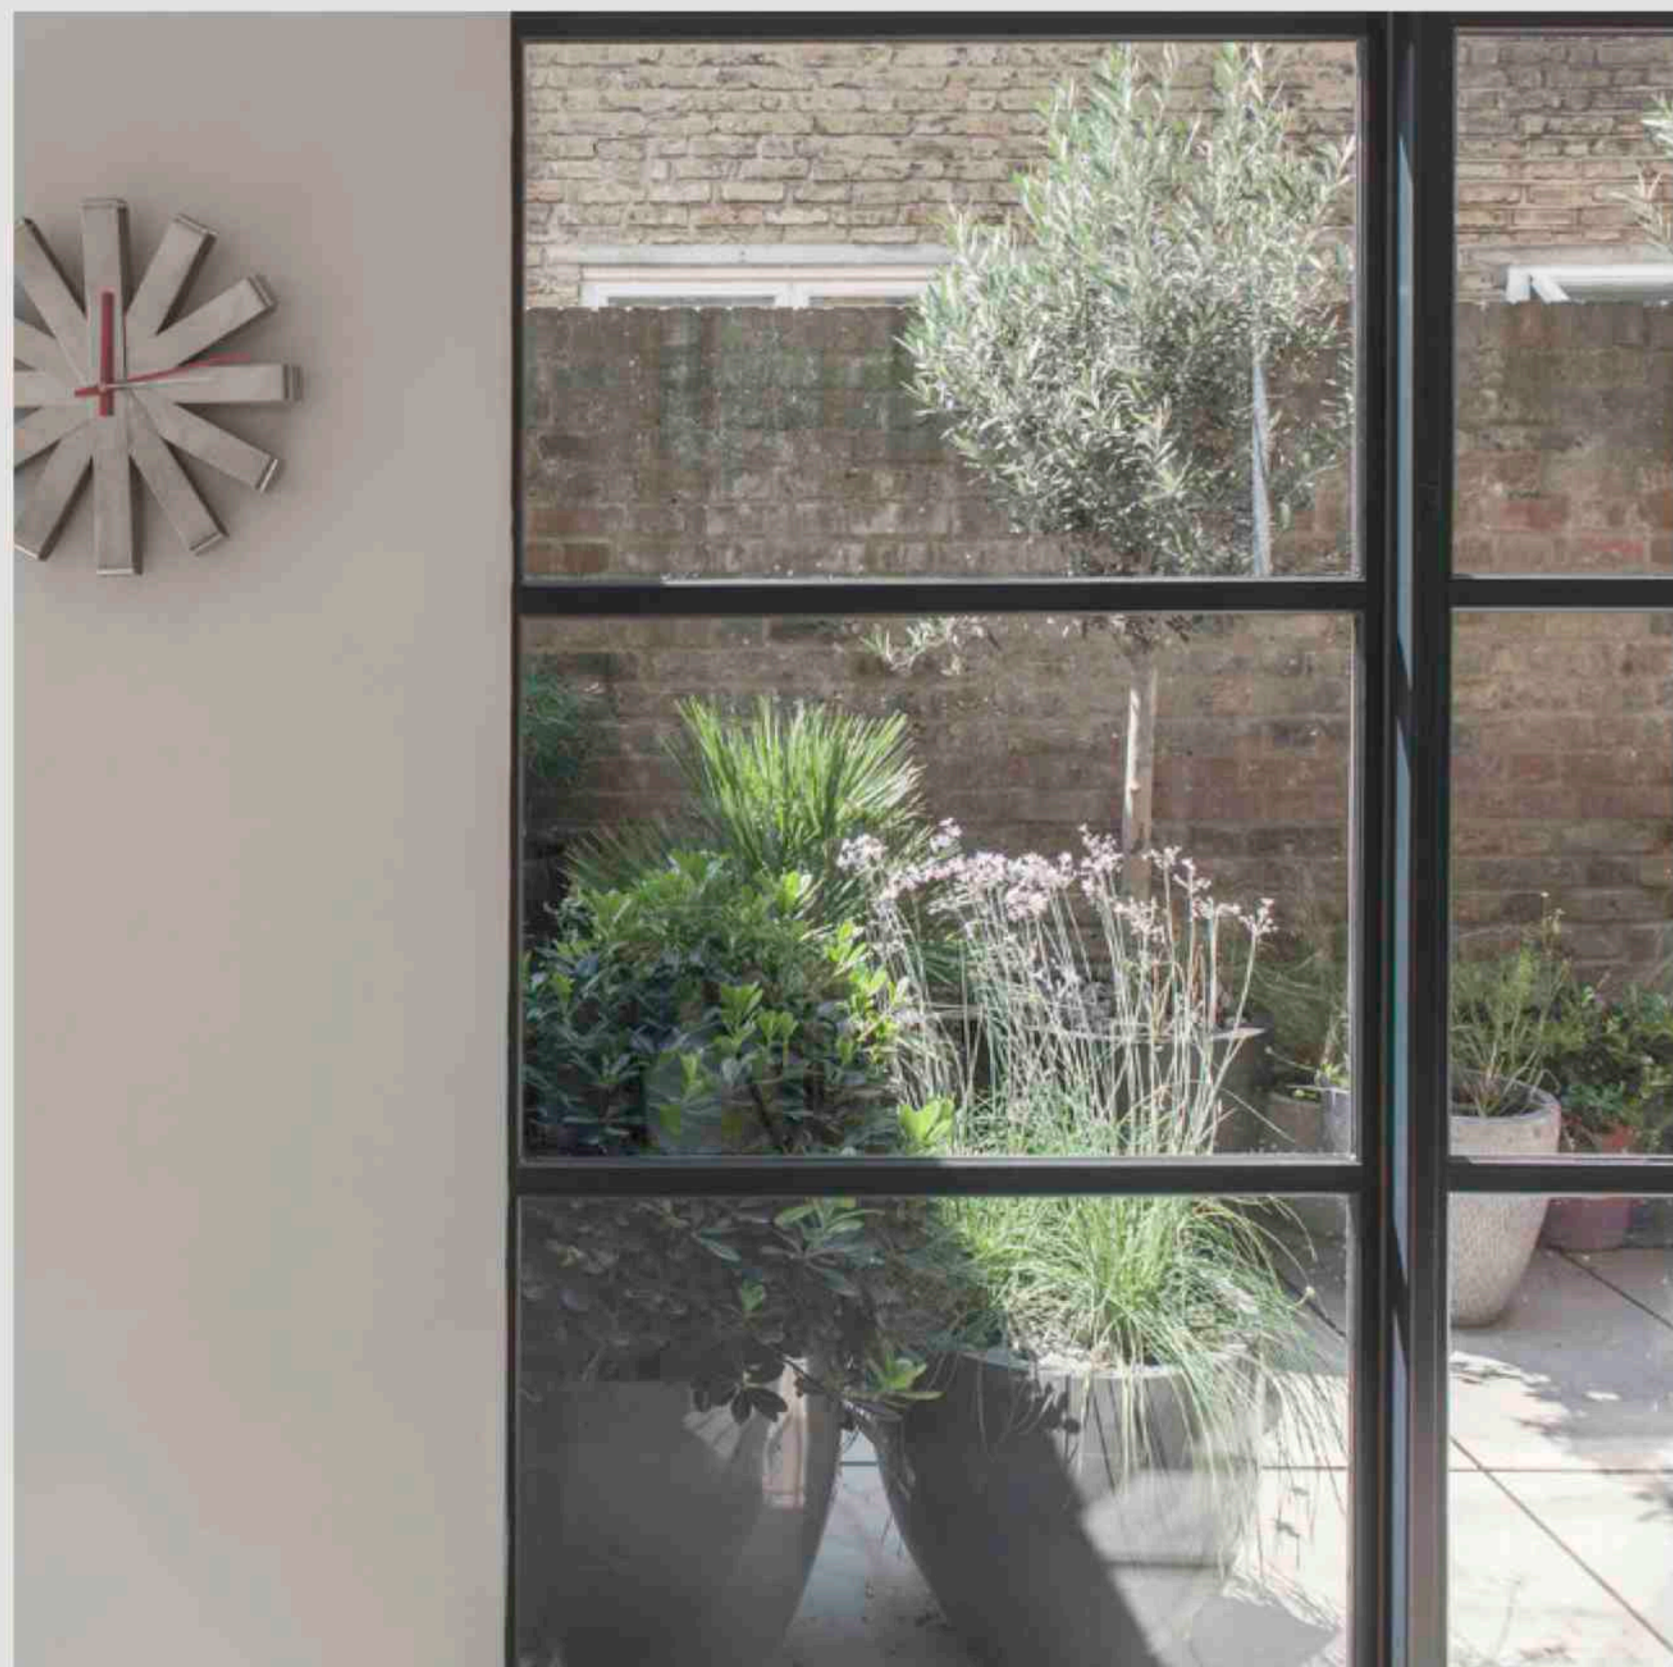

Yellow stock brickwork

Mid-grey coated metal cladding/parapets

Flush glazed rooflight

Mid-grey coated metal framed glazed screens/doors

Sedum planted green roofing

White painted timber framed french doors

project	15 Rudall Crescent London NW3		smerinarchitects The Studio 28 Killyon Road London SW8 2XT contact@smerin.co.uk www.smerin.co.uk
title	External Materials/Finishes Data Sheet		
scale	-	project number	A502
date	16.09.16	drawn by	PS
drawing status	Planning	checked by	PS
drawing number	-	revision	-