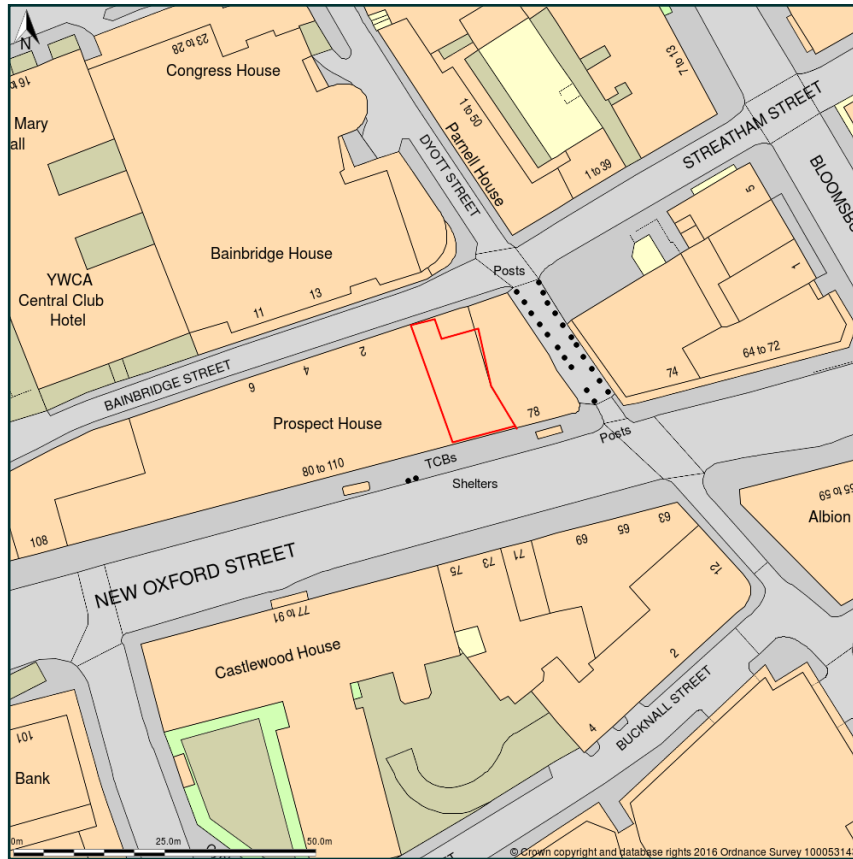

80, New Oxford Street, London, Camden, WC1A 1HB

Site Plan shows area bounded by: 529909.29, 181359.29 530050.71, 181500.71 (at a scale of 1:1250) The representation of a road, track or path is no evidence of a right of way. The representation of features as lines is no evidence of a property boundary.

Produced on 27th Sep 2016 from the Ordnance Survey National Geographic Database and incorporating surveyed revision available at this date. Reproduction in whole or part is prohibited without the prior permission of Ordnance Survey. © Crown copyright 2016. Supplied by [www.buyaplan.co.uk](http://www.buyaplan.co.uk) a licensed Ordnance Survey partner (100053143). Unique plan reference: #00160101-0E4620