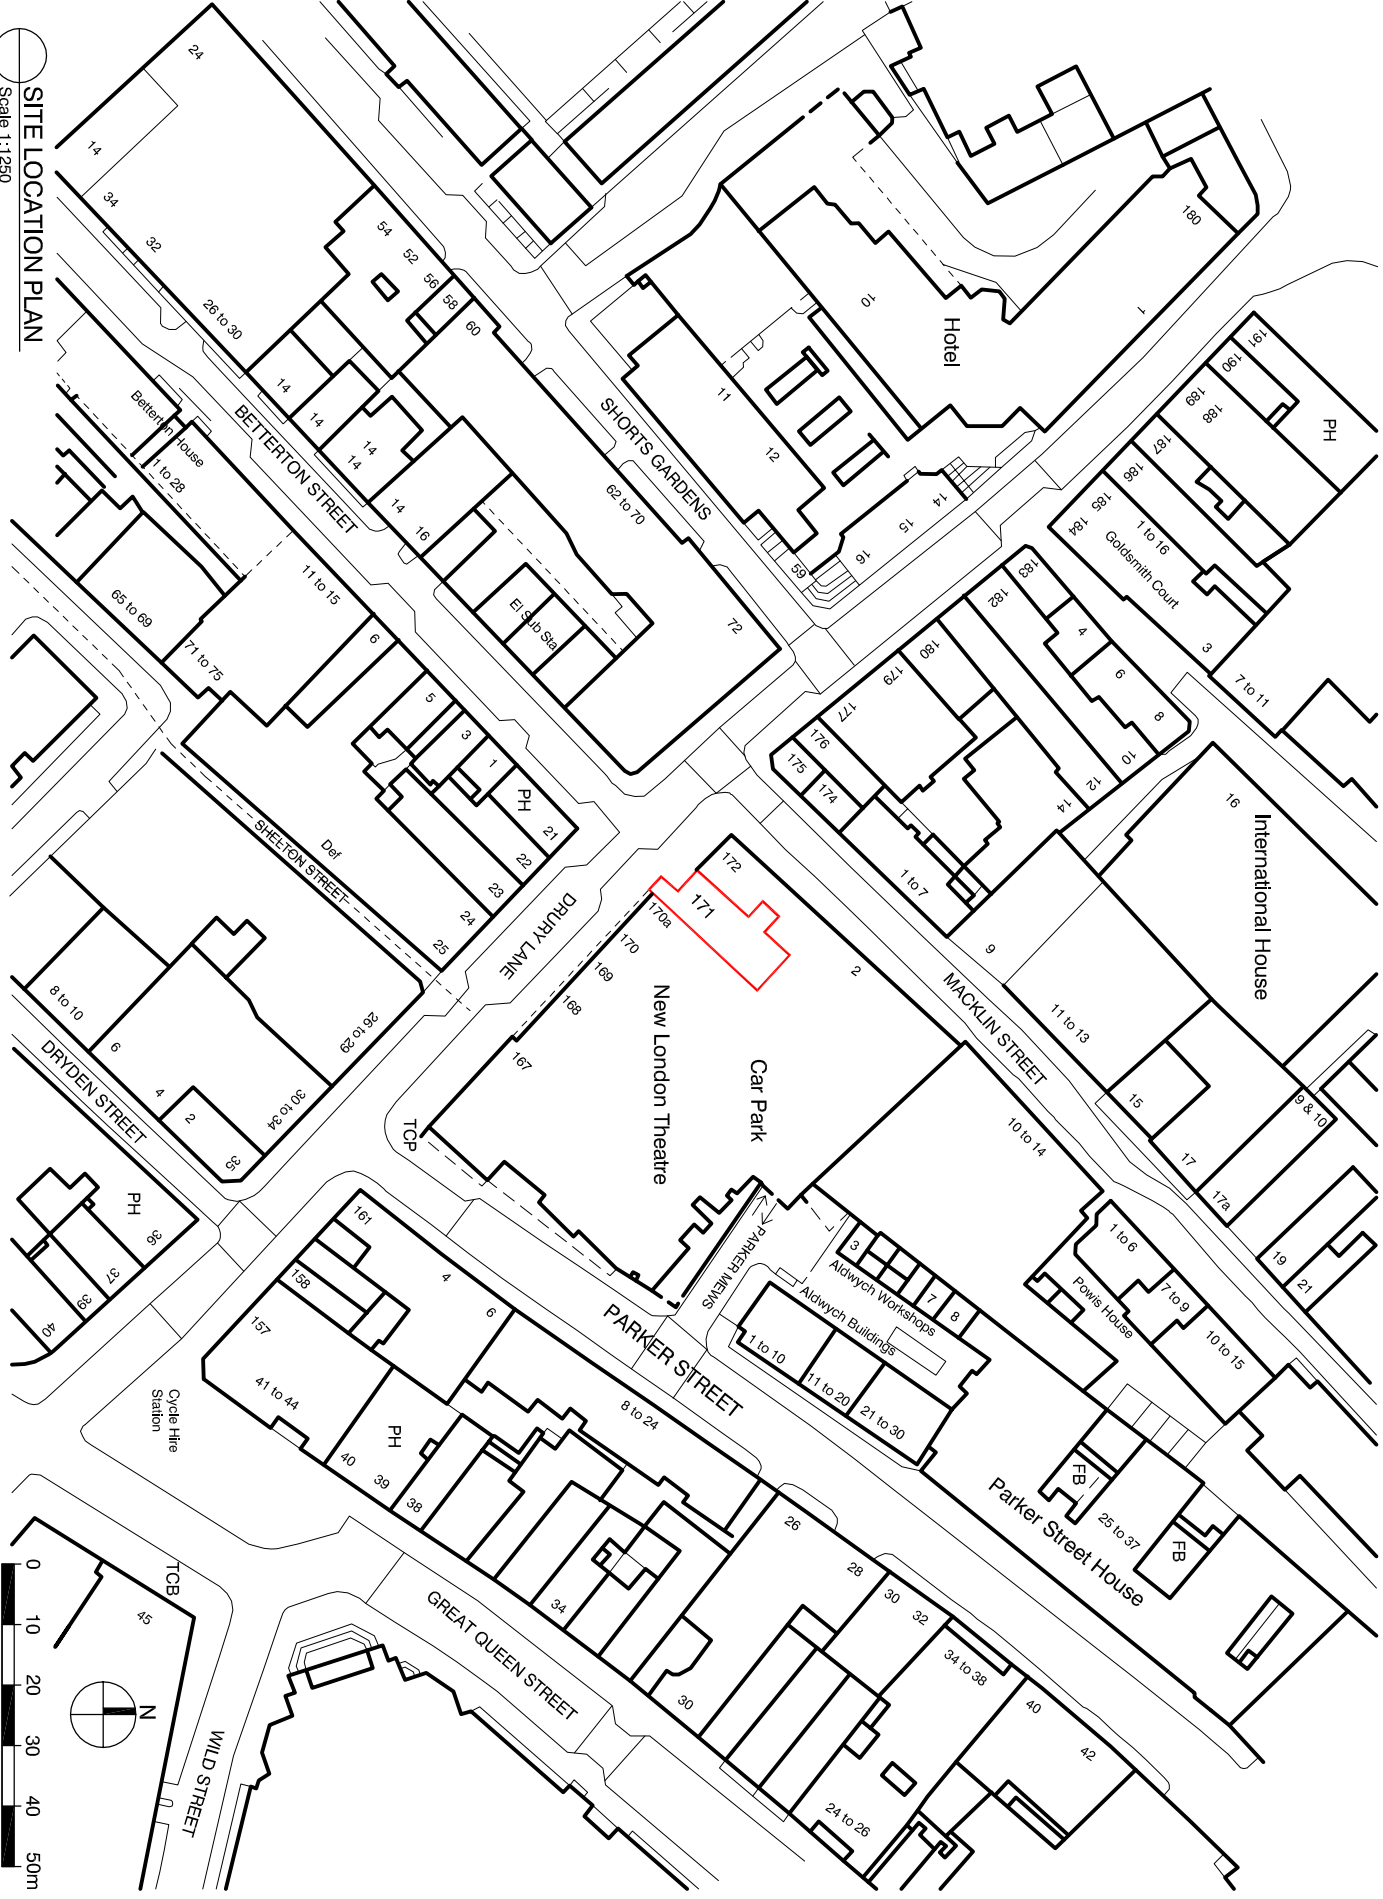

SITE LOCATION PLAN

— Site Location

PLANNING

Client:	Top Secret Comedy Club
Project:	171 Drury Lane WC2B 5PD
Drawing:	Site Location Plan
Existing	
Drawing No:	SMA/163/001
Scale:	1:1250
Size:	A4
Date:	August 2016
Rev:	