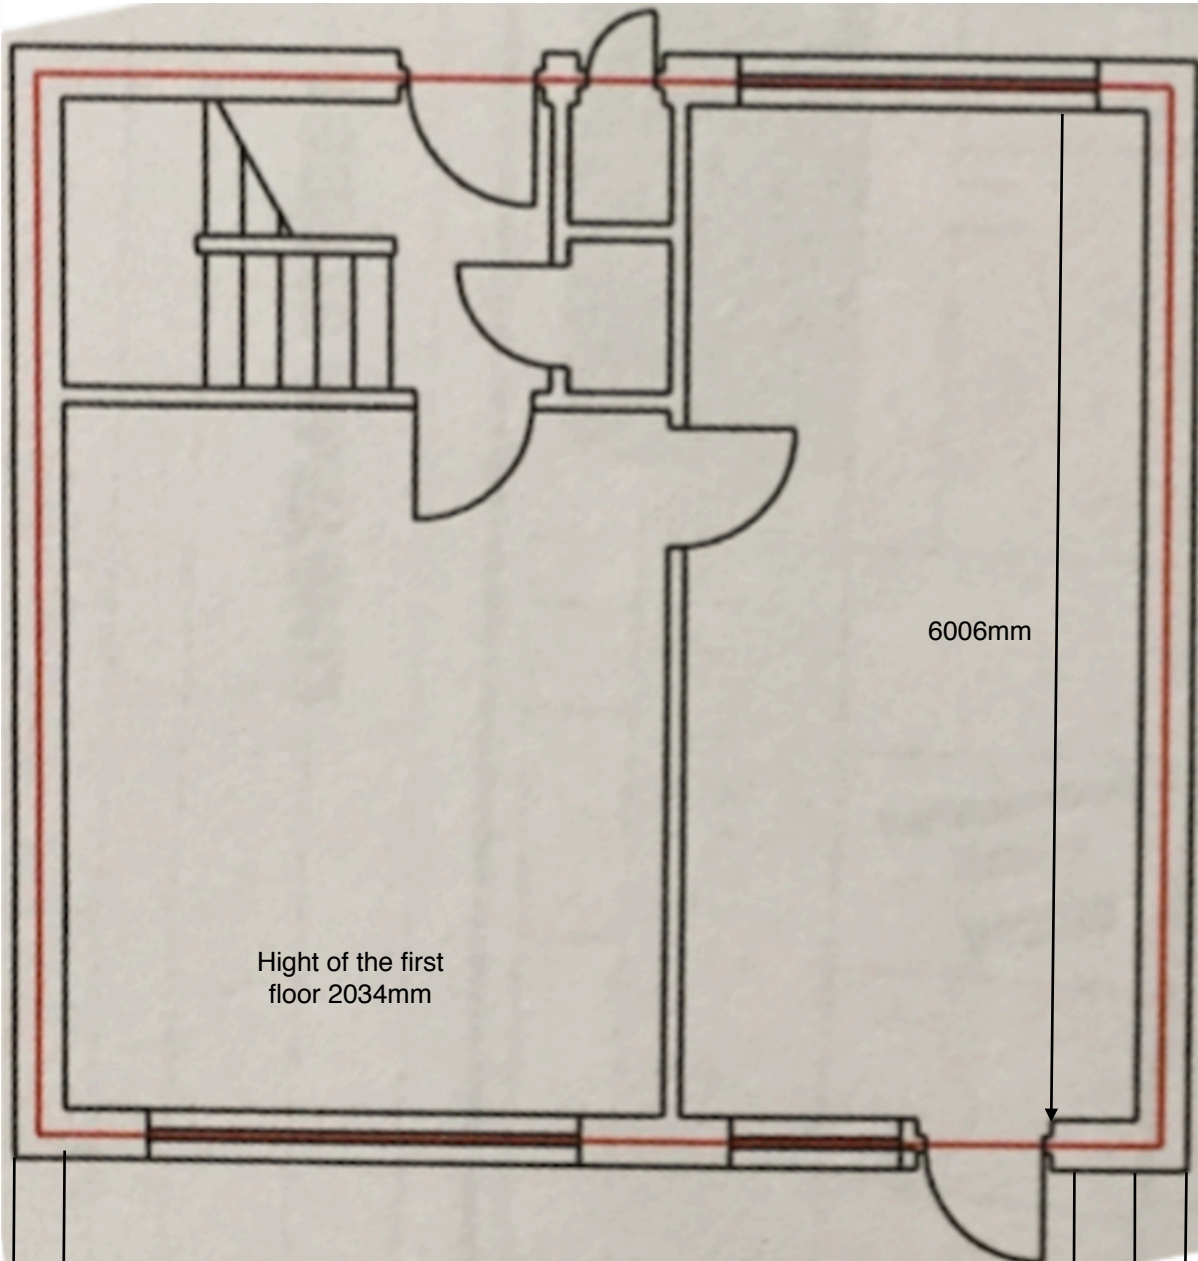

Entrance door

Hight of the first floor 2034mm

6006mm

hight of the proposed extension is 2034 mm

Proposed extension

3000mm

6500mm

4000mm