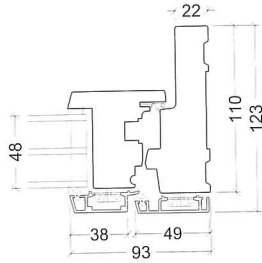

VELFAC IN – FRAMES, MULLIONS AND GLAZING BARS

FRAMES

Head

Jamb

Cill

Threshold, casement door, mahogany

Head, fixed

Jamb, fixed

GLAZING BARS AND GLAZING

31mm energy glazing bar

54mm energy glazing bar

60mm glazing bar