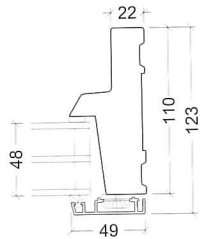

VELFAC IN – FRAMES, MULLIONS AND GLAZING BARS

FRAMES

Head

Jamb

Cill

Threshold, casement door, mahogany

Head, fixed

Jamb, fixed

GLAZING BARS AND GLAZING

31mm energy glazing bar

54mm energy glazing bar

60mm glazing bar