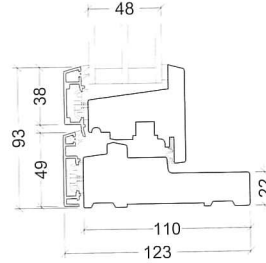

VELFAC IN – FRAMES, MULLIONS AND GLAZING BARS

FRAMES

Head

Jamb

Cill

Threshold, casement door, mahogany

Head, fixed

Jamb, fixed

GLAZING BARS AND GLAZING

31mm energy glazing bar

54mm energy glazing bar

60mm glazing bar