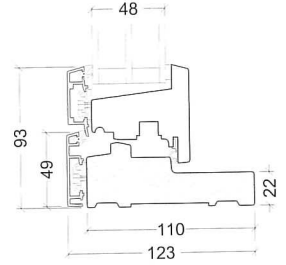

VELFAC IN – FRAMES, MULLIONS AND GLAZING BARS

FRAMES

Head

Jamb

Cill

Threshold, casement door, mahogany

Head, fixed

Jamb, fixed

GLAZING BARS AND GLAZING

31mm energy glazing bar

54mm energy glazing bar

60mm glazing bar