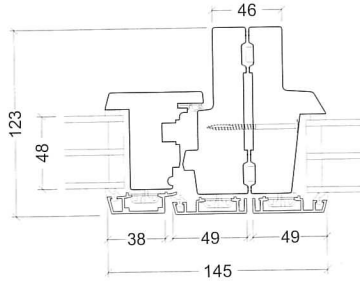

Combination mullion