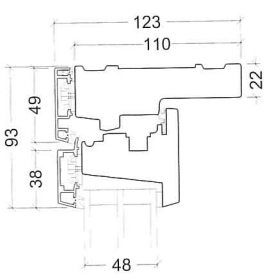

VELFAC IN – FRAMES, MULLIONS AND GLAZING BARS

FRAMES

Head

Jamb

Cill

Threshold, casement door, mahogany

Head, fixed

Jamb, fixed

GLAZING BARS AND GLAZING

31mm energy glazing bar

54mm energy glazing bar

60mm glazing bar