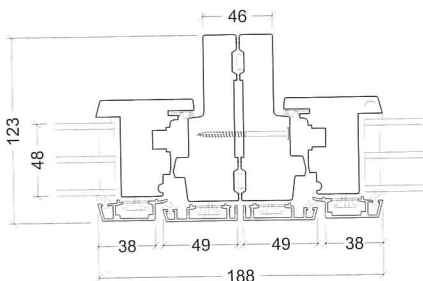

MULLIONS

Mullion, opening sashes