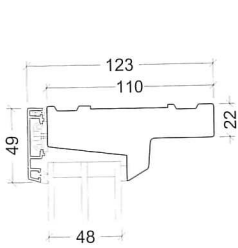

VELFAC IN – FRAMES, MULLIONS AND GLAZING BARS

FRAMES

Head

Jamb

Cill

Threshold, casement door, mahogany

Head, fixed

Jamb, fixed

GLAZING BARS AND GLAZING

31mm energy glazing bar

54mm energy glazing bar

60mm glazing bar