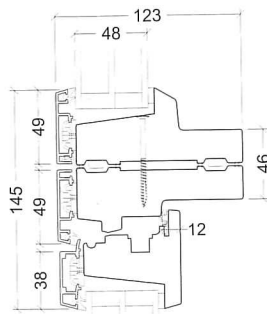

Combination transom

GLAZING BARS AND GLAZING

31mm energy glazing bar

54mm energy glazing bar

60mm glazing bar