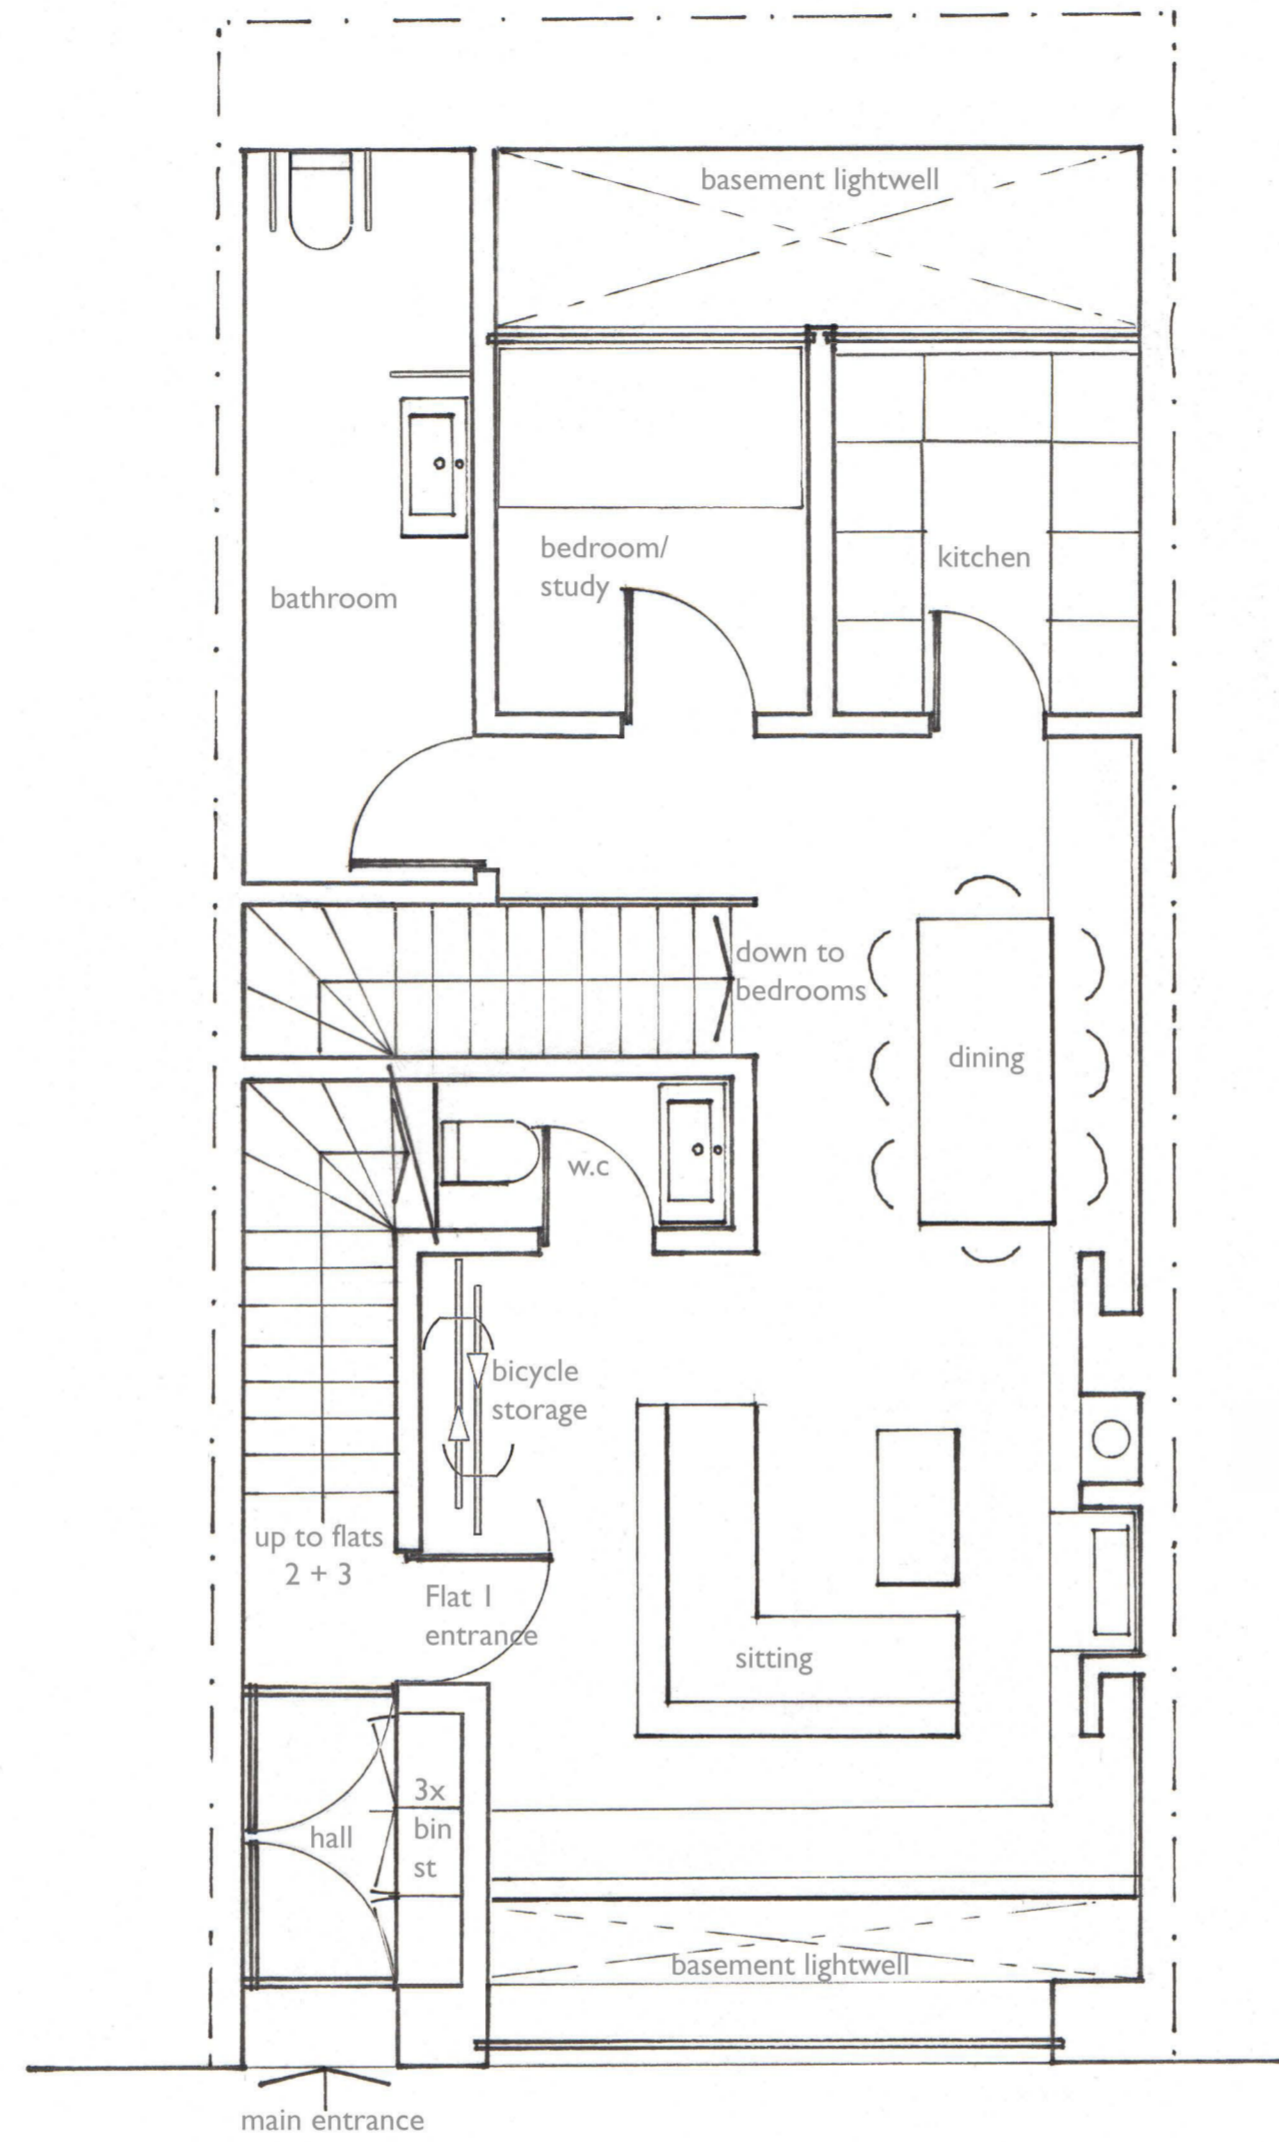

basement 1:50

ground 1:50
showing Lifetime Homes features

first 1:50

proposed plans

PLANNING

Title:	PROPOSED PLANS
Drawing Number:	115_P4_A1200
Rev:	02
Issued:	13.09.16
Scale:	1:50/ 1:100 @ A1
Project:	27 King's Mews London WC1N