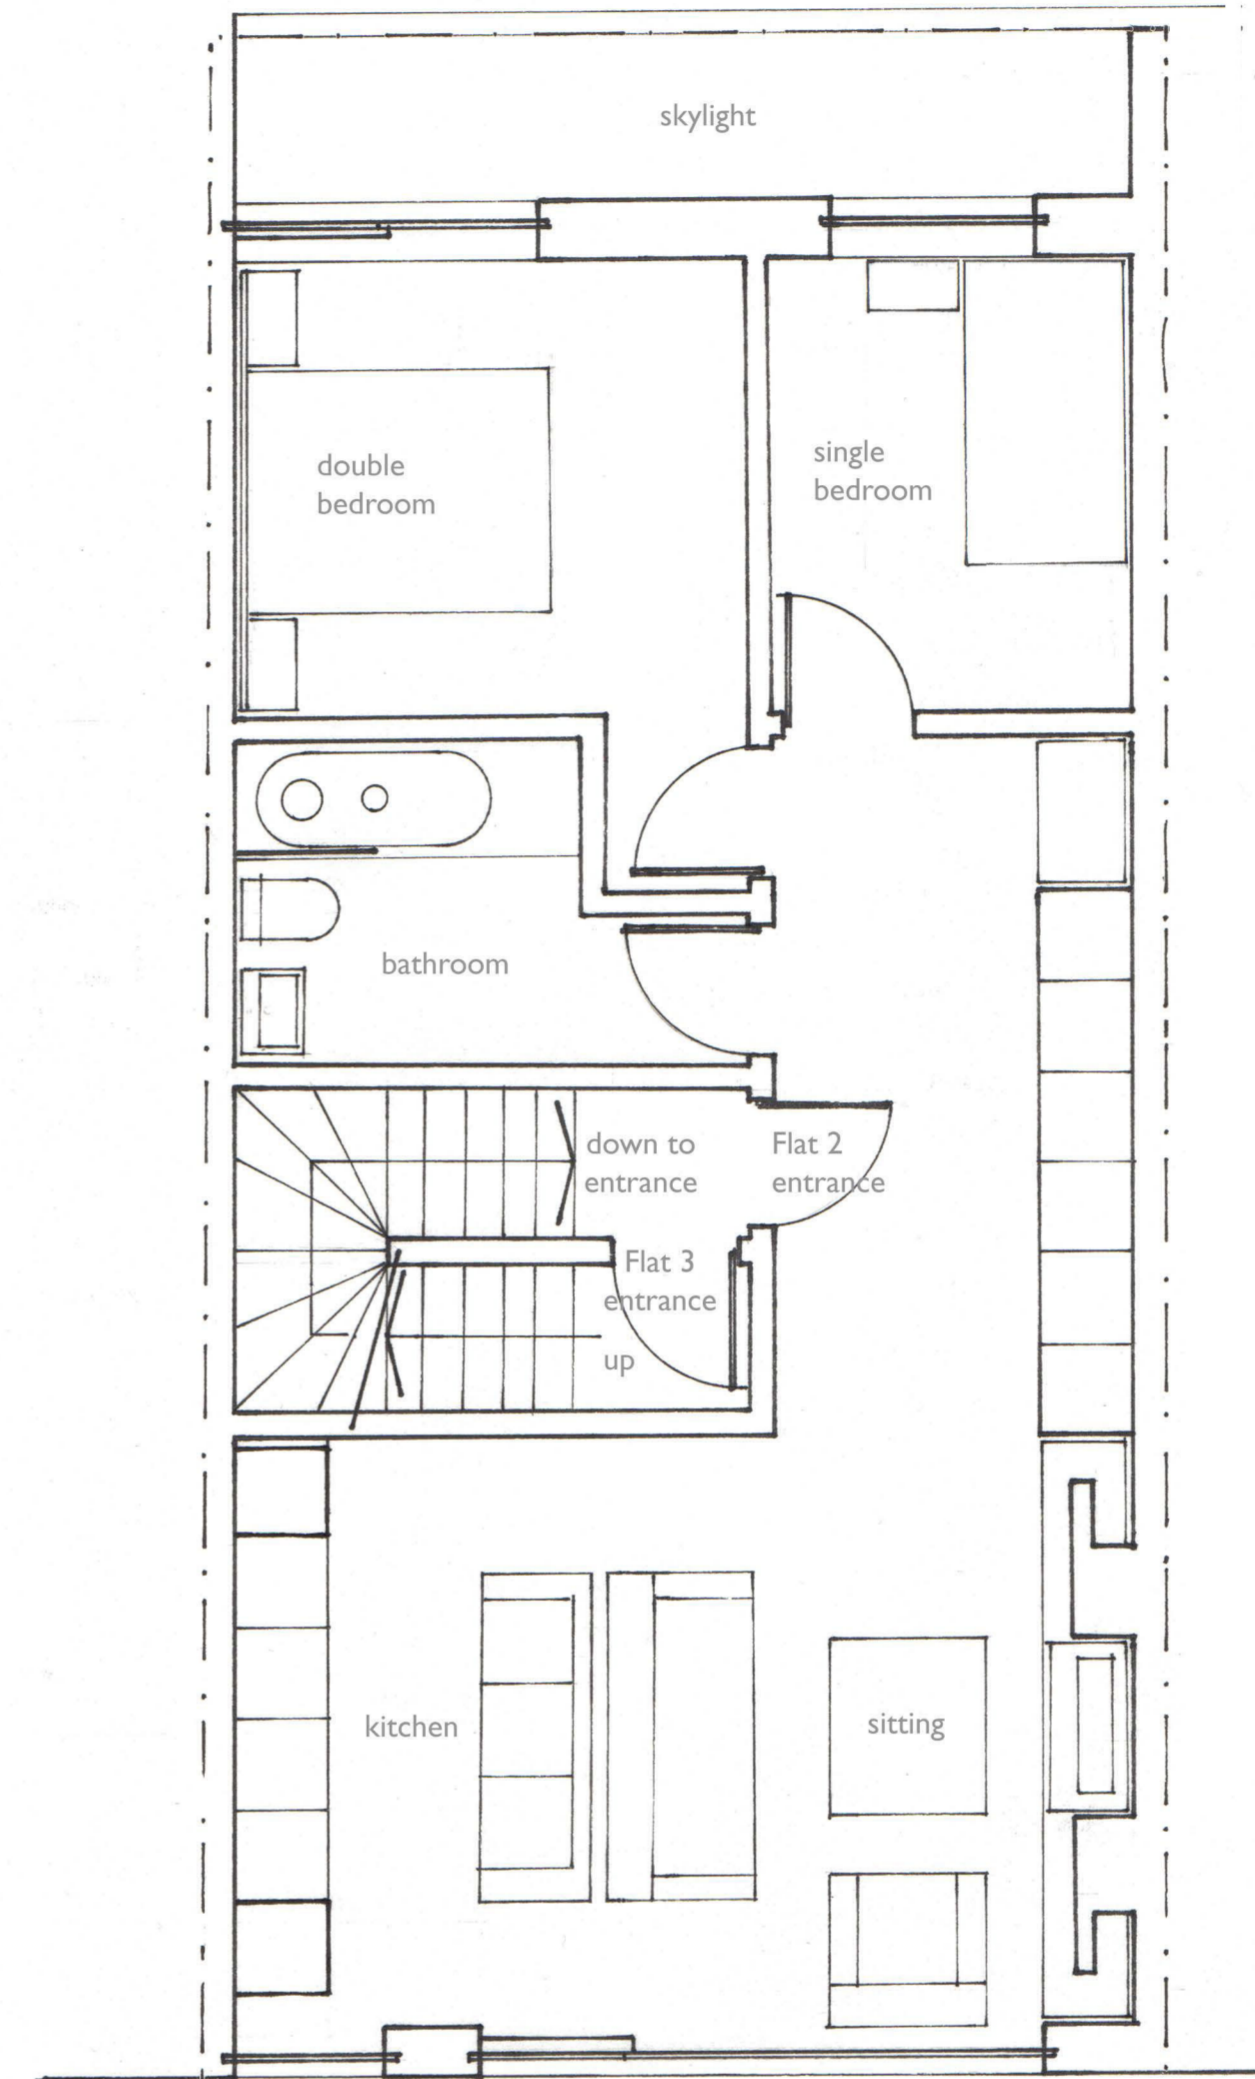

basement 1:50

ground 1:50
showing Lifetime Homes features

first 1:50

proposed plans

PLANNING

Title:	PROPOSED PLANS
Drawing Number:	115_P4_A1200
Rev:	02
Issued:	13.09.16
Scale:	1:50/ 1:100 @ A1
Project:	27 King's Mews London WC1N