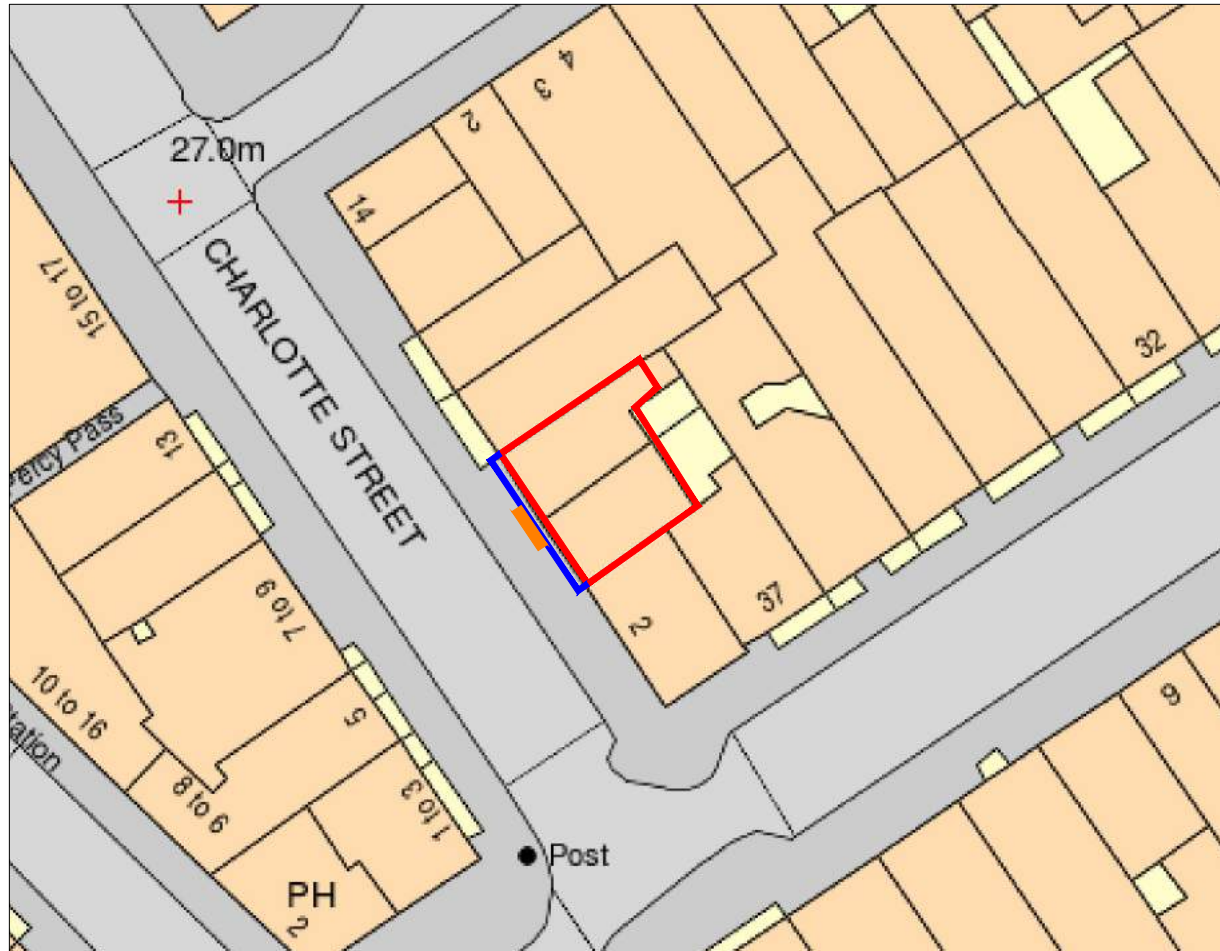

SITE PLAN
 4-6 CHARLOTTE ST,
 FITZROVIA, LONDON W1T 2LR

SPONSORED
 RESTORATIONS

- SCAFFOLD SHROUD
- COMMERCIAL AREA
- COMPLETE AREA EXTENTS

4-6 CHARLOTTE ST, FITZROVIA, LONDON W1T 2LR		
TITLE SITE PLAN	DATE 19-07-2016	DRAWING NO. 019/02
		SCALE 1:500@A3