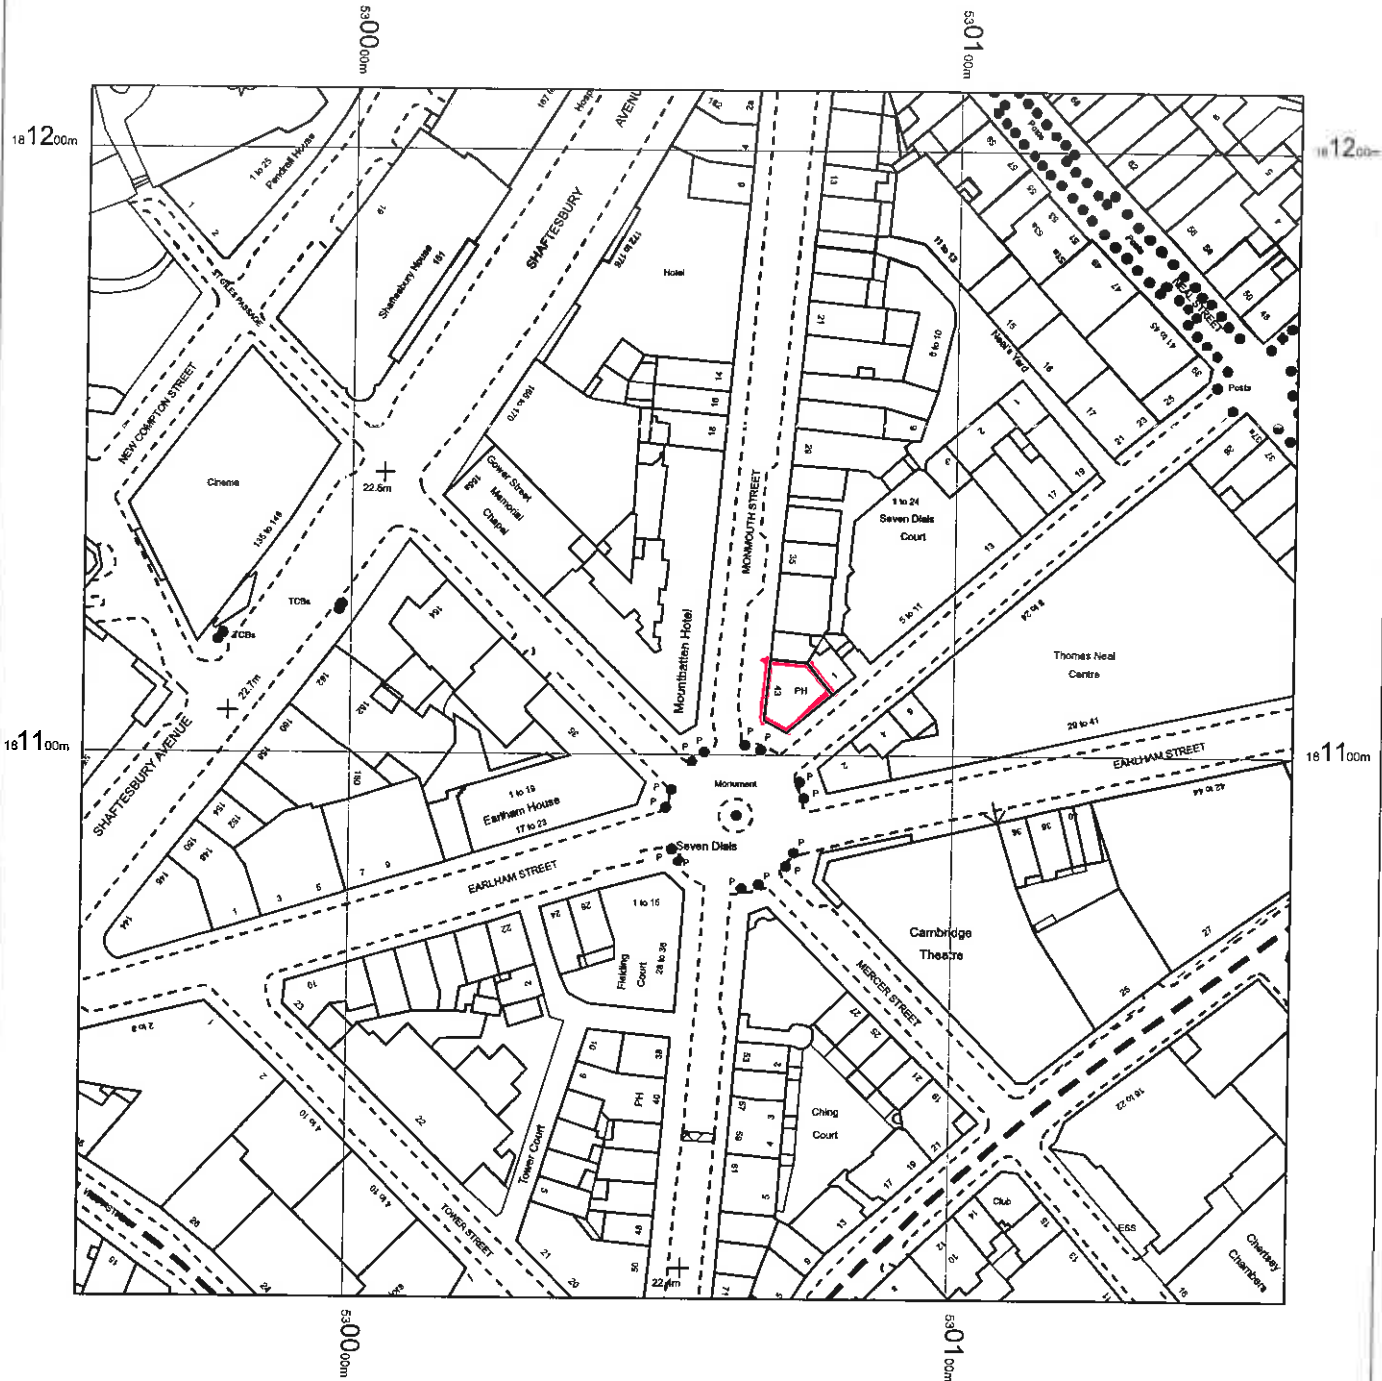

The Crown London WC2H 9DD

OS MasterMap 1250/2500/10000 scale
12 September 2016, ID: CM-00560121
www.centremapslive.co.uk
1:1250 scale print at A4, Centre: 530056 E, 181110 N
©Crown Copyright and database rights 2016 OS
100019980