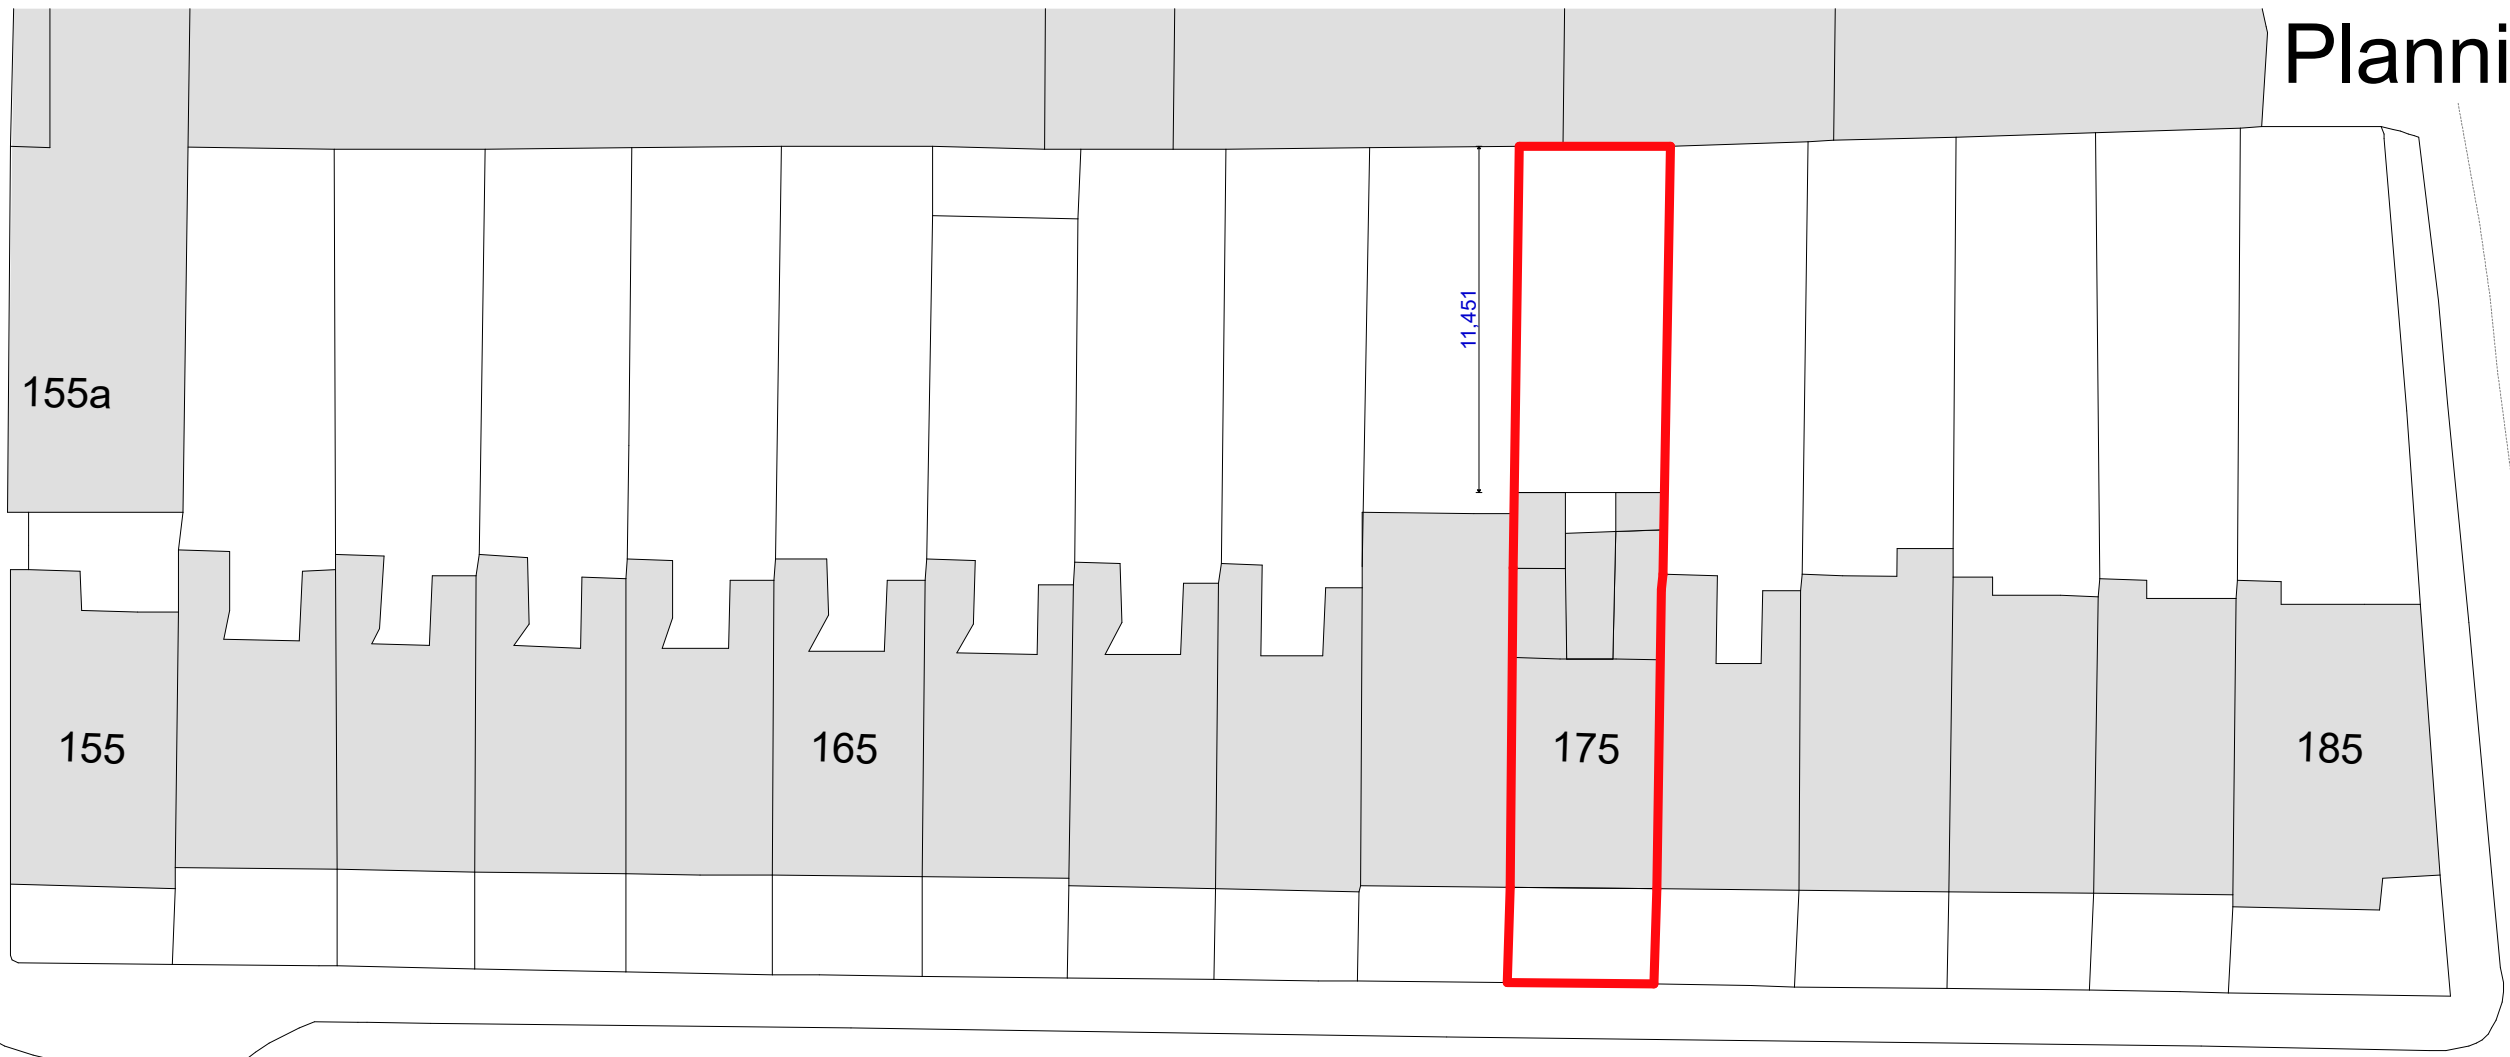

TORRIANO AVENUE

LEIGHTON ROAD

TORRIANO AVENUE