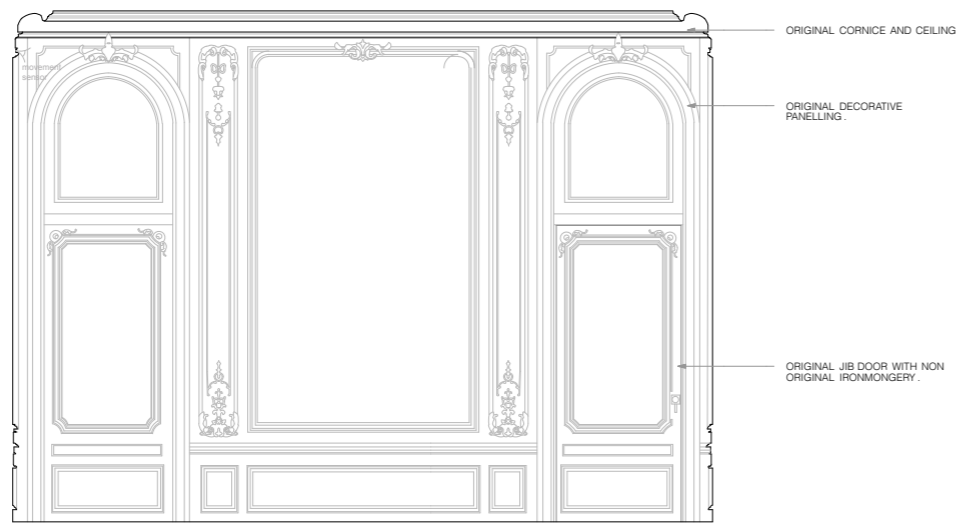

MASTER BEDROOM  
ELEVATION 01

MASTER BEDROOM  
ELEVATION 02

MASTER BEDROOM  
ELEVATION 03

MASTER BEDROOM  
ELEVATION 04

Charlton  
Brown  
Architects

Flat 8, Inverforth House, London

Existing Internal Elevations