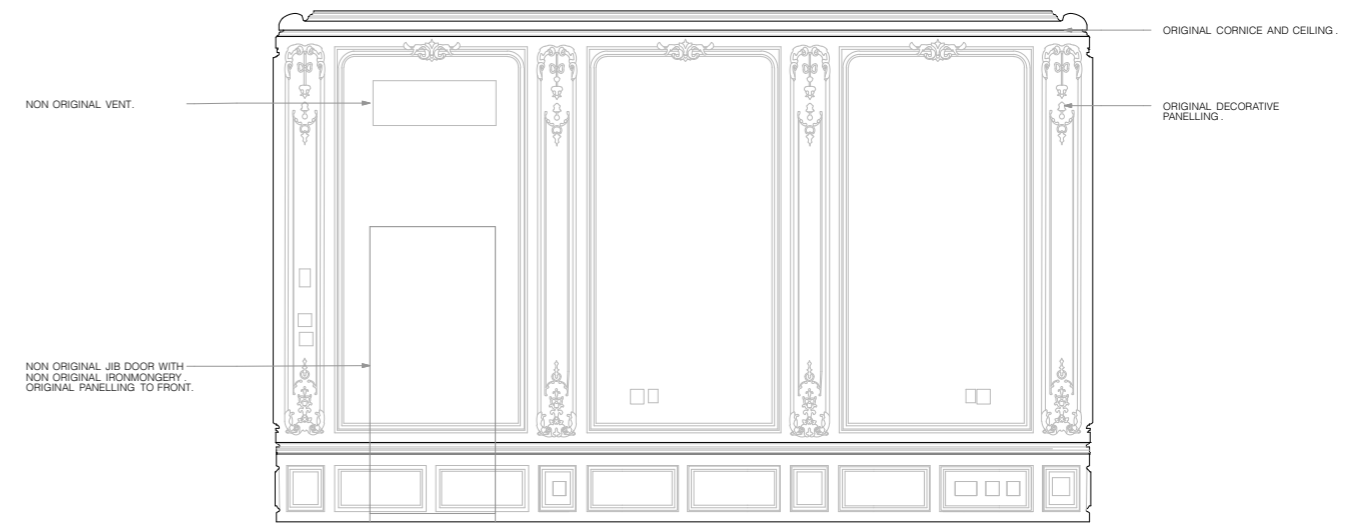

MASTER BEDROOM  
ELEVATION 01

MASTER BEDROOM  
ELEVATION 02

MASTER BEDROOM  
ELEVATION 03

MASTER BEDROOM  
ELEVATION 04

Charlton  
Brown  
Architects

Flat 8, Inverforth House, London

Existing Internal Elevations