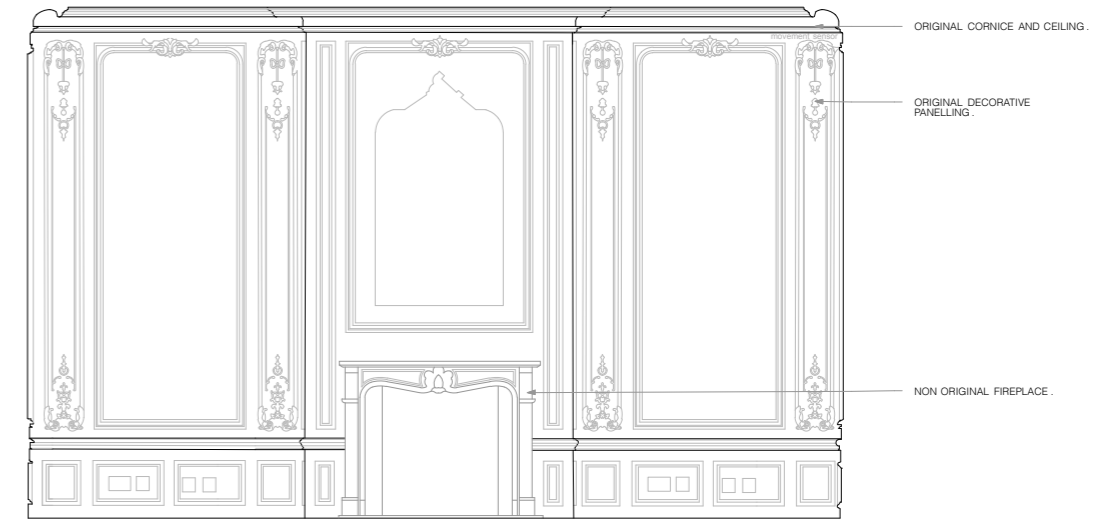

MASTER BEDROOM  
ELEVATION 01

MASTER BEDROOM  
ELEVATION 02

MASTER BEDROOM  
ELEVATION 03

MASTER BEDROOM  
ELEVATION 04

Charlton  
Brown  
Architects

Flat 8, Inverforth House, London

Existing Internal Elevations