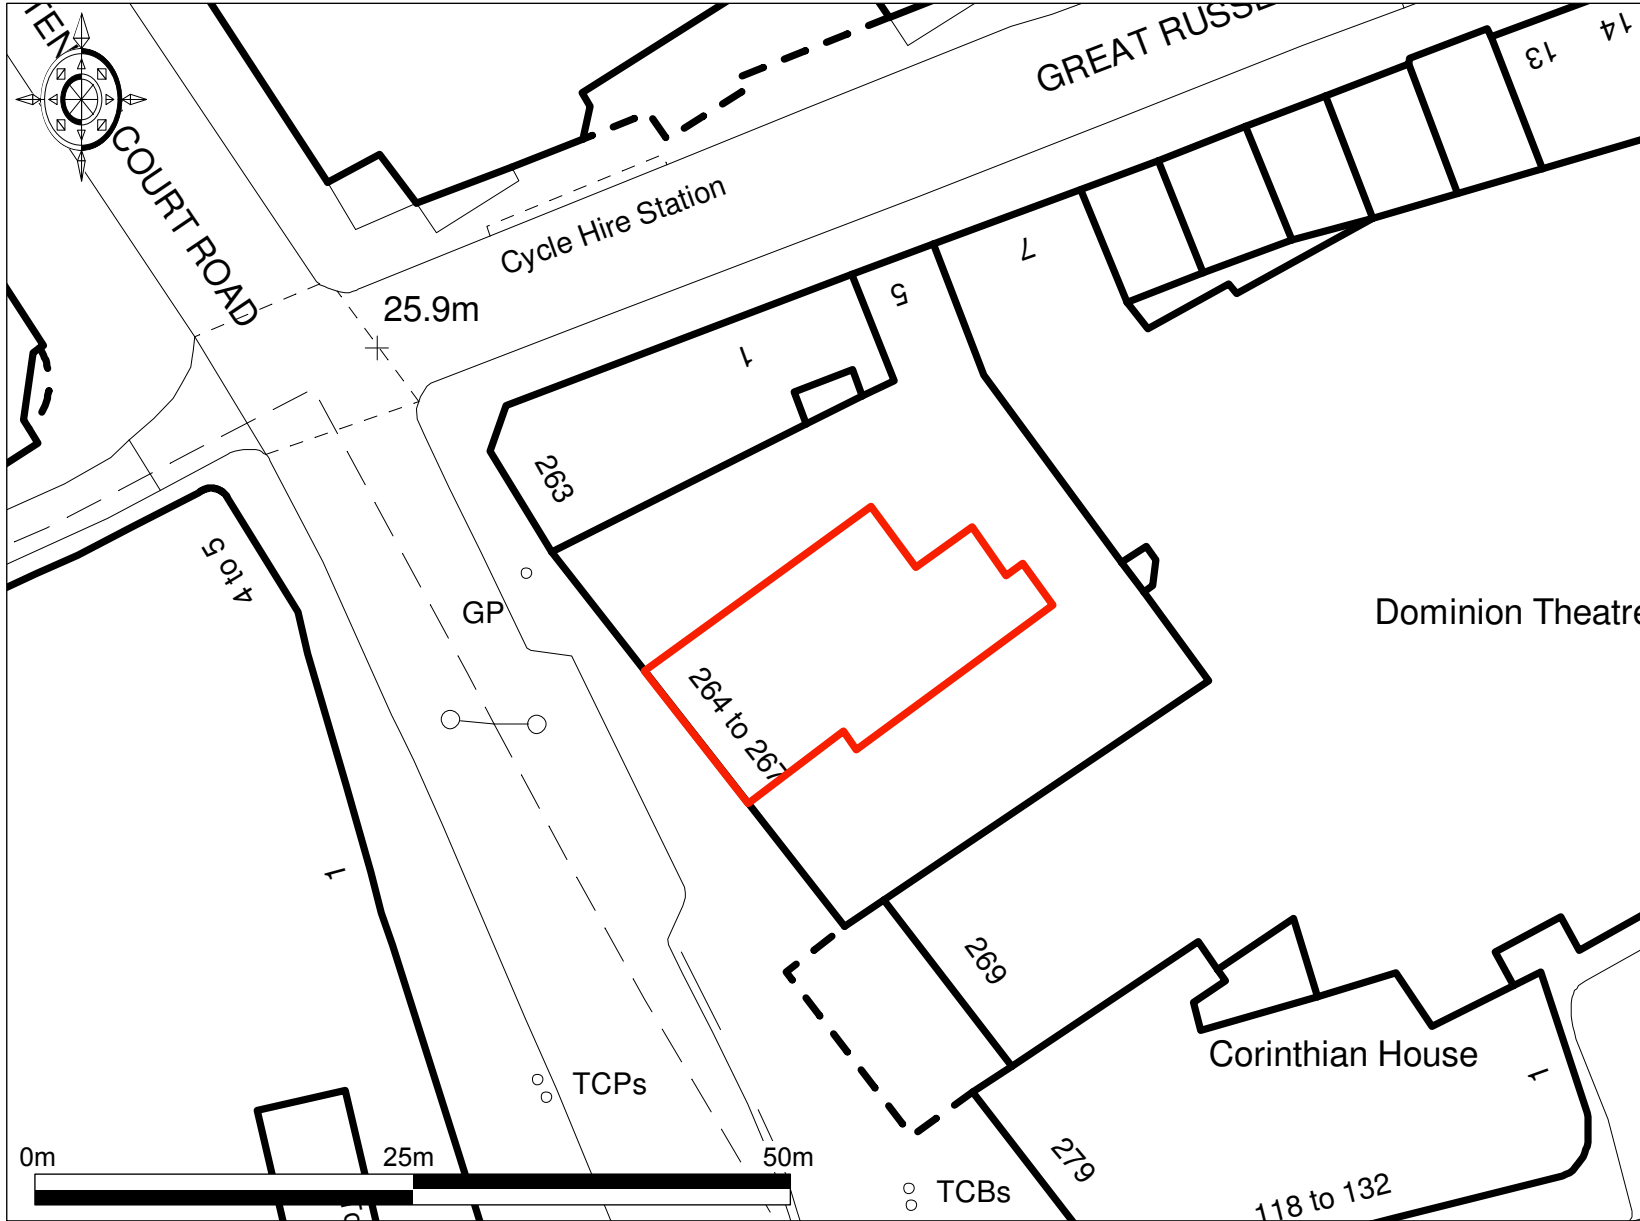

KEY
SITE LOCATION

267 TOTTENHAM COURT ROAD, LONDON - BLOCK PLAN