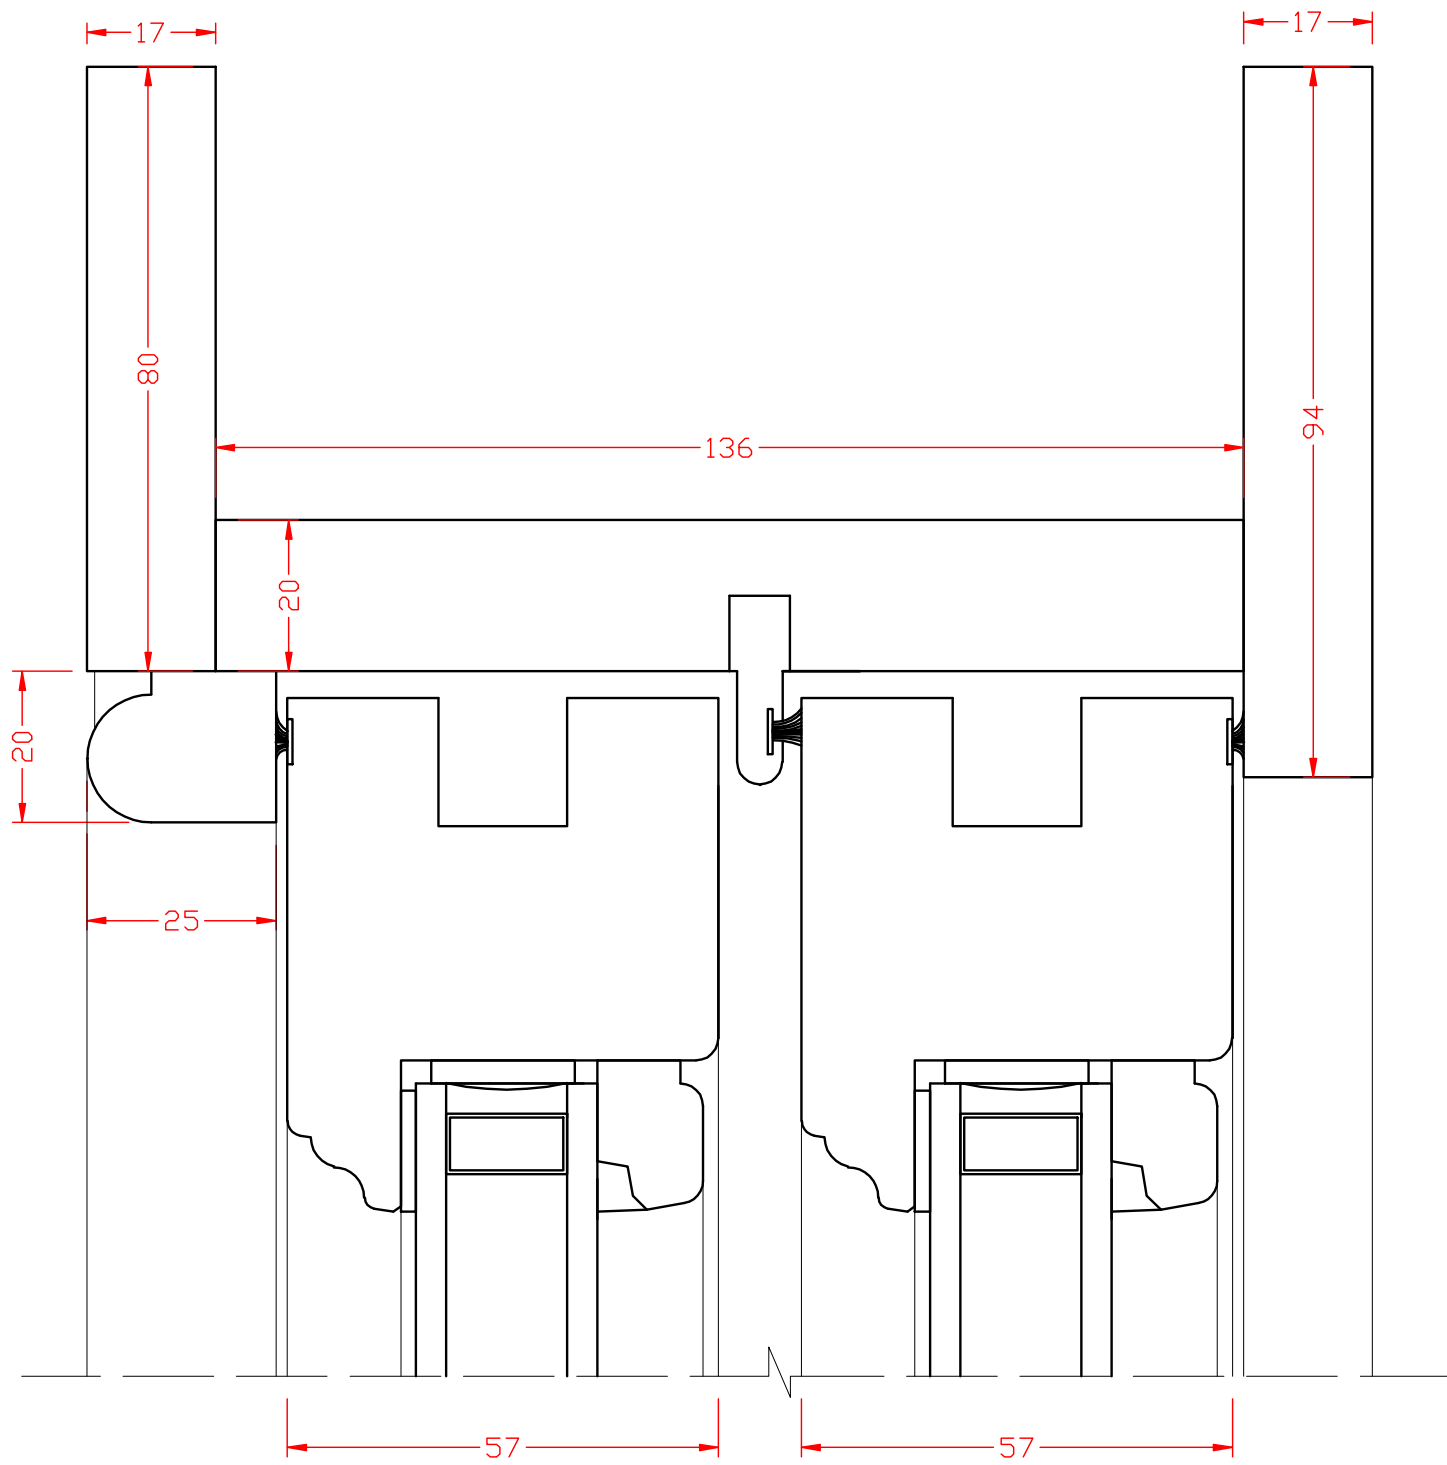

The New West Port Corporation Ltd
Solway Industrial Estate
Maryport CA15 8NF

Tel: 01900 814225
Fax: 01900 818581

Drawings are for illustrative purposes only and are subject to change without notice.

Sliding Sash Cords & Weights

Horizontal Section

Drawing No. SSCW - Horizontal

Scale 1:1 @ A3

Date 09/02/08

Drawn By RW

West Port®