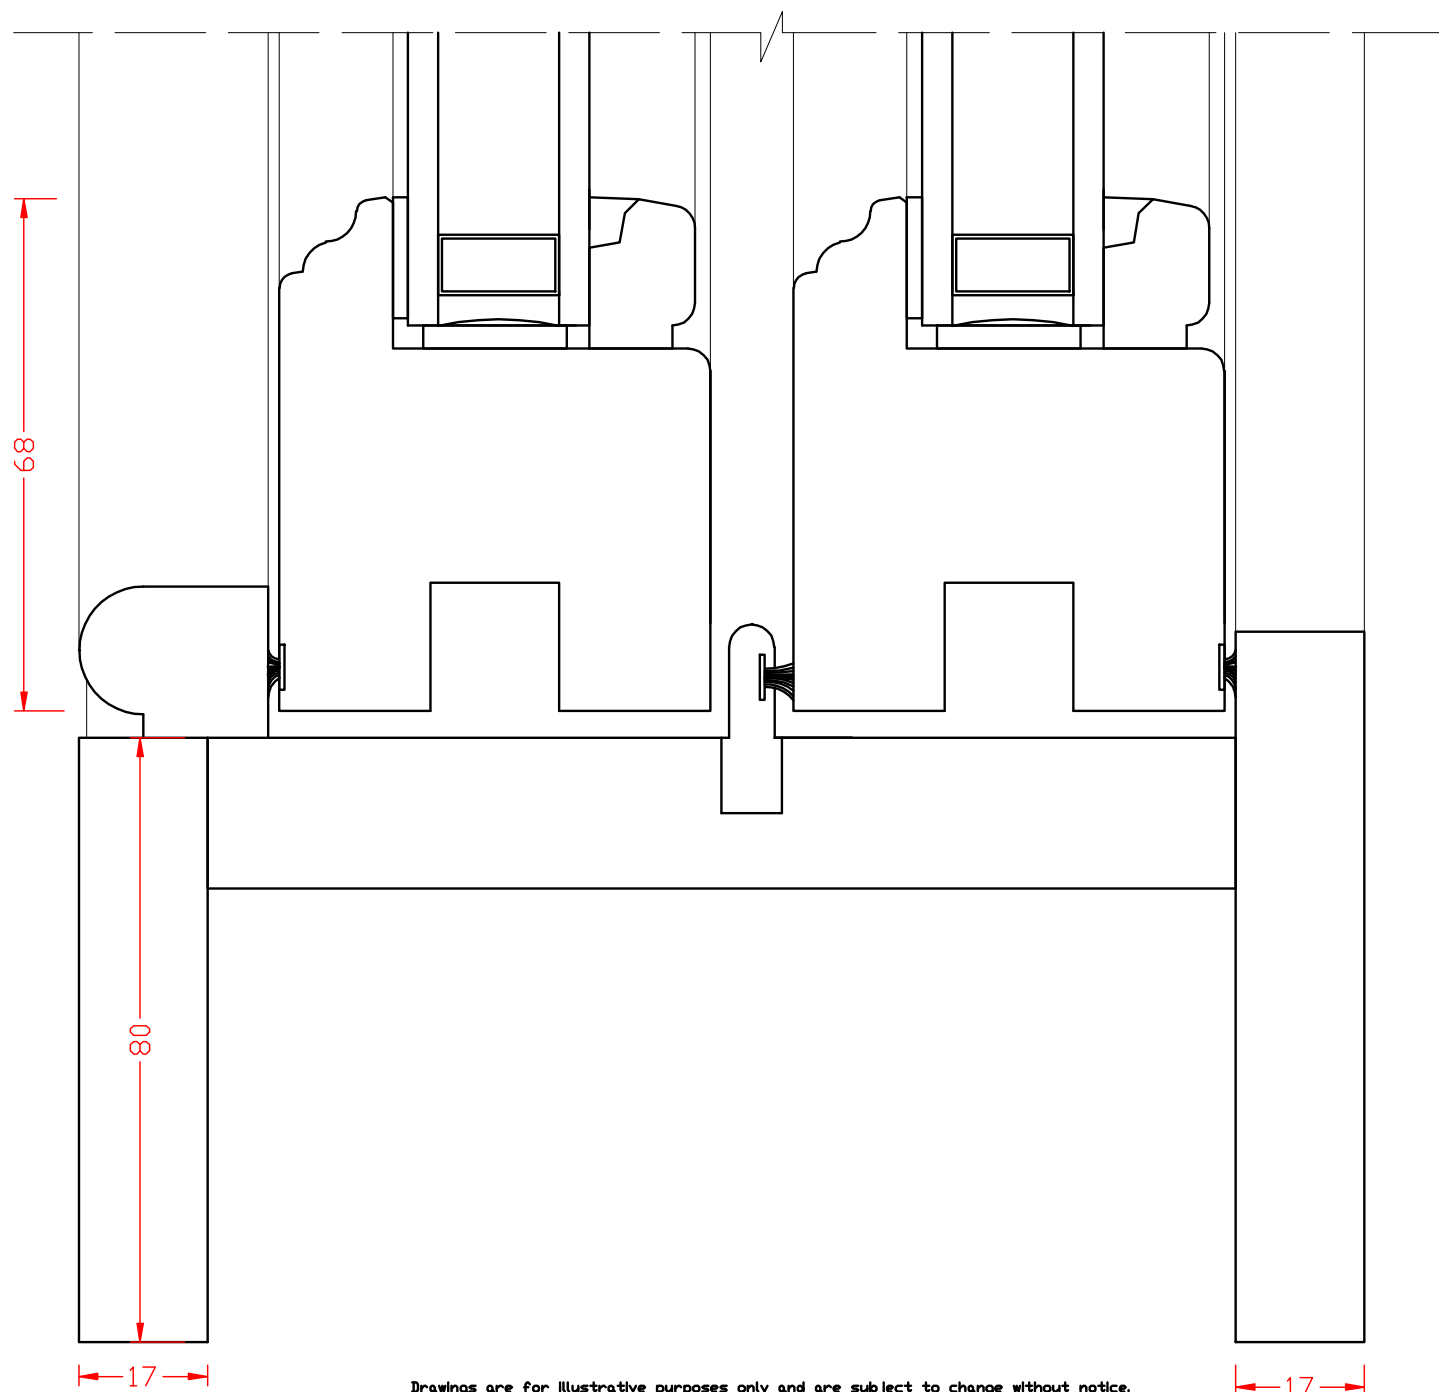

The New West Port Corporation Ltd
Solway Industrial Estate
Maryport CA15 8NF

Tel: 01900 814225
Fax: 01900 818581

Drawings are for illustrative purposes only and are subject to change without notice.

Sliding Sash Cords & Weights

Horizontal Section

Drawing No. SSCW - Horizontal

Scale 1:1 @ A3

Date 09/02/08

Drawn By RW

West Port®