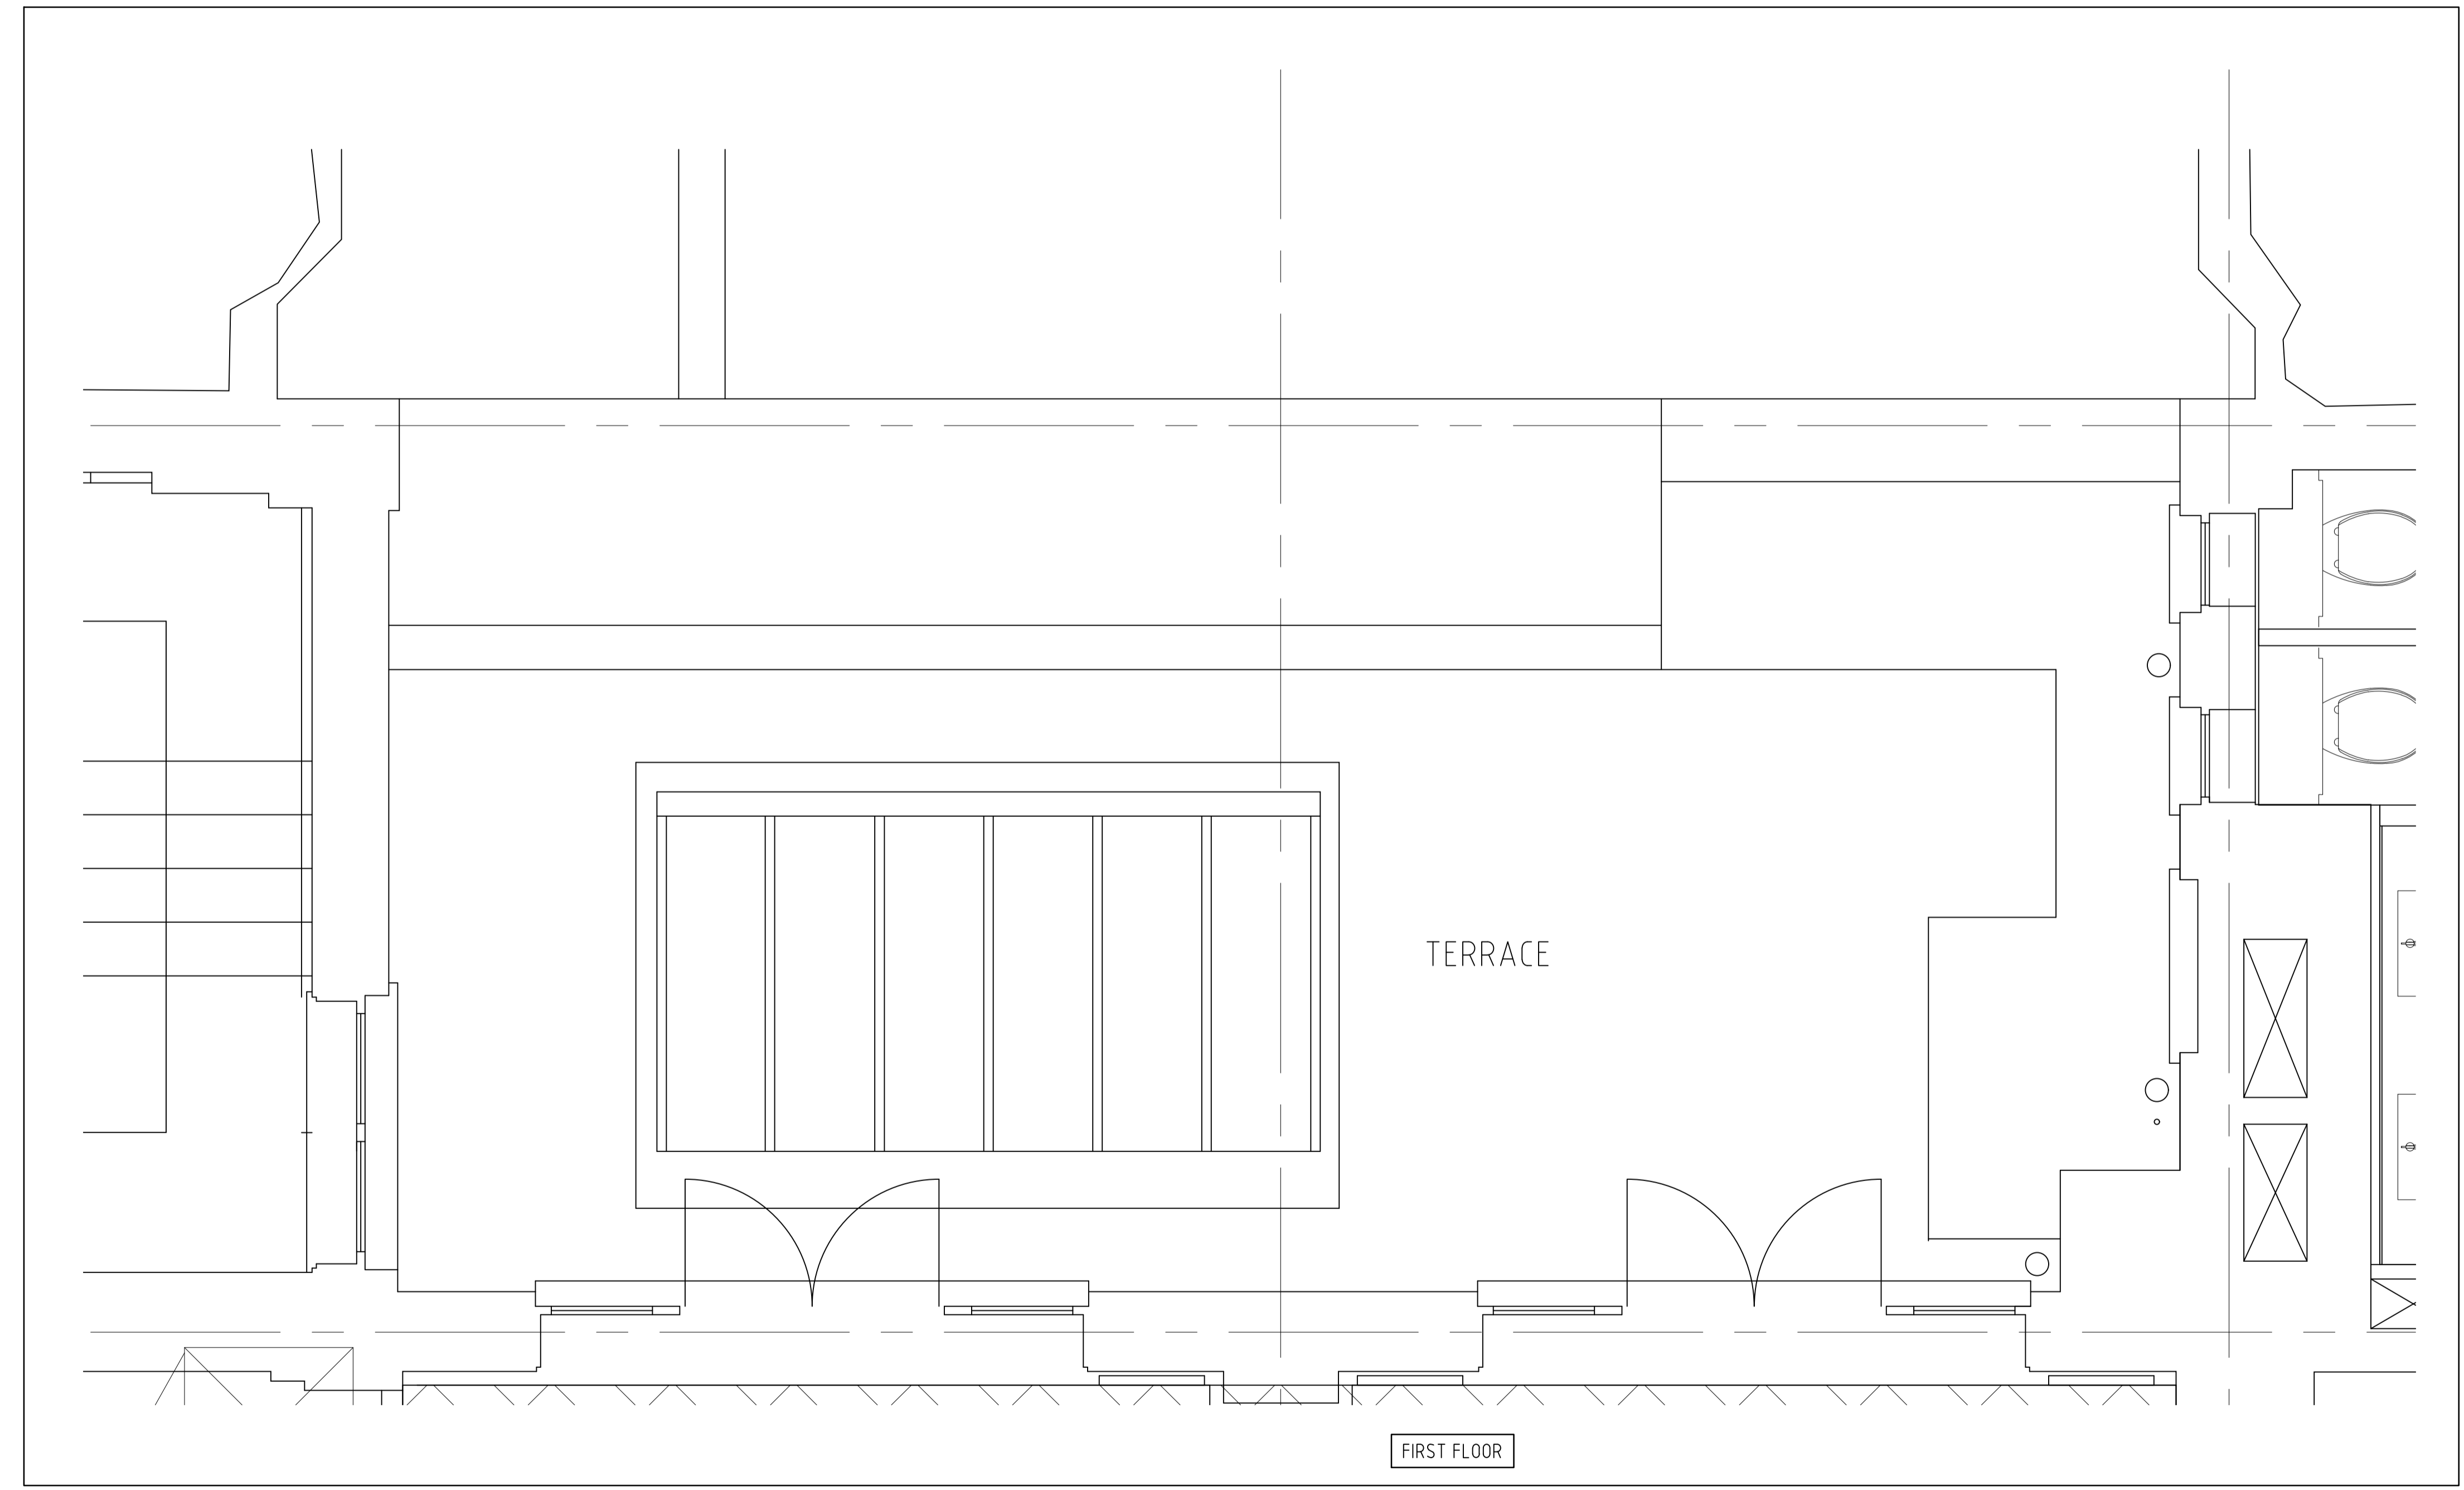

REVISION P1

No. Date By Contents

Client
INDUSTRIAL LIGHT & MAGIC

In Collaboration With

Project
HEND HOUSE

FHPRESS
Engineering Services Solutions

34-42 Weburn Place, London, WCH 0JR Tel. 020 7307 7500
McLaren Building, 46 The Priory Queensway, Birmingham, B4 7LR Tel. 0121 212 2263
111 Piccadilly, Manchester M1 2HY Tel. 0161 237 5321
Broad Quay House, Prince Street, Bristol BS1 4DJ Tel. 0117 929 8333
West One, Wellington Street, Leeds LS1 1BA Tel. 0113 821 4752

Drawing Title
MECHANICAL SERVICES
EXISTING ARRANGEMENT
FIRST FLOOR

Scale 1:20@A1, 1:40@A3 Drawn AutoCAD/ ST/BJH
Date JULY 2016 Checked ST

Project number/Drawing number
FHPRESS24346/1104

Revision
P1

FOR INFORMATION