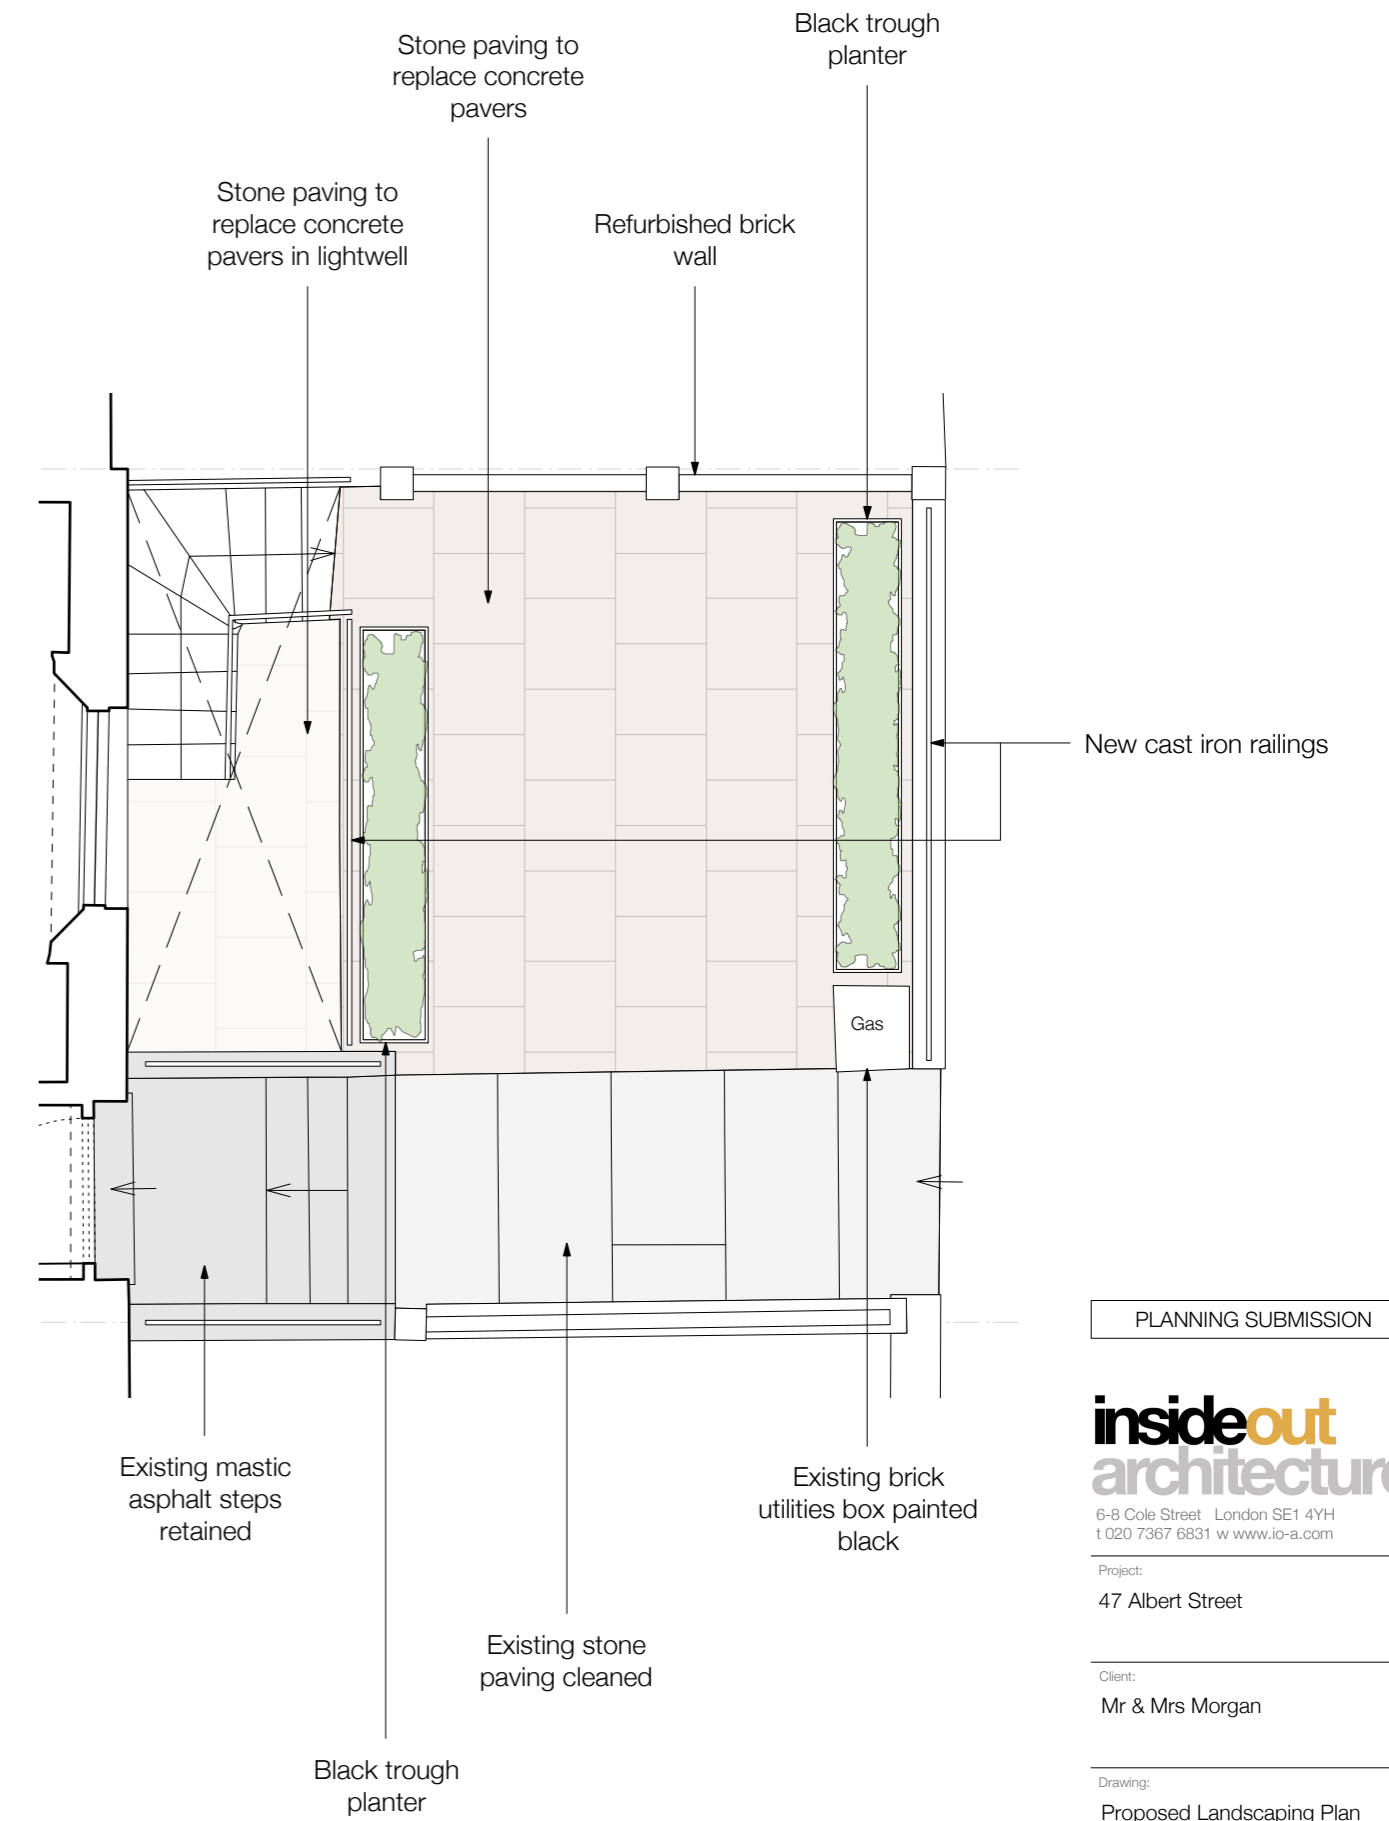

A sweeping garden path allows for a secluded rear patio area

Tall grasses and wildflowers create meadow-like lawn area

Dense, tall planting creates an informal garden oasis and elicits a sense of privacy

Stone paving for patios and paths is durable and ties in with the building aesthetic

Simple black trough planters compliment cast iron railings in front garden and provide a more formal front garden

PLANNING SUBMISSION

insideout
architecture

6-8 Cole Street London SE1 4YH
t 020 7367 6831 w www.io-a.com

Project:
47 Albert Street

Client:
Mr & Mrs Morgan

Drawing:
Proposed Landscaping Plan

Drawing Number:
P1604_P_206

Date: Aug 16 Scale: 1:50@A2