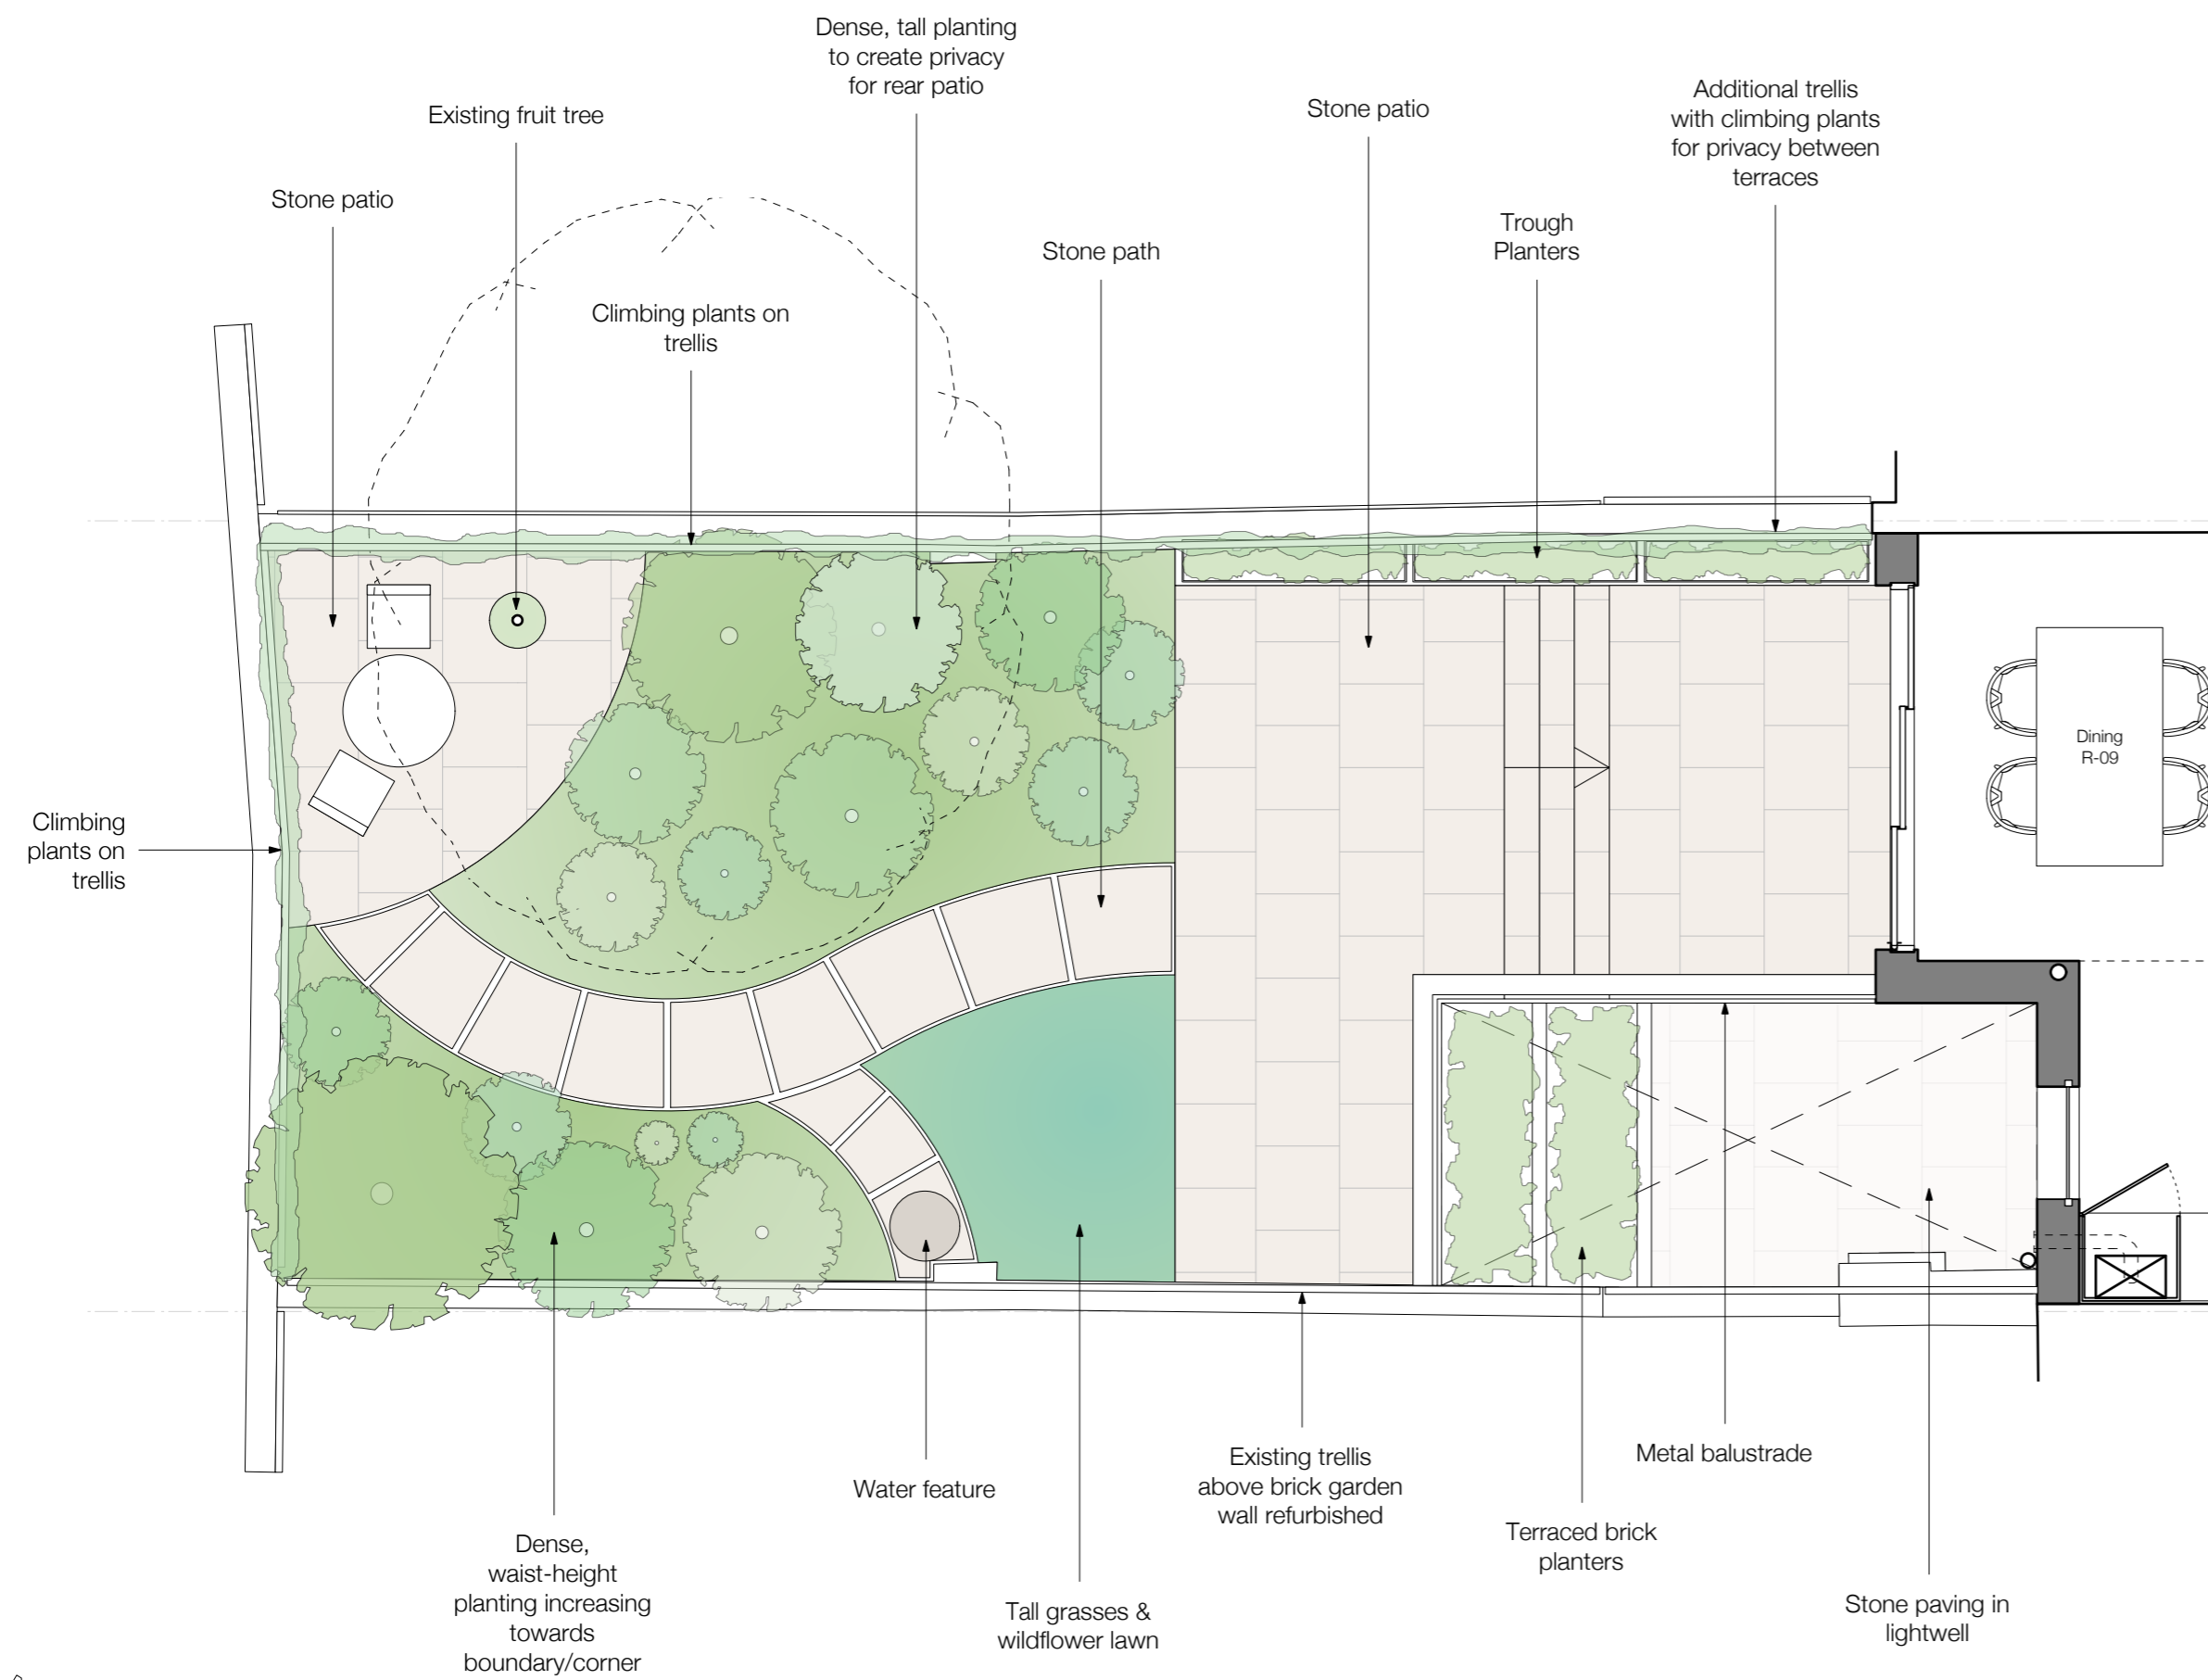

A sweeping garden path allows for a secluded rear patio area

Tall grasses and wildflowers create meadow-like lawn area

Dense, tall planting creates an informal garden oasis and elicits a sense of privacy

Stone paving for patios and paths is durable and ties in with the building aesthetic

Simple black trough planters compliment cast iron railings in front garden and provide a more formal front garden

PLANNING SUBMISSION

insideout
architecture

6-8 Cole Street London SE1 4YH
t 020 7367 6831 w www.io-a.com

Project:
47 Albert Street

Client:
Mr & Mrs Morgan

Drawing:
Proposed Landscaping Plan

Drawing Number:
P1604_P_206

Date: Aug 16 Scale: 1:50@A2