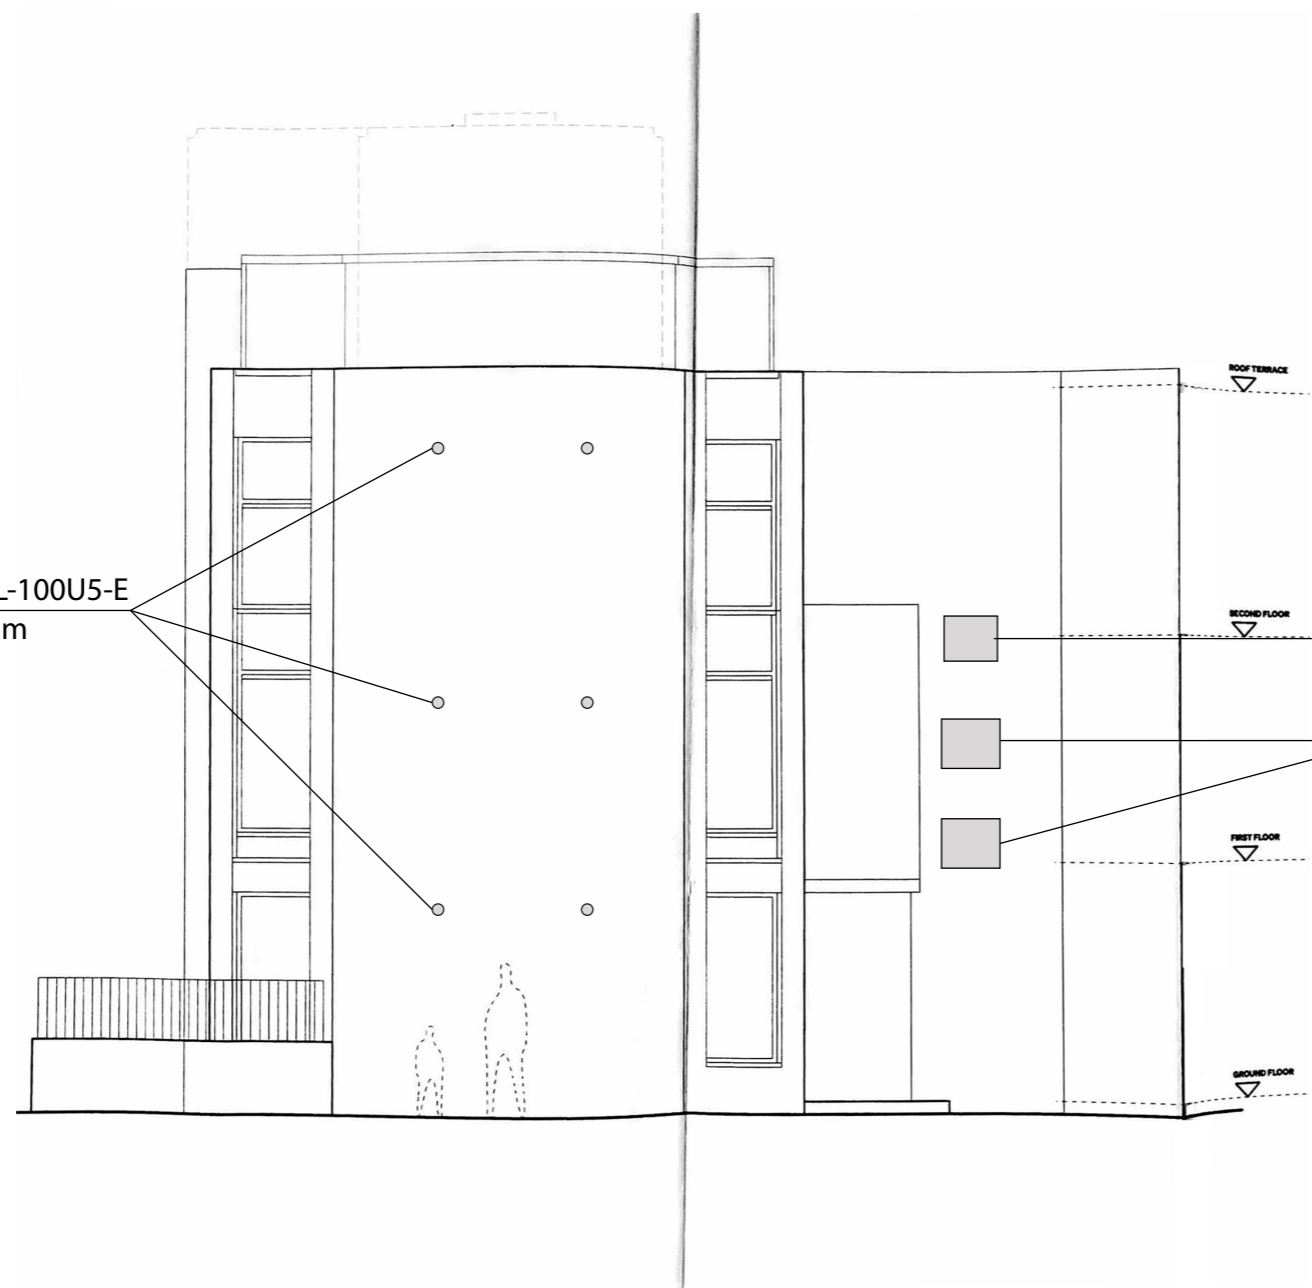

6 vents for VL-100U5-E
round 150 mm

MSZ-SF25VE
800 x 550 mm

MXZ-4D72VA
840 x 710 mm

all ventilation units and vents painted to match existing brickwork

Auden Place Community Nursery
1 Manley Street
London NW1 8LT

East elevation: ventilation
Auden006 27/07/2016