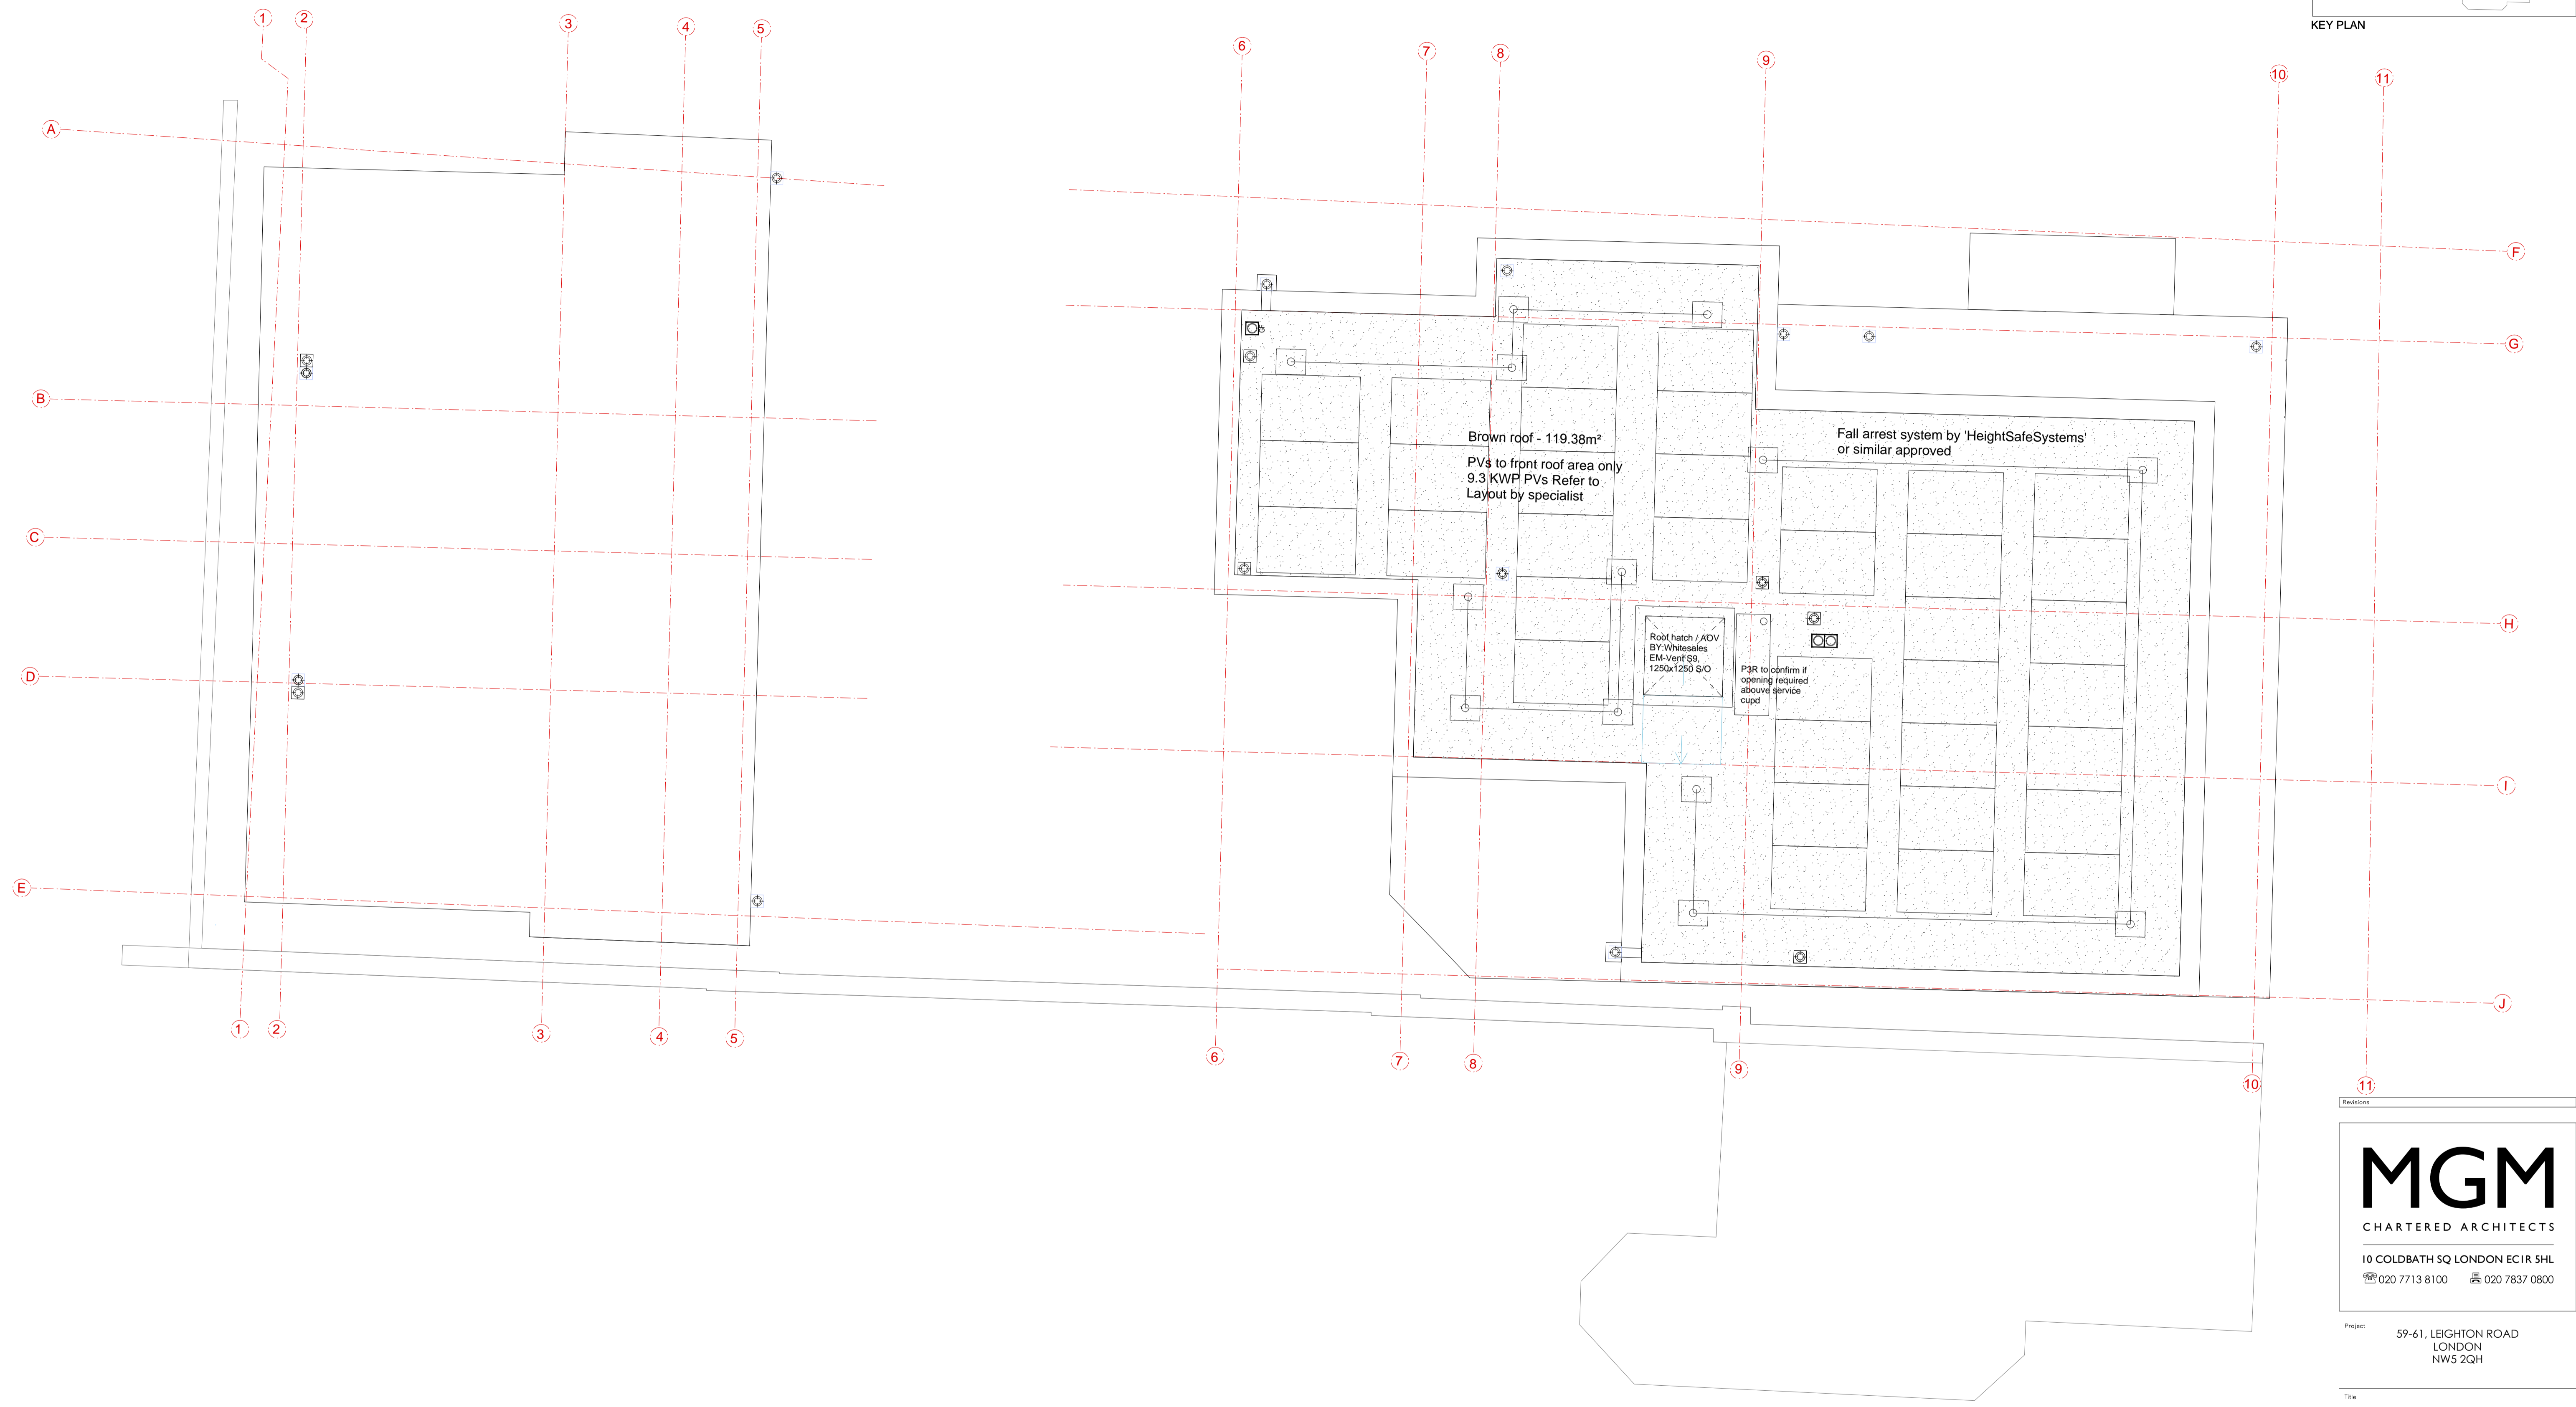

Revisions

MGM
CHARTERED ARCHITECTS
10 COLDBATH SQ LONDON EC1R 5HL
☎ 020 7713 8100 📠 020 7837 0800

Project 59-61, LEIGHTON ROAD
LONDON
NW5 2QH

Title
ROOF PLAN

Scale 1:50@A1	Drawn by VP
Date August 2016	Checked VP
Drawing Number 5381/P/06	Revision -

PLANNING