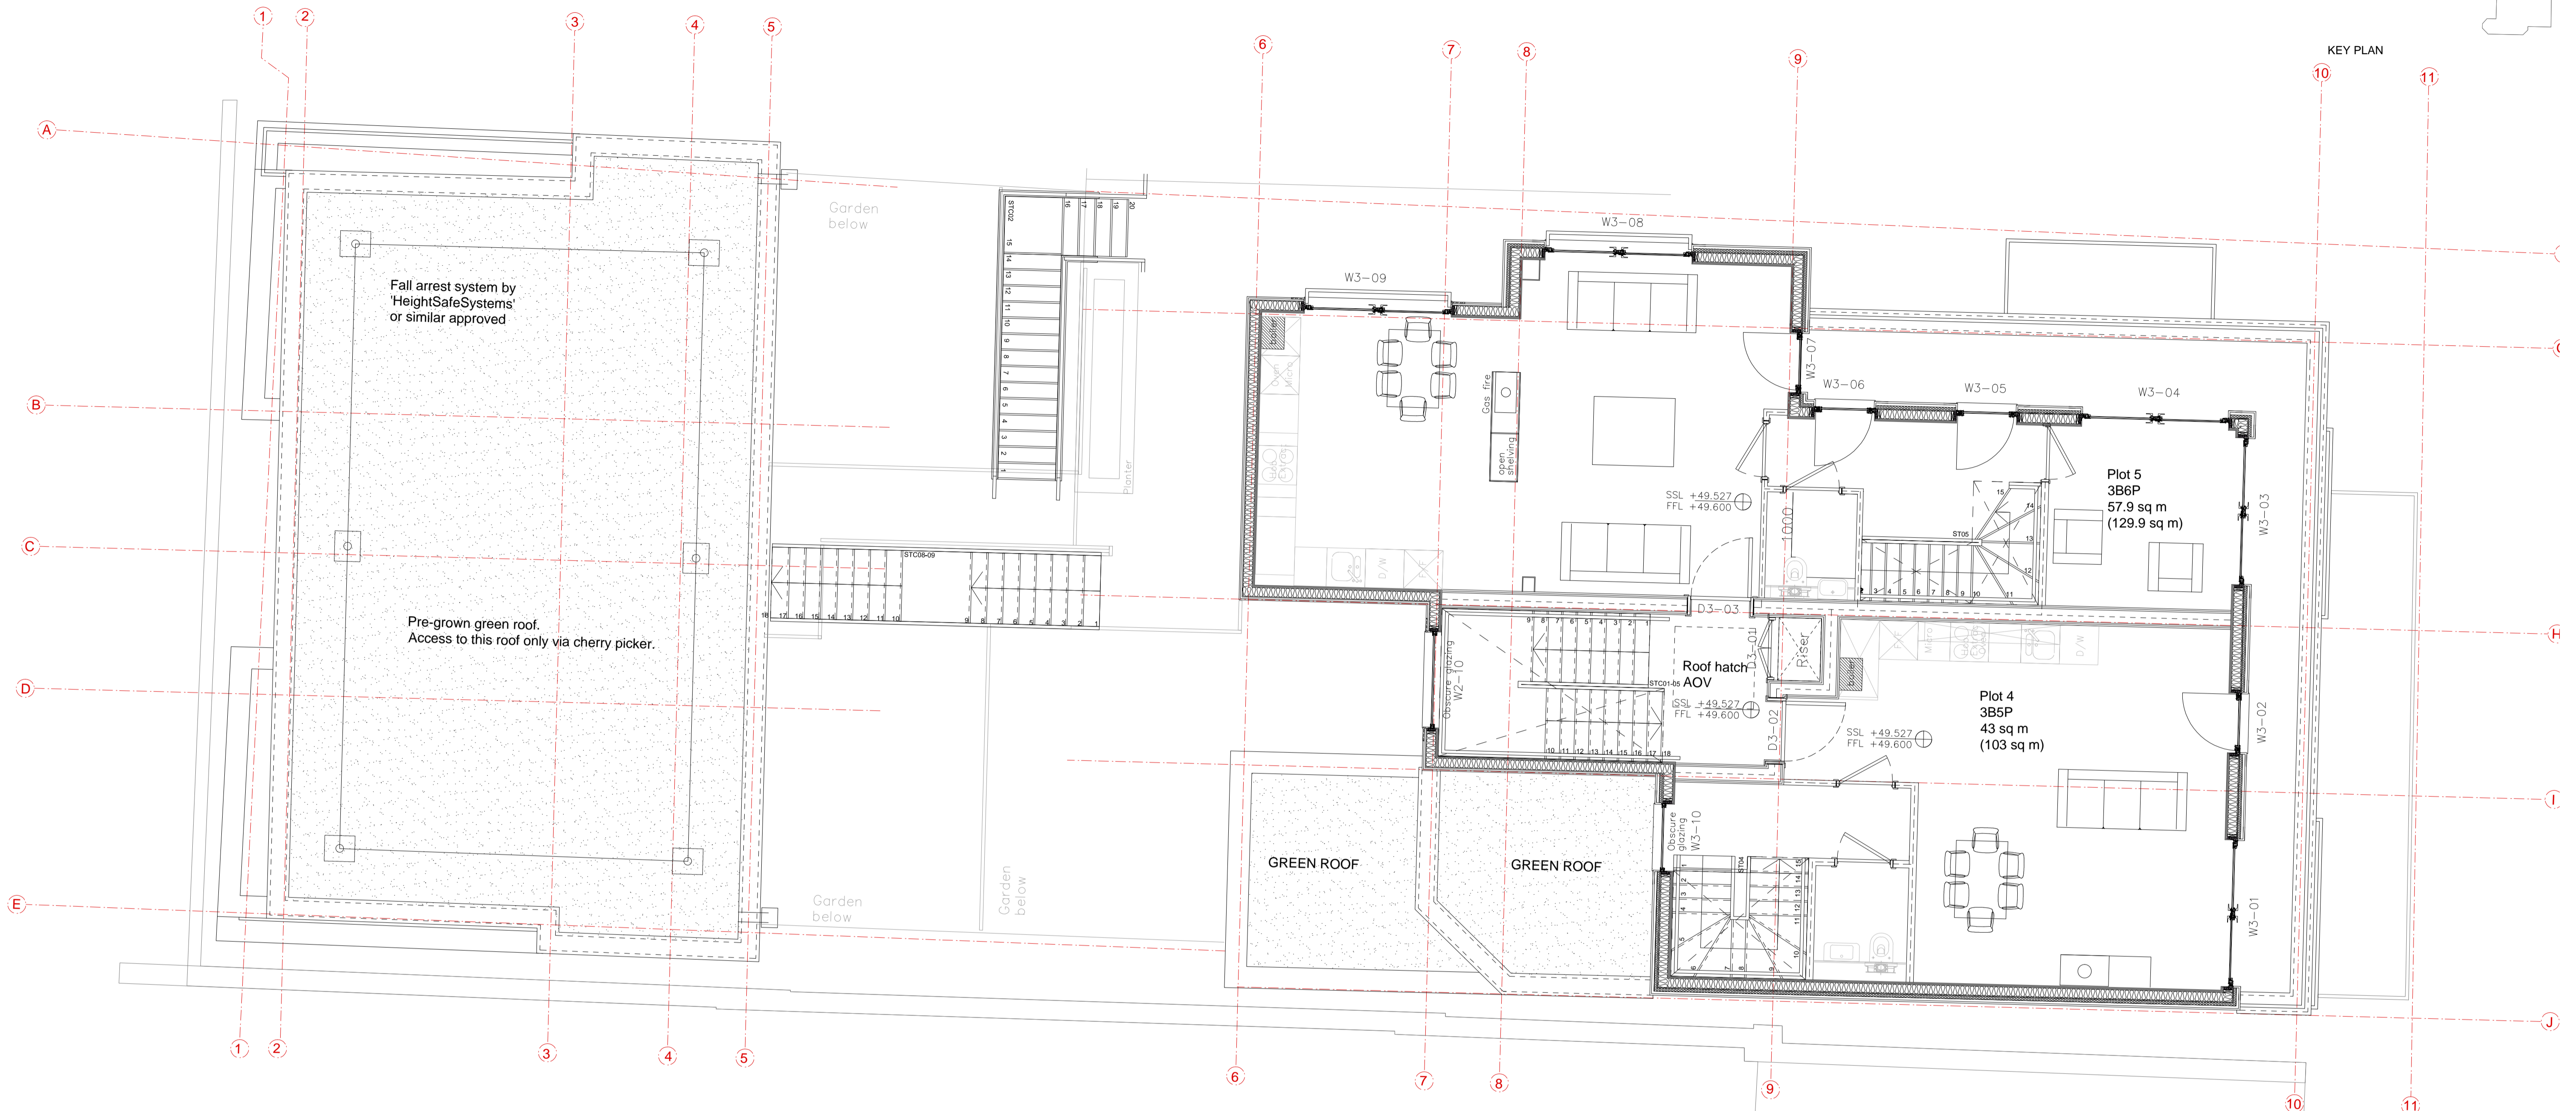

Revisions

MGM
CHARTERED ARCHITECTS
10 COLDBATH SQ LONDON EC1R 5HL
020 7713 8100 020 7837 0800

Project 59 - 61 Leighton Road
London
NW5 2QH

Title
THIRD FLOOR PLAN

Scale	1:50@A1:1:100@A3	Drawn by	VP
Date	August 2016	Checked	VP
Drawing Number	5381/P/05	Revision	-

PLANNING