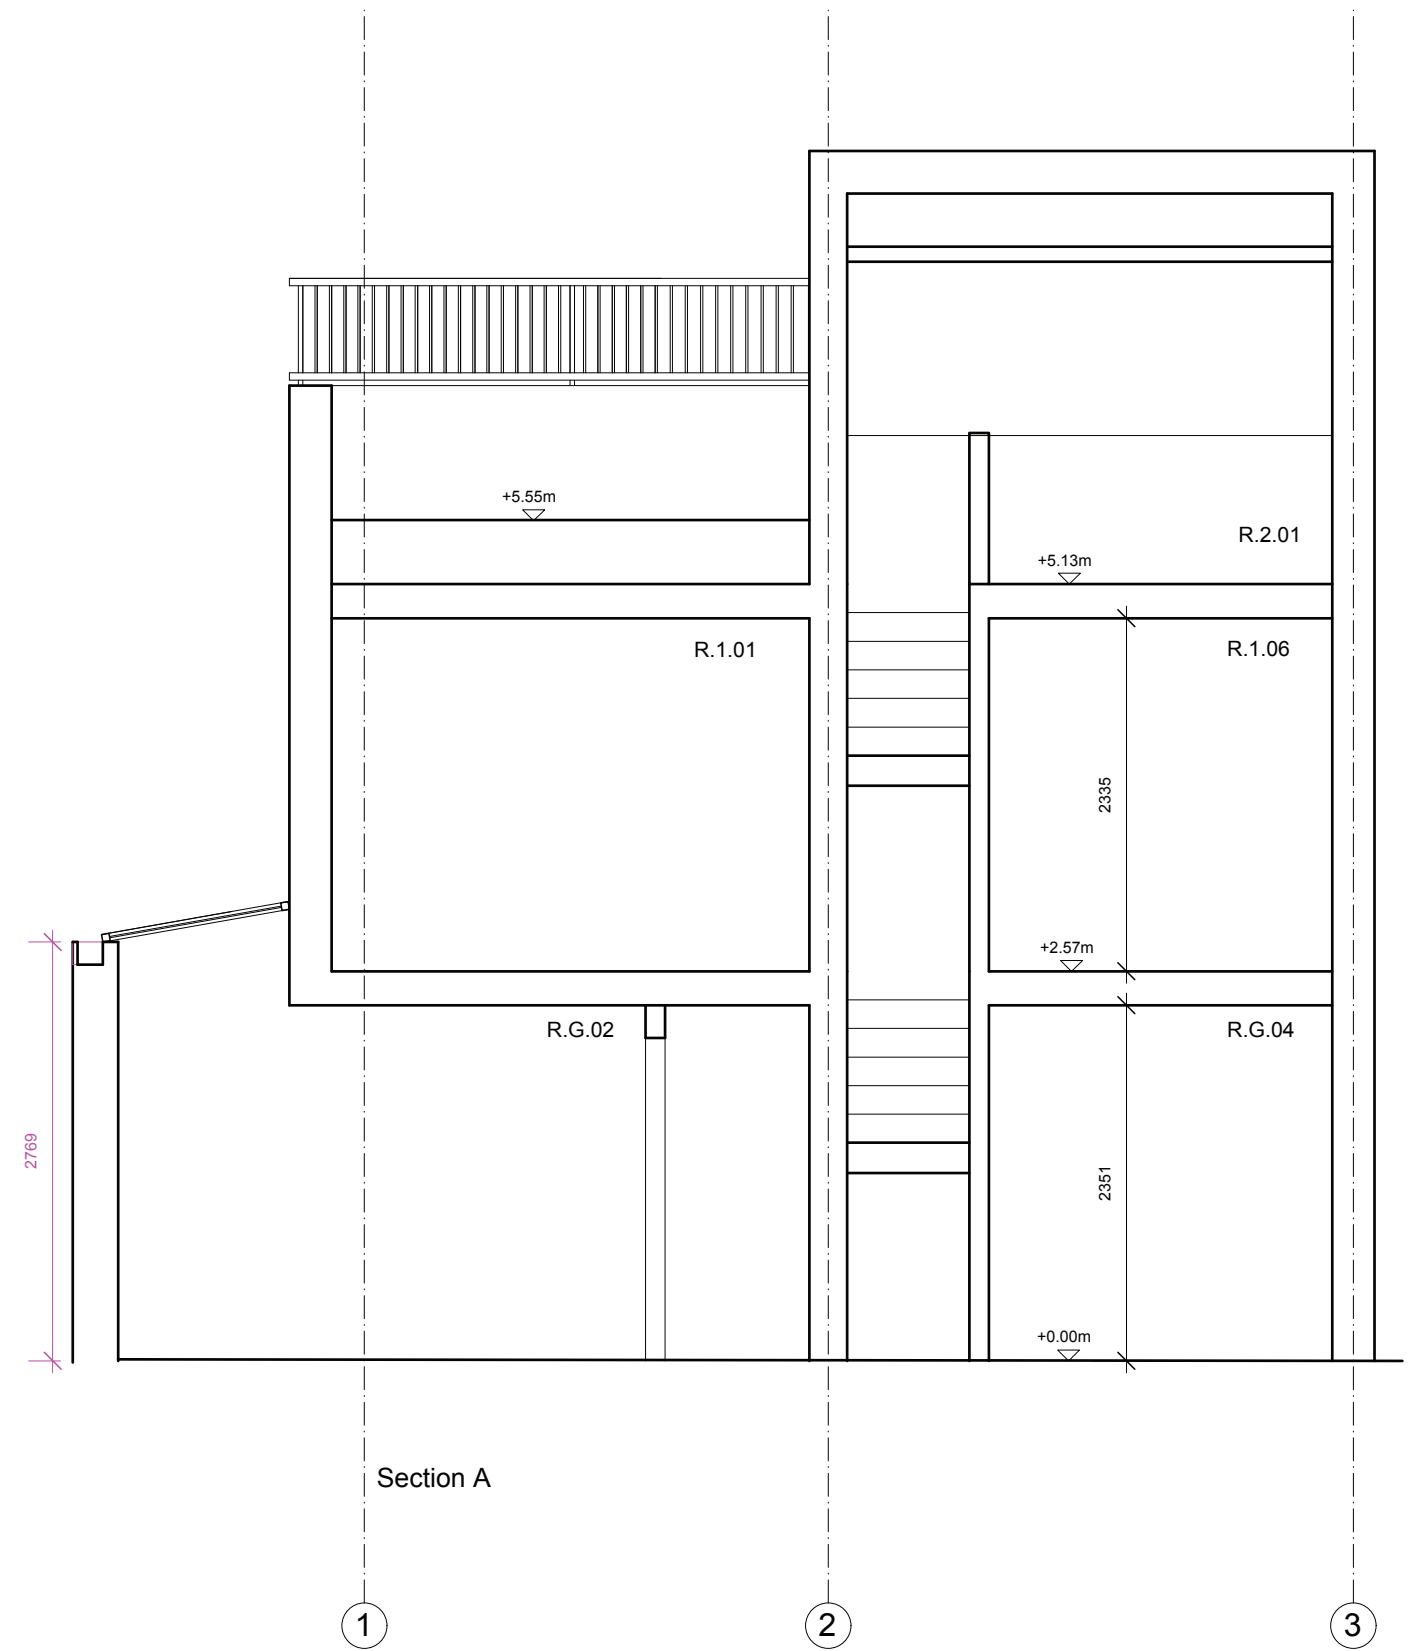

Section B

Section A

**MARTINS CAMISULI** Unit1, 2A Oakford Road, London NW5 1AH Tel 020 7267 86 22 WWW.martinscamisuli.co.uk

**JOB TITLE:** Camden Mews  
**DRWG TITLE:** Proposed Sections  
**DRWG NO:** MC/149(02)\_05  
**SCALE:** 1.50  
**DATE:** July 2016

DESIGN DRAWING FOR INFORMATION ONLY, AND IS NOT TO BE CONSTRUCTED FROM.  
 ALL DIMENSIONS TO BE CHECKED ON SITE. THIS DRAWING IS COPYRIGHT