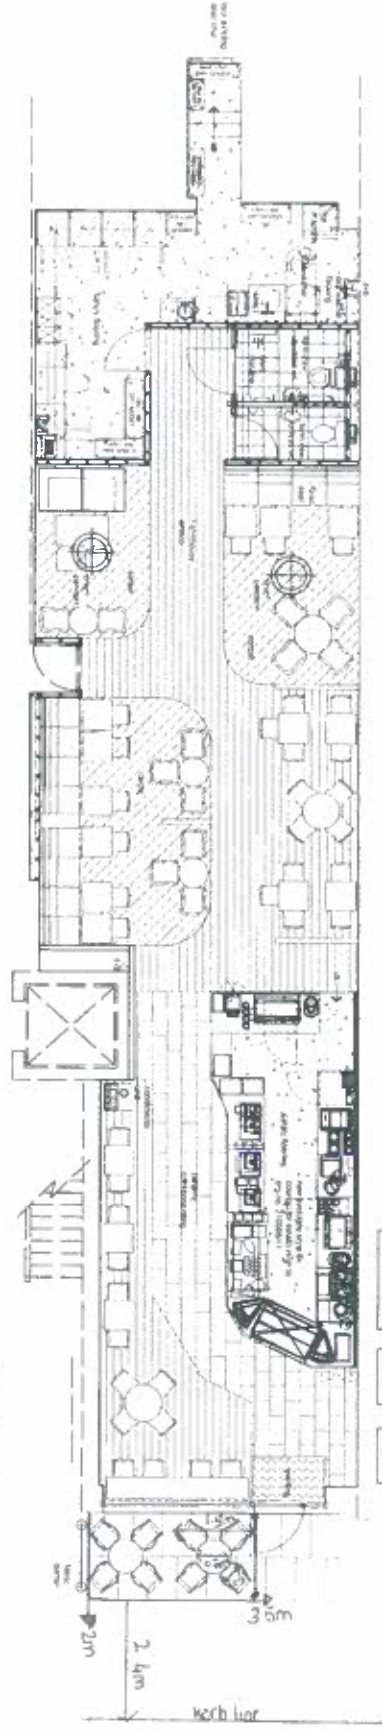

Project: Costa Coffee, London
Date: 20.06.11
Scale: 1:500
Author: SIEA Design Group
Client: Costa Coffee

SIEA DESIGN GROUP
COSTA
Hilton Garden,
London
General Layout

Project	1:100 @ A3	Date	20.06.11
Author	SS	Client	JS
Scale	1:100 @ A3	Date	20.06.11
Project	1:100 @ A3	Date	20.06.11
Author	SS	Client	JS