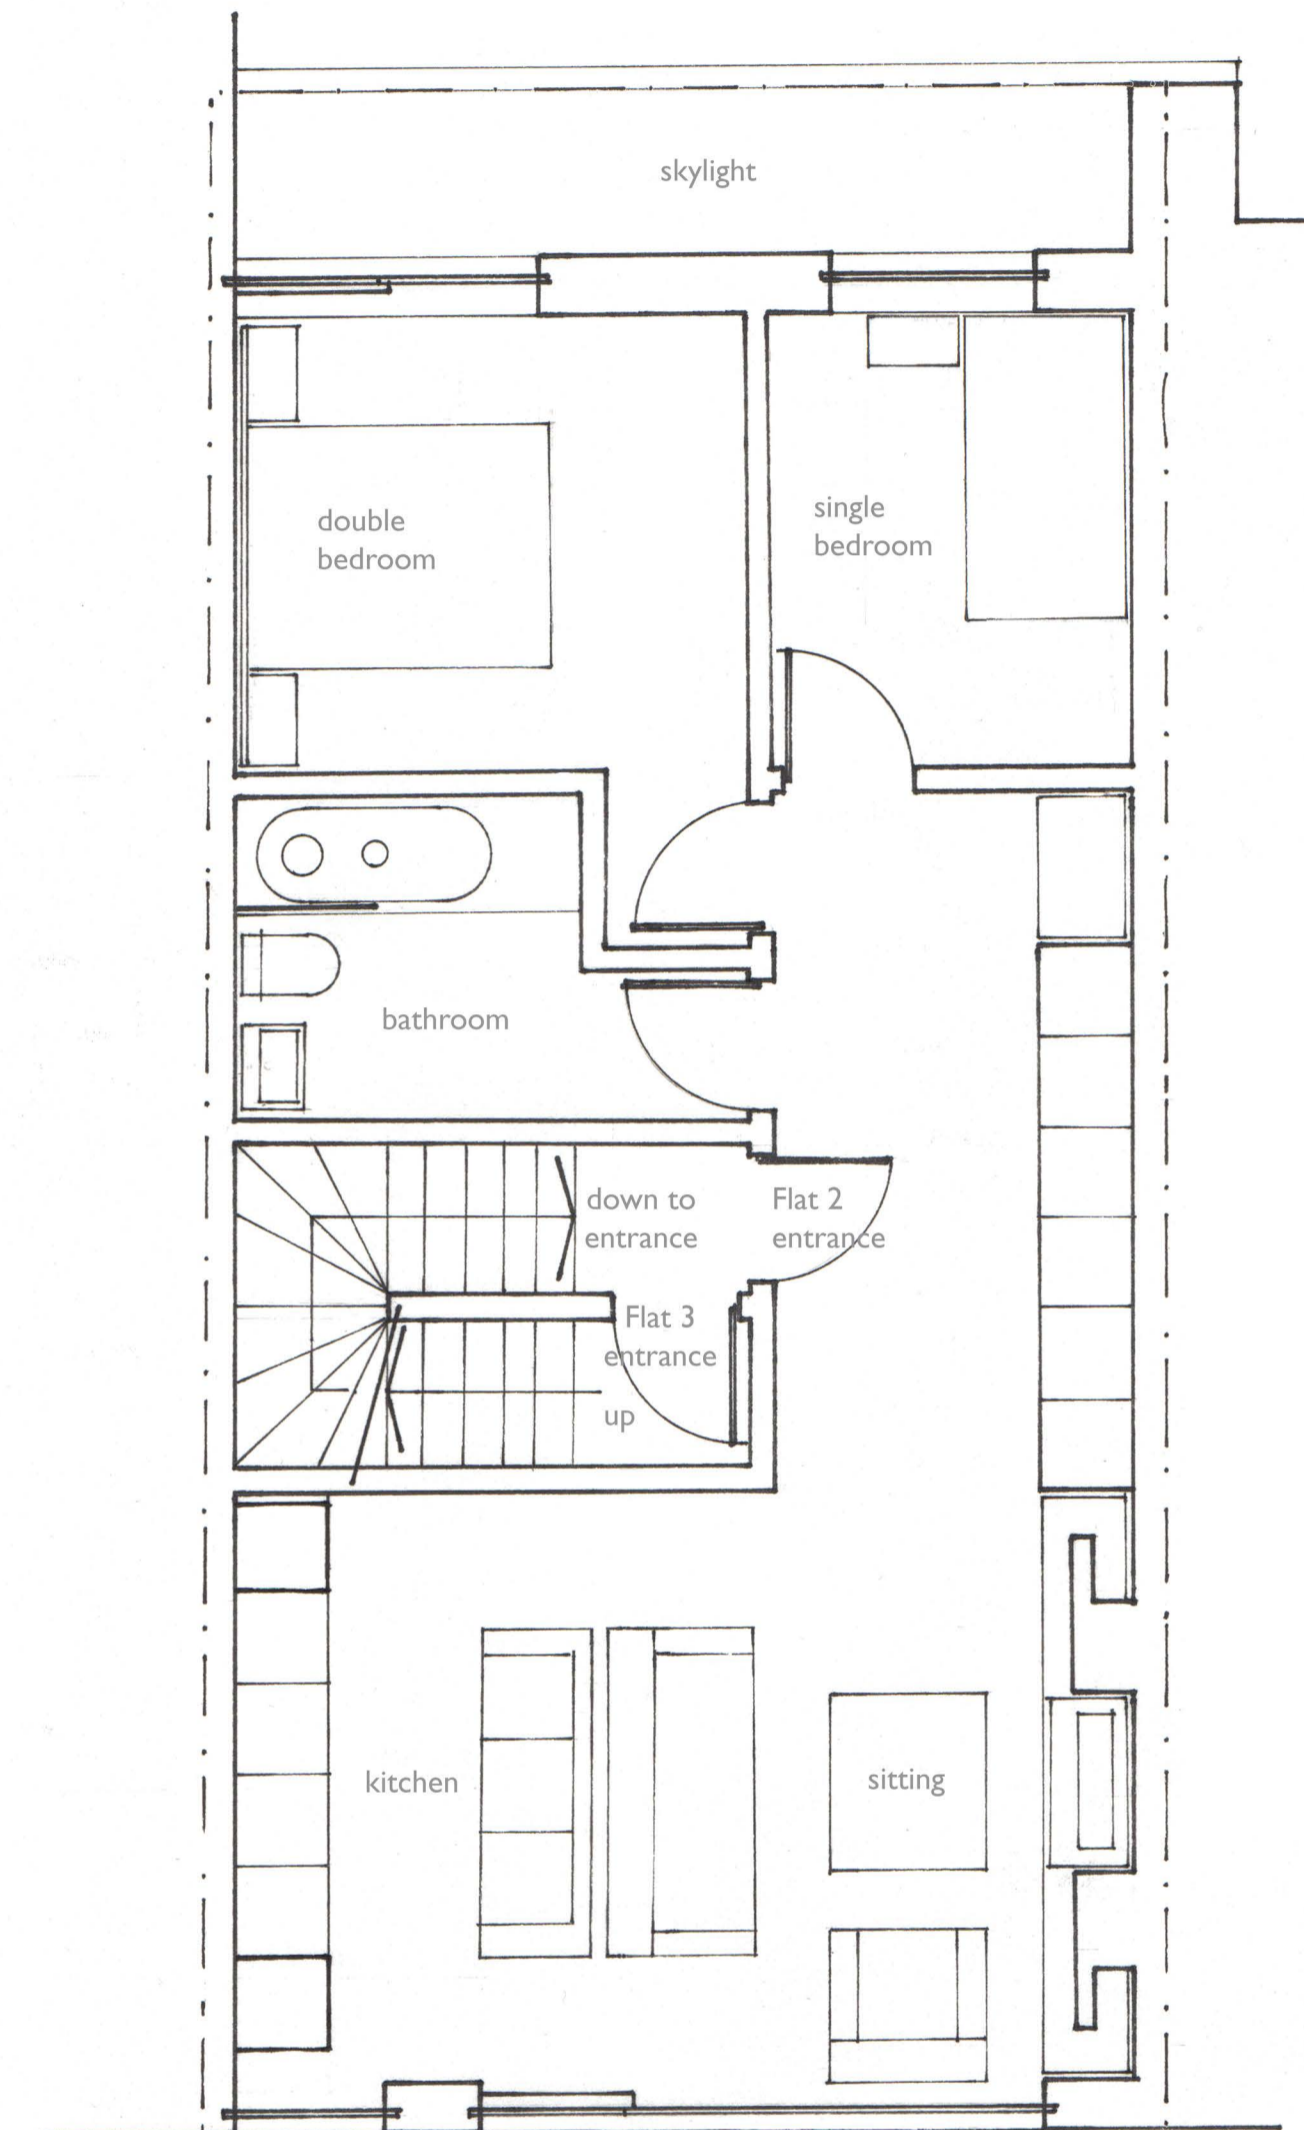

basement 1:50

ground 1:50
showing Lifetime Homes features

first 1:50

proposed plans

PLANNING

Title: PROPOSED PLANS
 Drawing Number: 115_P4_A1200
 Rev: 01
 Issued: 11.11.15
 Scale: 1:50/ 1:100 @ A1
 Project: 27 King's Mews
 London WC1N