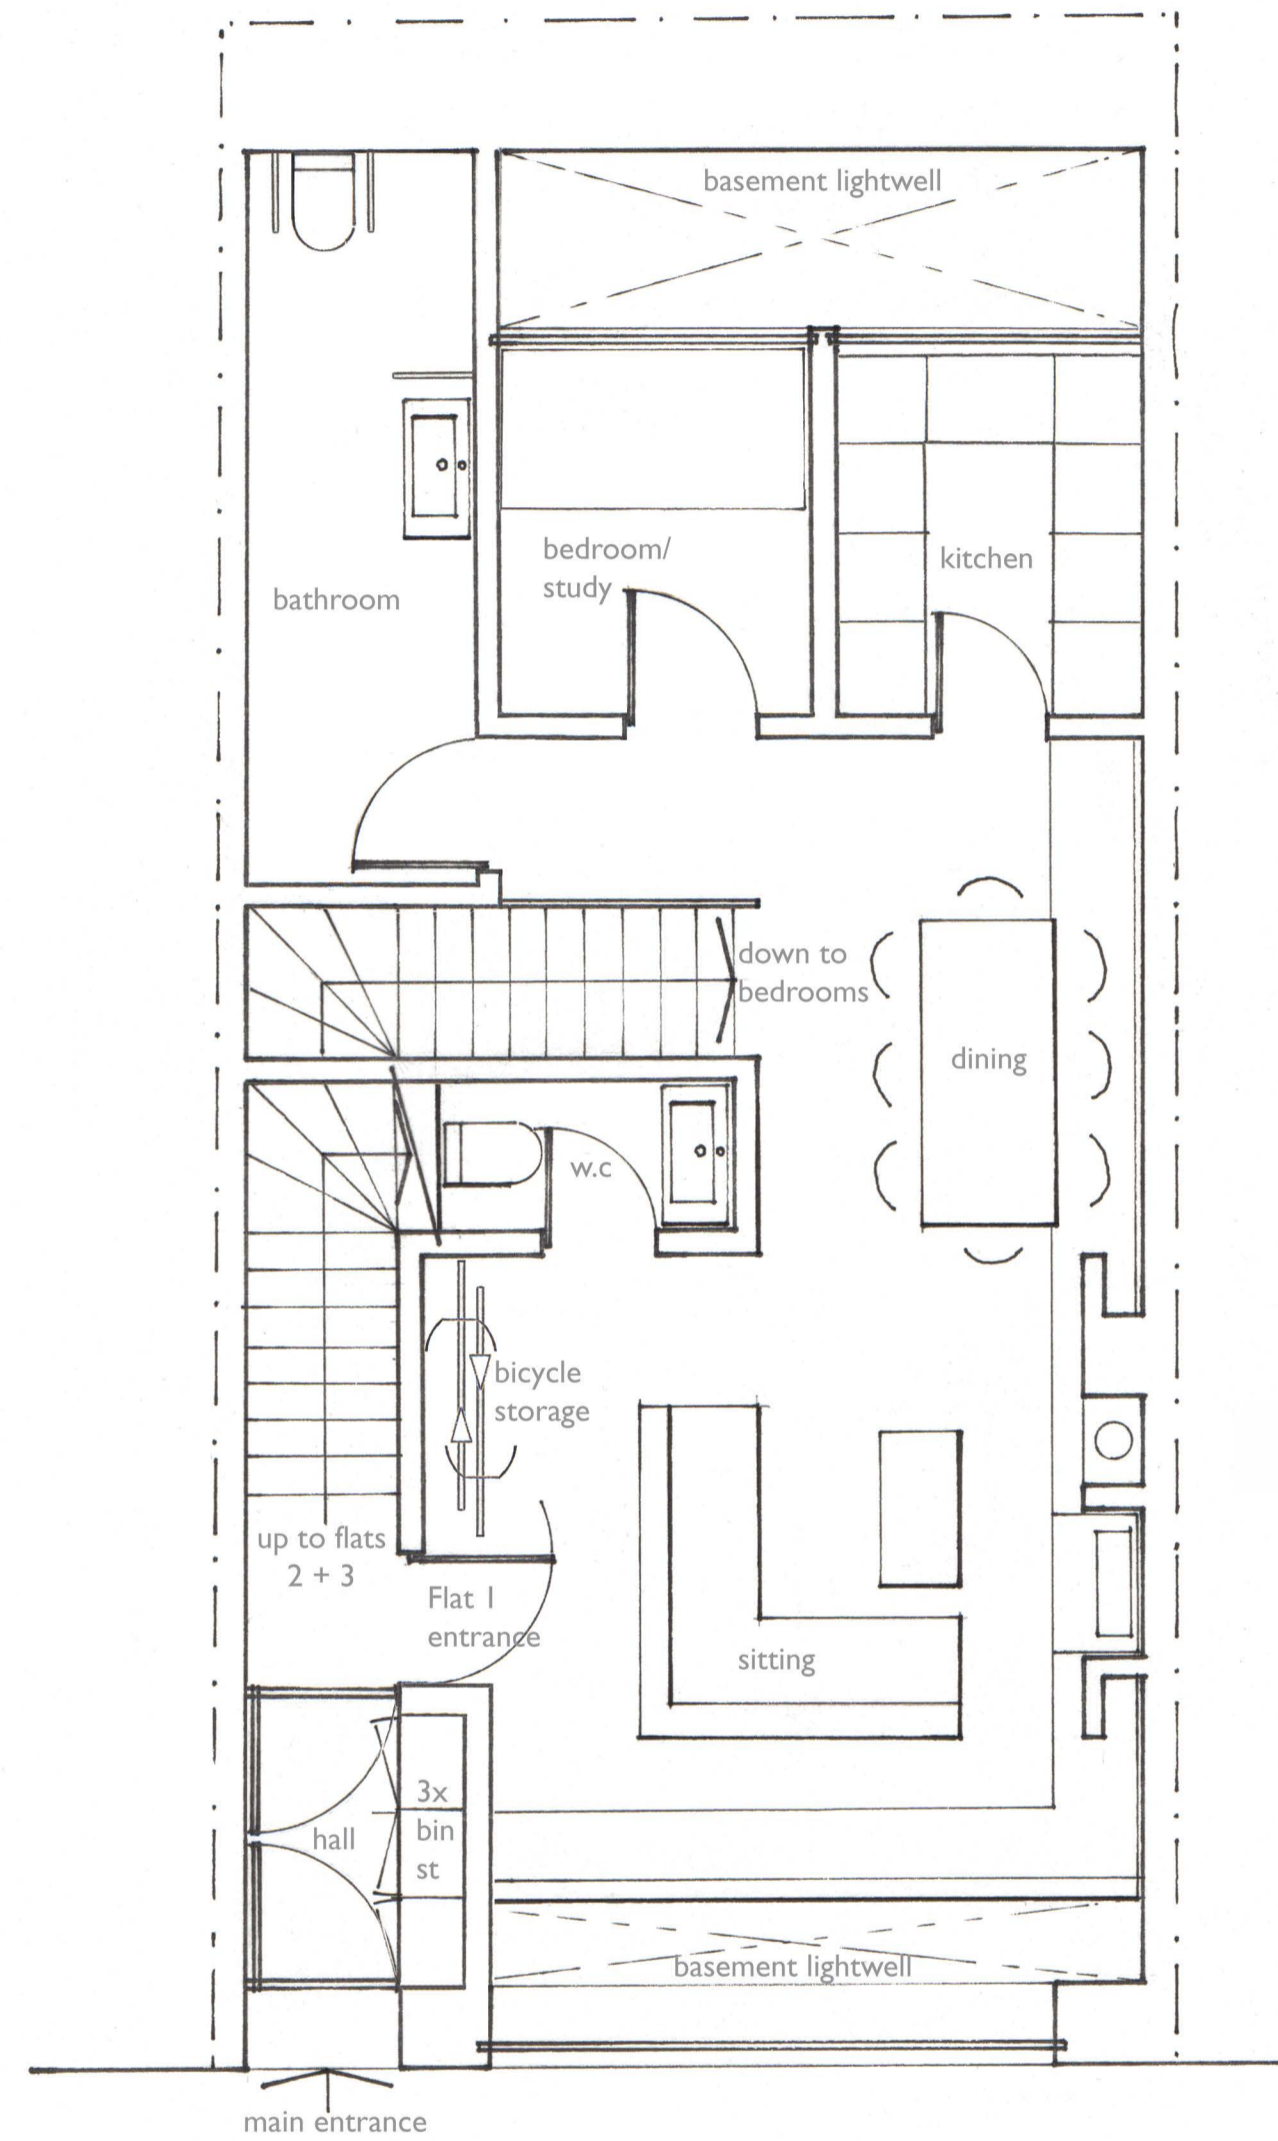

basement 1:50

ground 1:50
showing Lifetime Homes features

first 1:50

proposed plans

PLANNING

Title: PROPOSED PLANS
 Drawing Number: 115_P4_A1200
 Rev: 01
 Issued: 11.11.15
 Scale: 1:50/ 1:100 @ A1
 Project: 27 King's Mews
 London WC1N