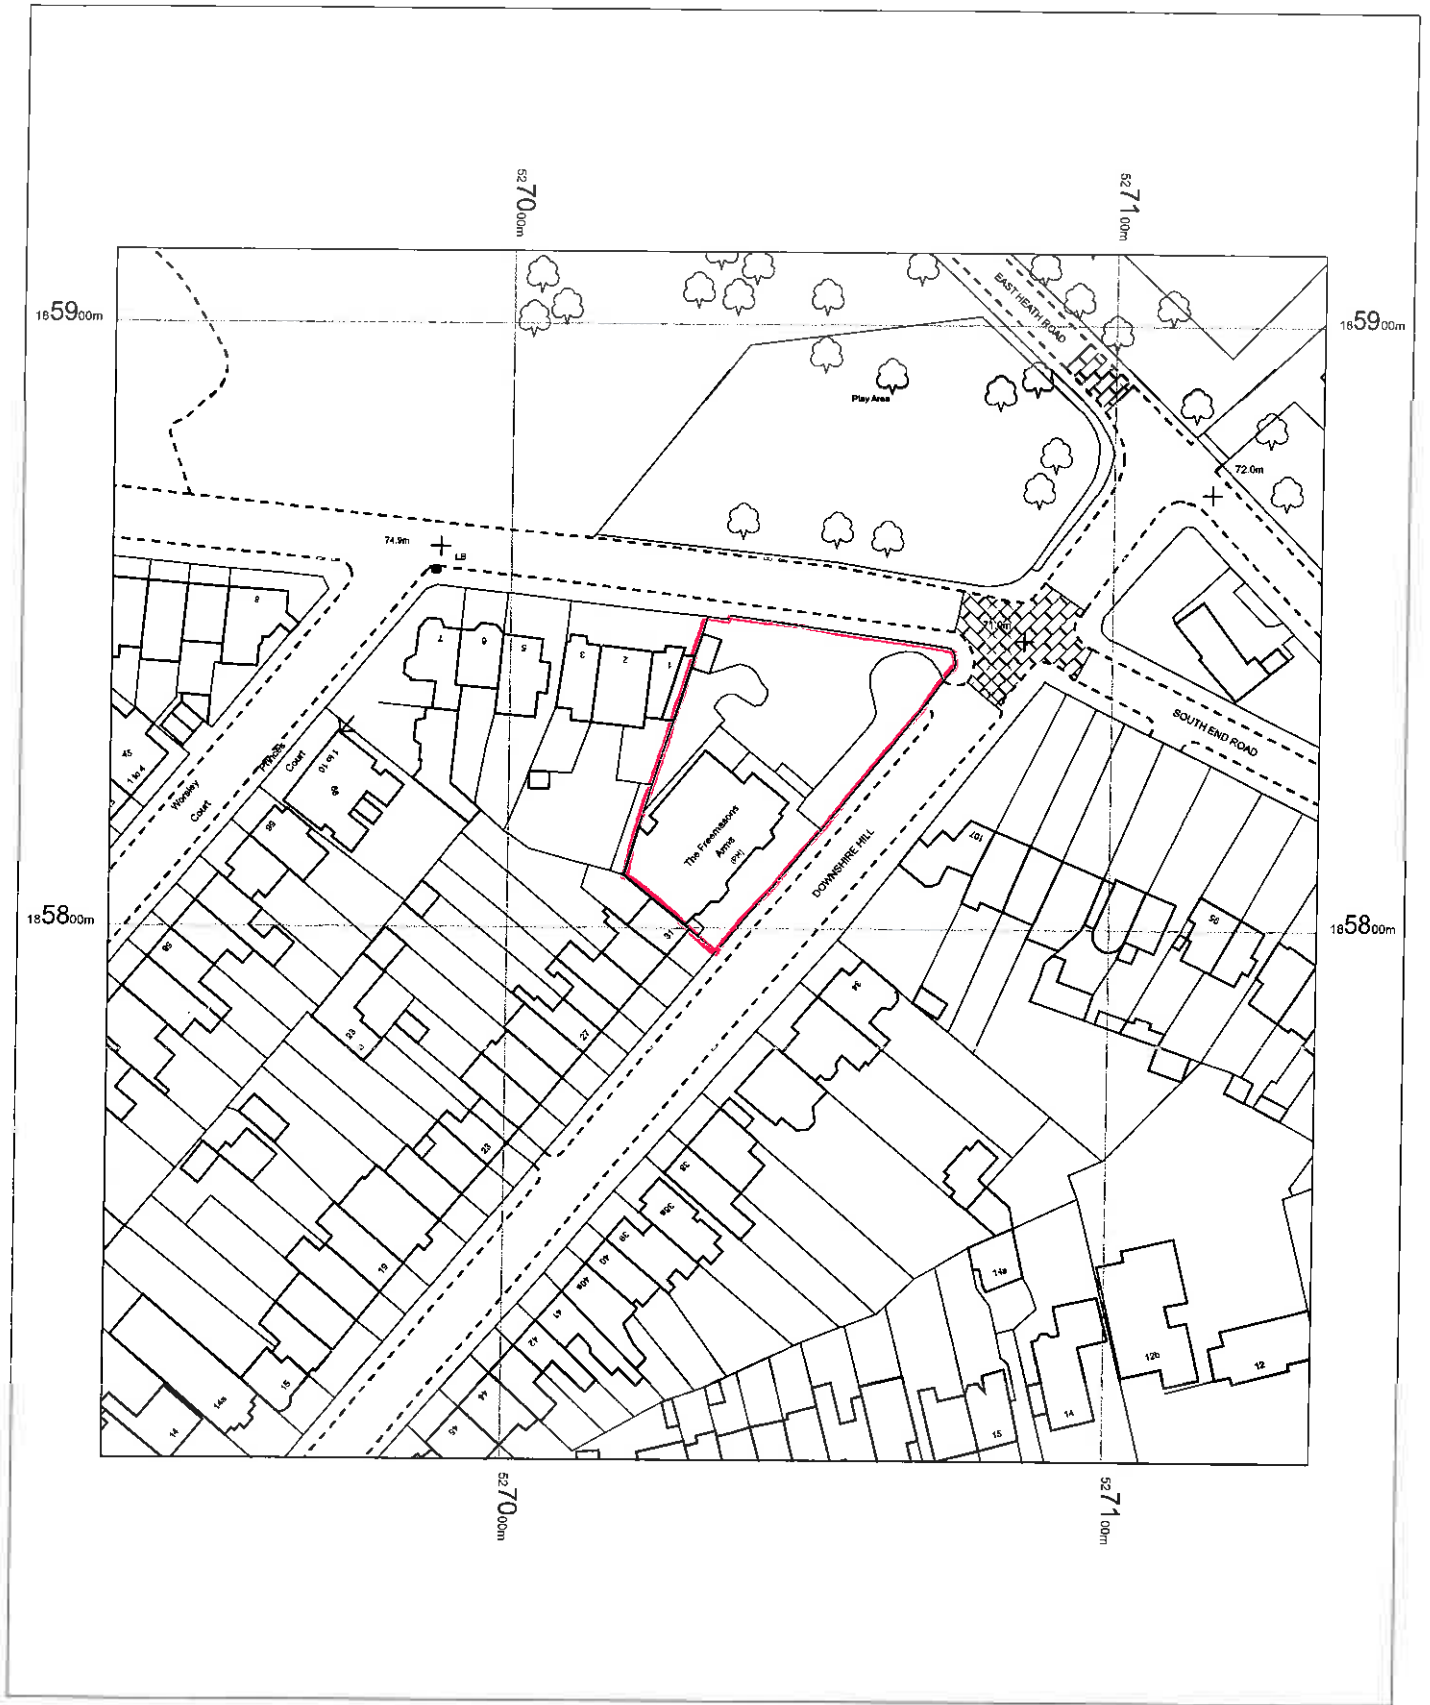

Freemasons Arms London NW3 1NT

OS MasterMap 1250/2500/10000 scale
 16 August 2016, ID: CM-00553785
www.centremapslive.co.uk
 1:1250 scale print at A4, Centre: 527034 E, 185812 N
 ©Crown Copyright and database rights 2016 OS
 100019980