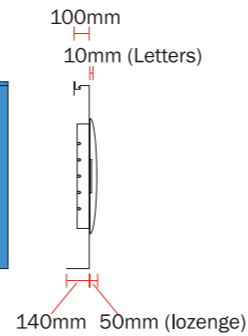

Proposed

Existing

Sign 'A'
 Scale 1:50
 Non-illuminated folded aluminium fascia finished
 Pantone 279, incorporating internally illuminated Boots lozenge & internally illuminated push through acrylic letters.
 Lozenge & letters to face & halo illuminate Illumination by internal white L.E.D.s.
 (Fascia face remains unilluminated).
 Fascia to feature concealed Blue L.E.D illumination to provide vertical wash of light to shopfront above fascia.

Materials: Aluminium, moulded acrylic, fret cut acrylic.
 Size of fascia = 10405mm x 1235mm
 Lozenge size = 1303mm x 763mm
 Cap height 'h' of health & 'b' of beauty = 320mm
 Height to underside of sign = 2840mm

Sign 'B'
 Scale 1:20
 Large projection sign
 Internally illuminated projecting cross.
 Illumination by internal white L.E.D.s (illumination 120 candela)
 Materials: Acrylic and steel
 Overall size 750mm x 570mm
 Sizes as shown.
 Height to underside of sign = 3170mm
Illuminated
 Back illuminated cross = pantone 348c (darker green), and pantone 346c (lighter green).
 Also, the 'gaps' created by the overlaying of cross shapes pantone 566c (aqua).

Sign 'C' - Removed from proposed scheme.

Sign 'D'
 Scale 1:50
 Non-illuminated digitally printed window graphics
 Material: Digitally printed vinyl (reverse applied).
 Size: 1950mm x 1985mm.
 Cap height letter 'A' of 'Ask' = 120mm
 Height of cross = 360mm.
 Height to underside of sign = 90mm