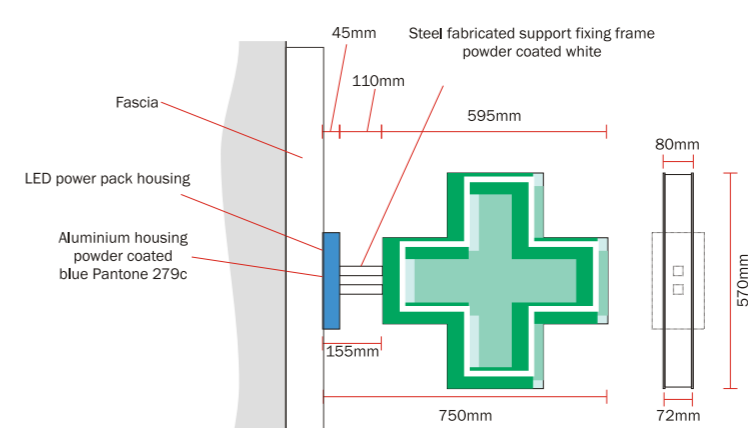

Proposed

Existing

Sign 'A'
 Scale 1:50
 Non-illuminated folded aluminium fascia finished
 Pantone 279, incorporating internally illuminated Boots lozenge & internally illuminated push through acrylic letters.
 Lozenge & letters to face & halo illuminate Illumination by internal white L.E.D.s.
 (Fascia face remains unilluminated).
 Fascia to feature concealed Blue L.E.D illumination to provide vertical wash of light to shopfront above fascia.

Materials: Aluminium, moulded acrylic, fret cut acrylic.
 Size of fascia = 10405mm x 1235mm
 Lozenge size = 1303mm x 763mm
 Cap height 'h' of health & 'b' of beauty = 320mm
 Height to underside of sign = 2840mm

Sign 'B'
 Scale 1:20
 Large projection sign
 Internally illuminated projecting cross.
 Illumination by internal white L.E.D.s (illumination 120 candela)
 Materials: Acrylic and steel
 Overall size 750mm x 570mm
 Sizes as shown.
 Height to underside of sign = 3170mm
Illuminated
 Back illuminated cross = pantone 348c (darker green), and pantone 346c (lighter green).
 Also, the 'gaps' created by the overlaying of cross shapes pantone 566c (aqua).

Sign 'C' - Removed from proposed scheme.

Sign 'D'
 Scale 1:50
 Non-illuminated digitally printed window graphics
 Material: Digitally printed vinyl (reverse applied).
 Size: 1950mm x 1985mm.
 Cap height letter 'A' of 'Ask' = 120mm
 Height of cross = 360mm.
 Height to underside of sign = 90mm