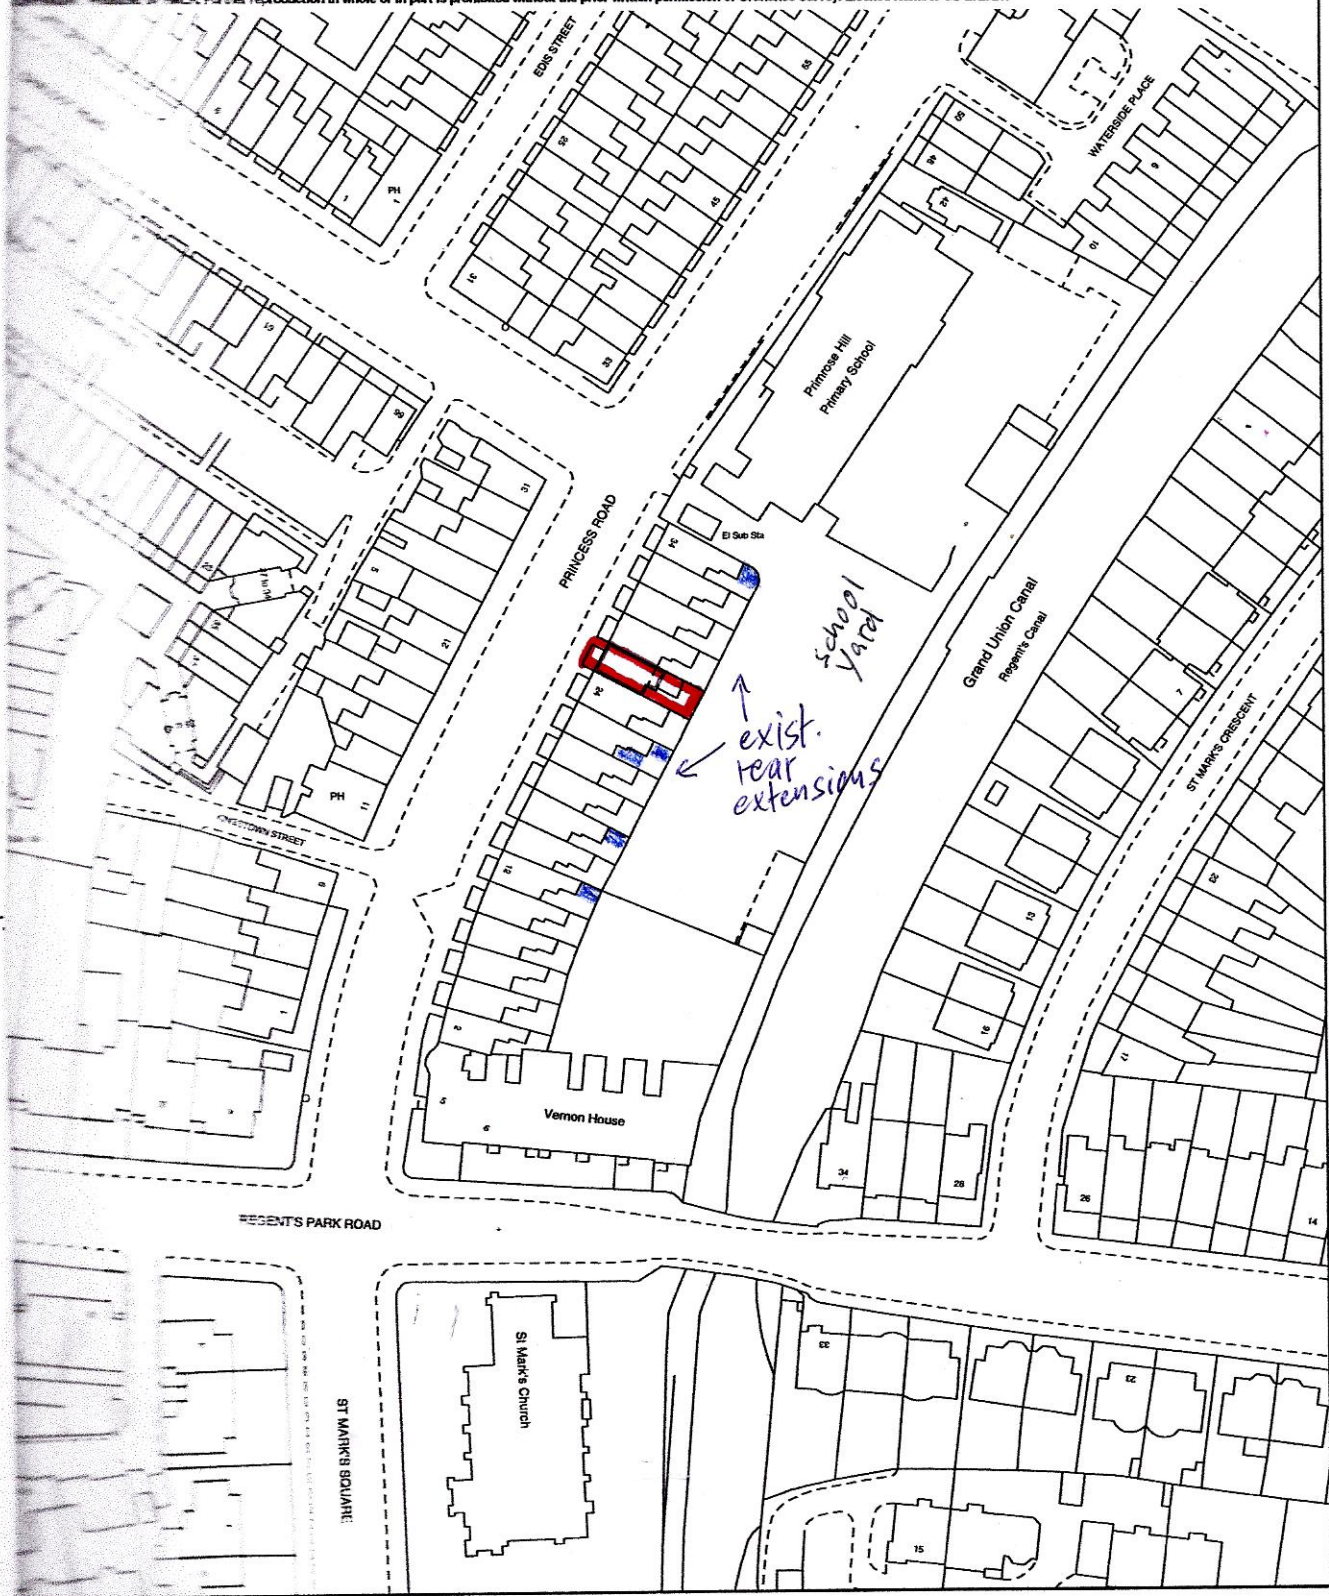

R

TITLE NUMBER
NGL799949

CAMDEN

TQ2883NW

SCALE 1:1250

Further reproduction in whole or in part is prohibited without the prior written permission of Ordnance Survey. Licence Number GD 272728.

26A PRINCESS ROAD NW1 8JL