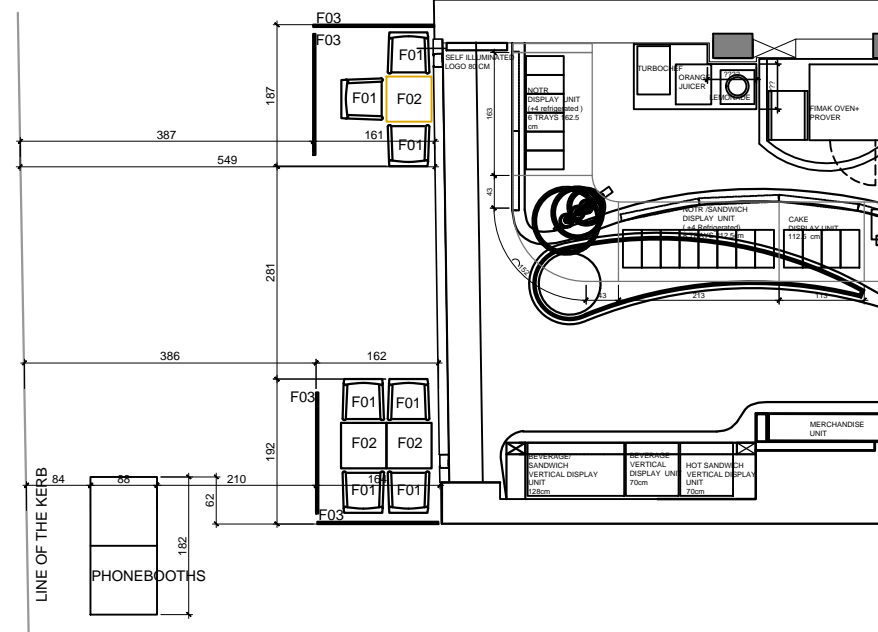

PAFTA ADI/ SHEET TITLE  
EXTERNAL LAYOUT

PAFTA NO/ SHEET NO  
SS.LONOXF.LP-G01

**A.100.00**

Drawn  
Architect Alev GÖNENCER

Architectural Confirm  
Architect Merih KESENCİ

Operational Confirm

Manager Confirm  
Merih KESENCİ

### DETAILS OF THE PROPOSED CHAIRS AND TABLES

\*Black Electrostatic Powder Coating  
Aluminium  
\*Textilene

Dimension:  
Height: 85.5cm  
Width: 57.5cm  
Depth: 60.5cm

\*Table Top:60x60 cm  
Teak  
\*Table Leg: Black  
Electrostatic Powder  
Coating Metal h:74 cm

Dimension:  
Height: 80 cm  
Width: 160 cm  
Depth: 5cm

Chair F01  
Table F02  
Banner f03