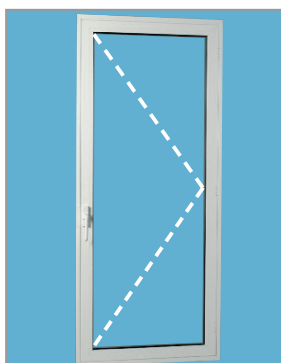

HEAD DETAIL

CILL DETAIL

Drawings not to scale

Flush lock with ferrule

**Design concept**

- A hinged casement with slim lines which also offers a useful alternative treatment for sash windows in Heritage and Listed Buildings
- Single casement option with 'Secured by Design' accreditation
- Flush lines on the room side with a minimal dust ledge make it suitable for clean health environments
- Available as a single side hung, top hung or bottom hung casement, double side hung that provides unrestricted access to the outer door or window and a stable door format particularly suited to sash and case window designs.

**Design Features**

- Strong, purpose designed flush hinges colour matched to frame
- Twin compression seals
- 90° restrictor stay
- Unrestricted access to French Doors
- Fixings concealed within the frame - trims not required
- Frames may be linked with a colour matched aluminium transom/mullion section

**Size Guidelines**

- Maximum single casement 1300mm (w) x 2200mm (h)
- Maximum double casement 2400mm (w) x 2200mm (h)
- Maximum stable door 1200mm (w) x 2400mm (h)
- Minimum single casement 500mm (w) x 800mm (h)

**OPTIONS**

**Glazing:**

- 4mm to 6.8mm

**Frame:**

- Curved window head or triangulated curve - minimum radius 450mm
- Rebated frame to allow 180° opening
- Low threshold cill

When specifying hinged casements it is important to consider the impact of ceiling bulkheads, blinds and curtains