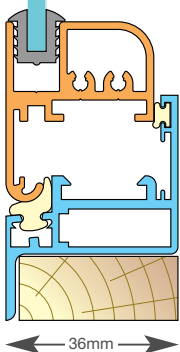

HEAD DETAIL

CILL DETAIL

Drawings not to scale

Flush lock with ferrule

**Design concept**

- A hinged casement with slim lines which also offers a useful alternative treatment for sash windows in Heritage and Listed Buildings
- Single casement option with 'Secured by Design' accreditation
- Flush lines on the room side with a minimal dust ledge make it suitable for clean health environments
- Available as a single side hung, top hung or bottom hung casement, double side hung that provides unrestricted access to the outer door or window and a stable door format particularly suited to sash and case window designs.

**Design Features**

- Strong, purpose designed flush hinges colour matched to frame
- Twin compression seals
- 90° restrictor stay
- Unrestricted access to French Doors
- Fixings concealed within the frame - trims not required
- Frames may be linked with a colour matched aluminium transom/mullion section

**Size Guidelines**

- Maximum single casement 1300mm (w) x 2200mm (h)
- Maximum double casement 2400mm (w) x 2200mm (h)
- Maximum stable door 1200mm (w) x 2400mm (h)
- Minimum single casement 500mm (w) x 800mm (h)

**Locking:**

- Standard multipoint
- 'Secured by Design' multipoint (single leaf only)
- Surface spring catch for curved units
- Rosette handles for a radius over 500mm

JAMB DETAIL (HINGE)

MEETING STILE (DOUBLE CASEMENT)