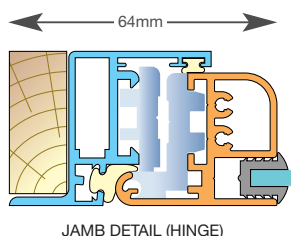

**Size Guidelines**

- Maximum single casement 1300mm (w) x 2200mm (h)
- Maximum double casement 2400mm (w) x 2200mm (h)
- Maximum stable door 1200mm (w) x 2400mm (h)
- Minimum single casement 500mm (w) x 800mm (h)

**OPTIONS**

**Glazing:**

- 4mm to 6.8mm

**Frame:**

- Curved window head or triangulated curve - minimum radius 450mm
- Rebated frame to allow 180° opening
- Low threshold cill

When specifying hinged casements it is important to consider the impact of ceiling bulkheads, blinds and curtains

**Locking:**

- Standard multipoint
- 'Secured by Design' multipoint (single leaf only)
- Surface spring catch for curved units
- Rosette handles for a radius over 500mm

JAMB DETAIL (HINGE)

MEETING STILE (DOUBLE CASEMENT)