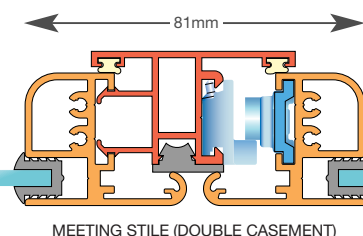

HEAD DETAIL

CILL DETAIL

Drawings not to scale

Flush lock with ferrule

**Design concept**

- A hinged casement with slim lines which also offers a useful alternative treatment for sash windows in Heritage and Listed Buildings
- Single casement option with 'Secured by Design' accreditation
- Flush lines on the room side with a minimal dust ledge make it suitable for clean health environments
- Available as a single side hung, top hung or bottom hung casement, double side hung that provides unrestricted access to the outer door or window and a stable door format particularly suited to sash and case window designs.

**Size Guidelines**

- Maximum single casement 1300mm (w) x 2200mm (h)
- Maximum double casement 2400mm (w) x 2200mm (h)
- Maximum stable door 1200mm (w) x 2400mm (h)
- Minimum single casement 500mm (w) x 800mm (h)

**OPTIONS**

**Glazing:**

- 4mm to 6.8mm

**Frame:**

- Curved window head or triangulated curve - minimum radius 450mm
- Rebated frame to allow 180° opening
- Low threshold cill

When specifying hinged casements it is important to consider the impact of ceiling bulkheads, blinds and curtains

**Locking:**

- Standard multipoint
- 'Secured by Design' multipoint (single leaf only)
- Surface spring catch for curved units
- Rosette handles for a radius over 500mm

JAMB DETAIL (HINGE)

MEETING STILE (DOUBLE CASEMENT)