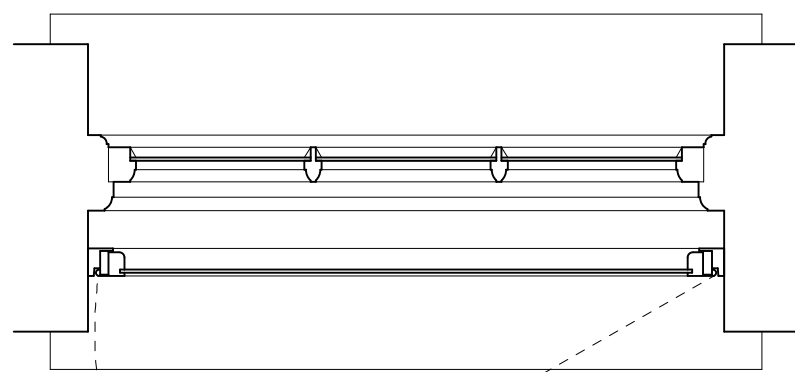

ELEVATION

SECTION A

PLAN

NOTES:

- ① Aluminium secondary glazing. Slimline single casement window to be fitted. See selectaglaze Series 45 or similar.

50 NETHERHALL GARDENS

BATHROOM WINDOW	DRWG	SK004
SECONDARY GLAZING	SCALE	1:5 @ A3
AS PROPOSED	DATE	AUG. 2016