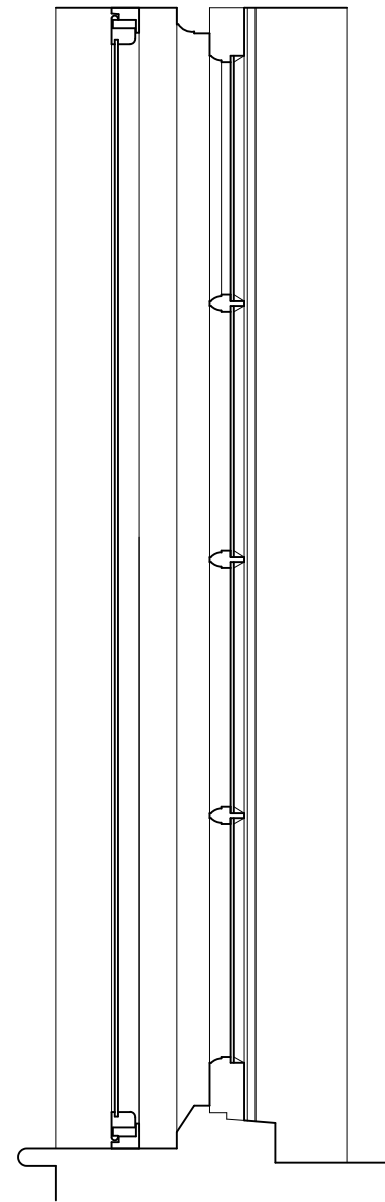

ELEVATION

SECTION A

PLAN

NOTES:

- ① Aluminium secondary glazing. Slimline single casement window to be fitted. See selectaglaze Series 45 or similar.

50 NETHERHALL GARDENS

BATHROOM WINDOW	DRWG	SK004
SECONDARY GLAZING	SCALE	1:5 @ A3
AS PROPOSED	DATE	AUG. 2016