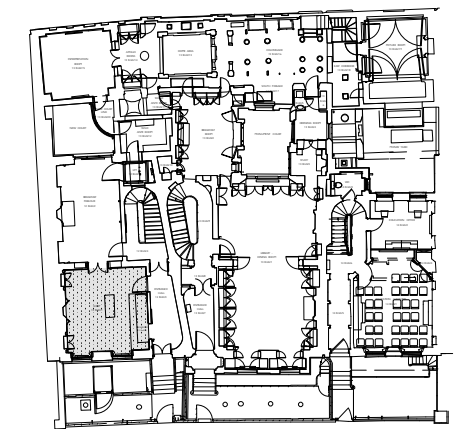

ROOM PLAN

GROUND FLOOR KEY PLAN

SIR JOHN SOANE'S MUSEUM CAPITAL PROJECT

SHOP 12RmG/1 DRWG 506CP1/19/SU001
PLAN SCALE 1:20 @ A3
AS EXISTING DATE AUG 2016

JULIANHARRAP
— ARCHITECTS LLP —

95 KINGSLAND ROAD LONDON E2 8AG
PHONE 020 7729 5111 www.julianharraparchitects.co.uk