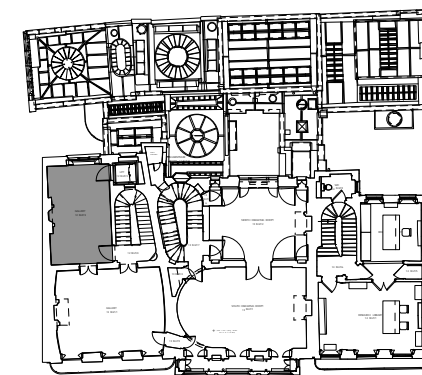

WEST WALL

FIRST FLOOR KEY PLAN

SIR JOHN SOANE'S MUSEUM
CAPITAL PROJECT

GALLERY REAR ROOM DRWG 506CP1/6/SU002A
12RmF/2 SCALE 1:20 @ A3
AS EXISTING DATE JULY 2016

JULIANHARRAP
— ARCHITECTS LLP —

95 KINGSLAND ROAD LONDON E2 8AG
PHONE 020 7729 5111 www.julianharraparchitects.co.uk