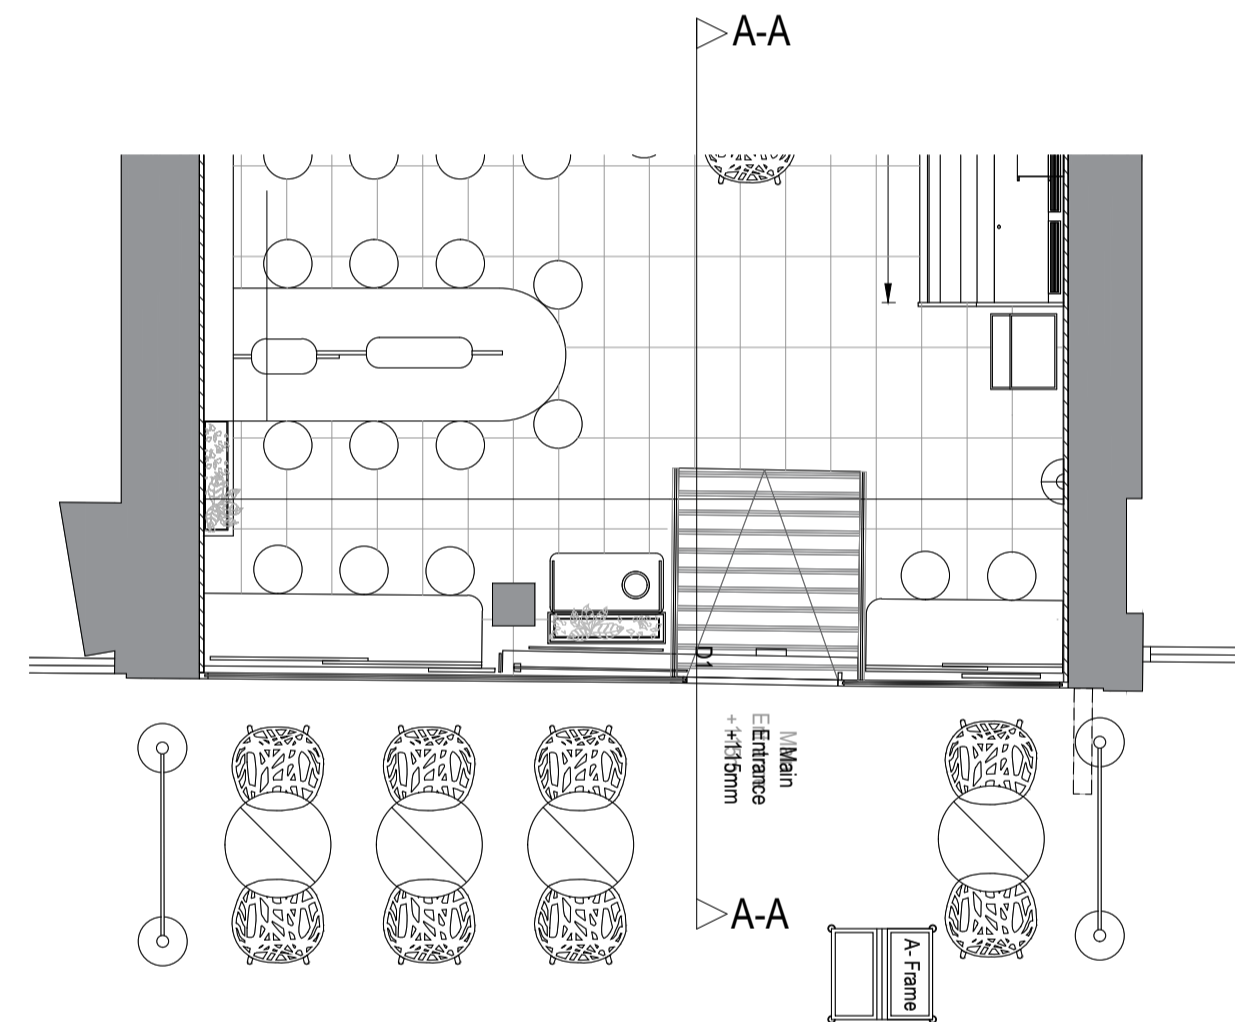

CAMDEM SHOP FRONT PLAN
CAMDEN HIGH STREET

External Shop Front Elevations

PROJECT
ITSU CAMDEN
191-192 CAMDEN HIGH STREET
LONDON
NW1 7BT

DRAWING TITLE
EXTERNAL SHOP FRONT ELEVATION

PROJECT No.
1541

SCALE
1:50@A1

DRAWING No.
1541-P-04

DRAWN BY
GT

DATE
14/06/2016

REV
A

REV	DESCRIPTION	DATE	BY
-	Proposed External Shop Front Elevation Produced	20/05/2016	ITSU
A	Shop front amended following site visit and totem positions amended	14/06/2016	ITSU

DRAWING STATUS
AS BUILT