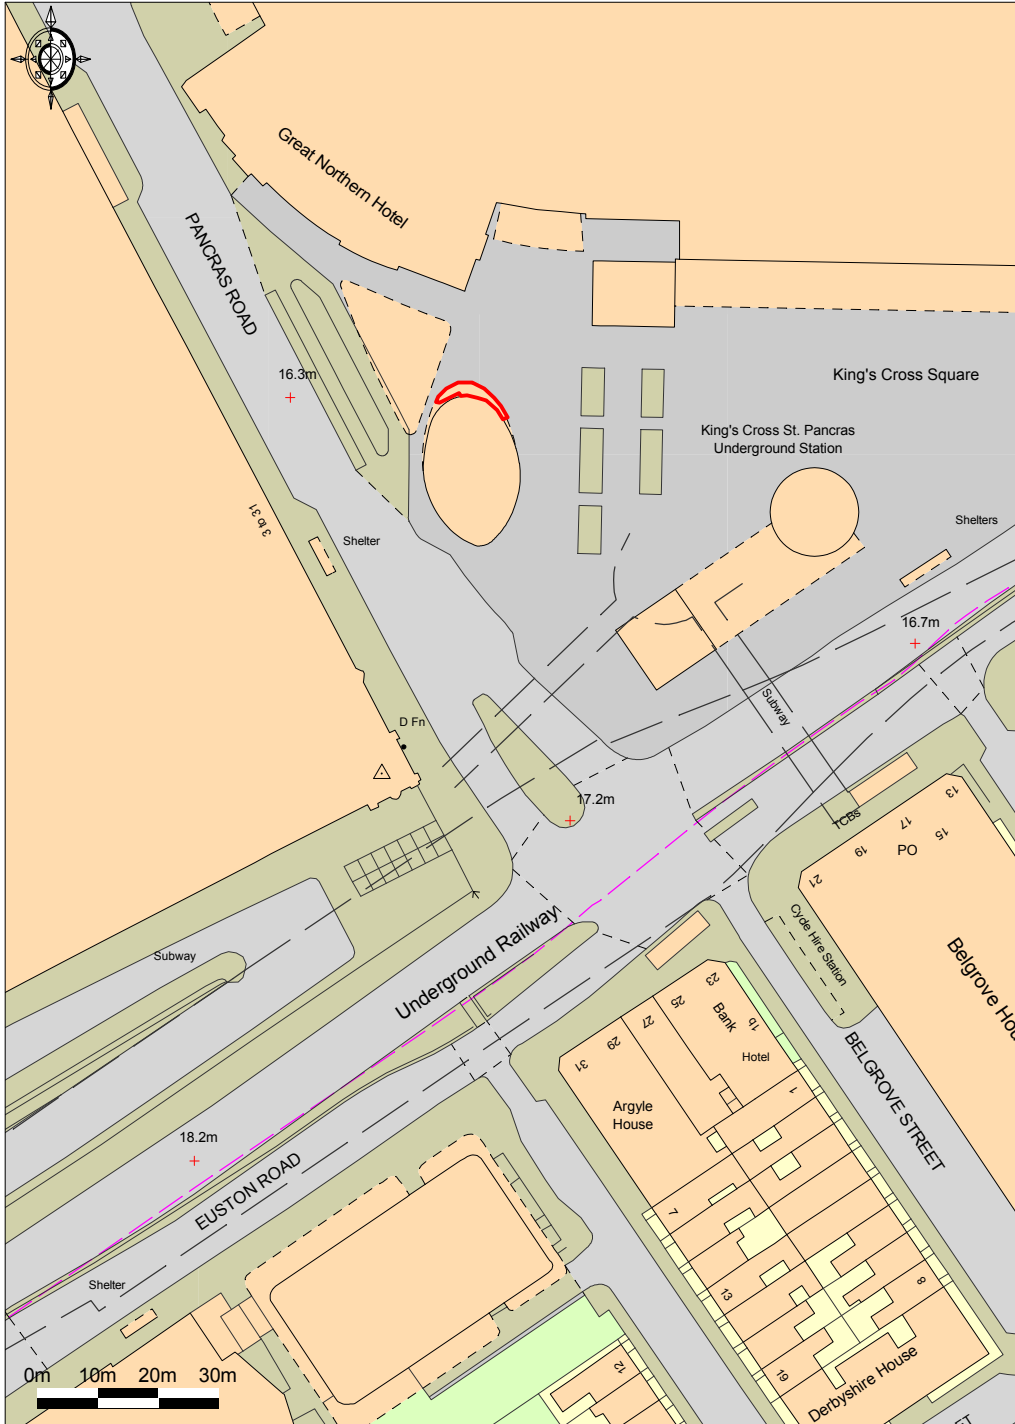

Pret - Kings Cross Kiosk

Ordnance Survey © Crown Copyright 2016. All rights reserved.  
Licence number 100022432. Plotted Scale - 1:1250

Site location plan