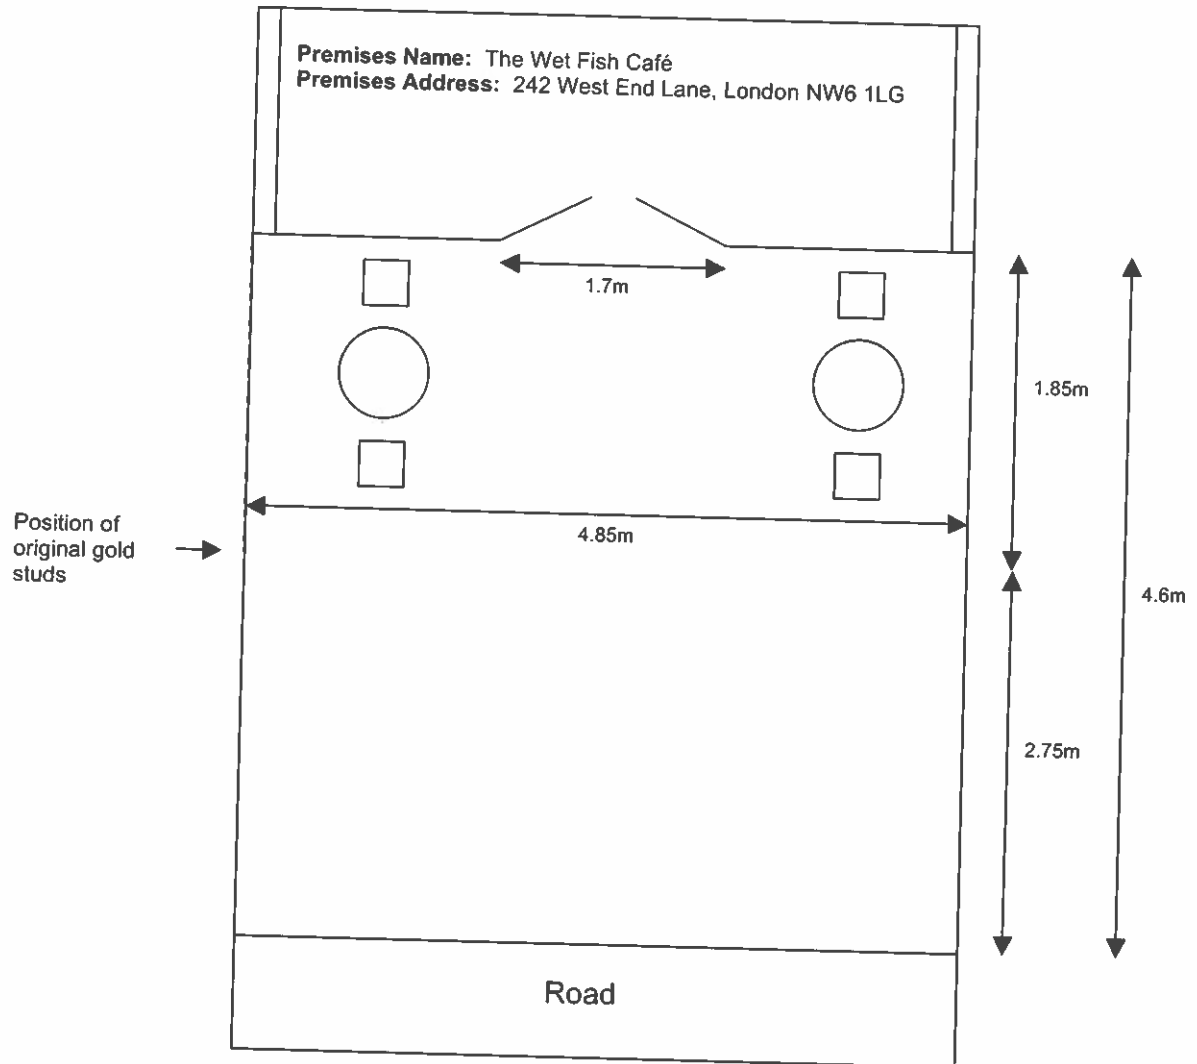

Premises Name: The Wet Fish Café  
Premises Address: 242 West End Lane, London NW6 1LG

Tables 0.7m diameter

Chair dimensions 0.5m x 0.5m